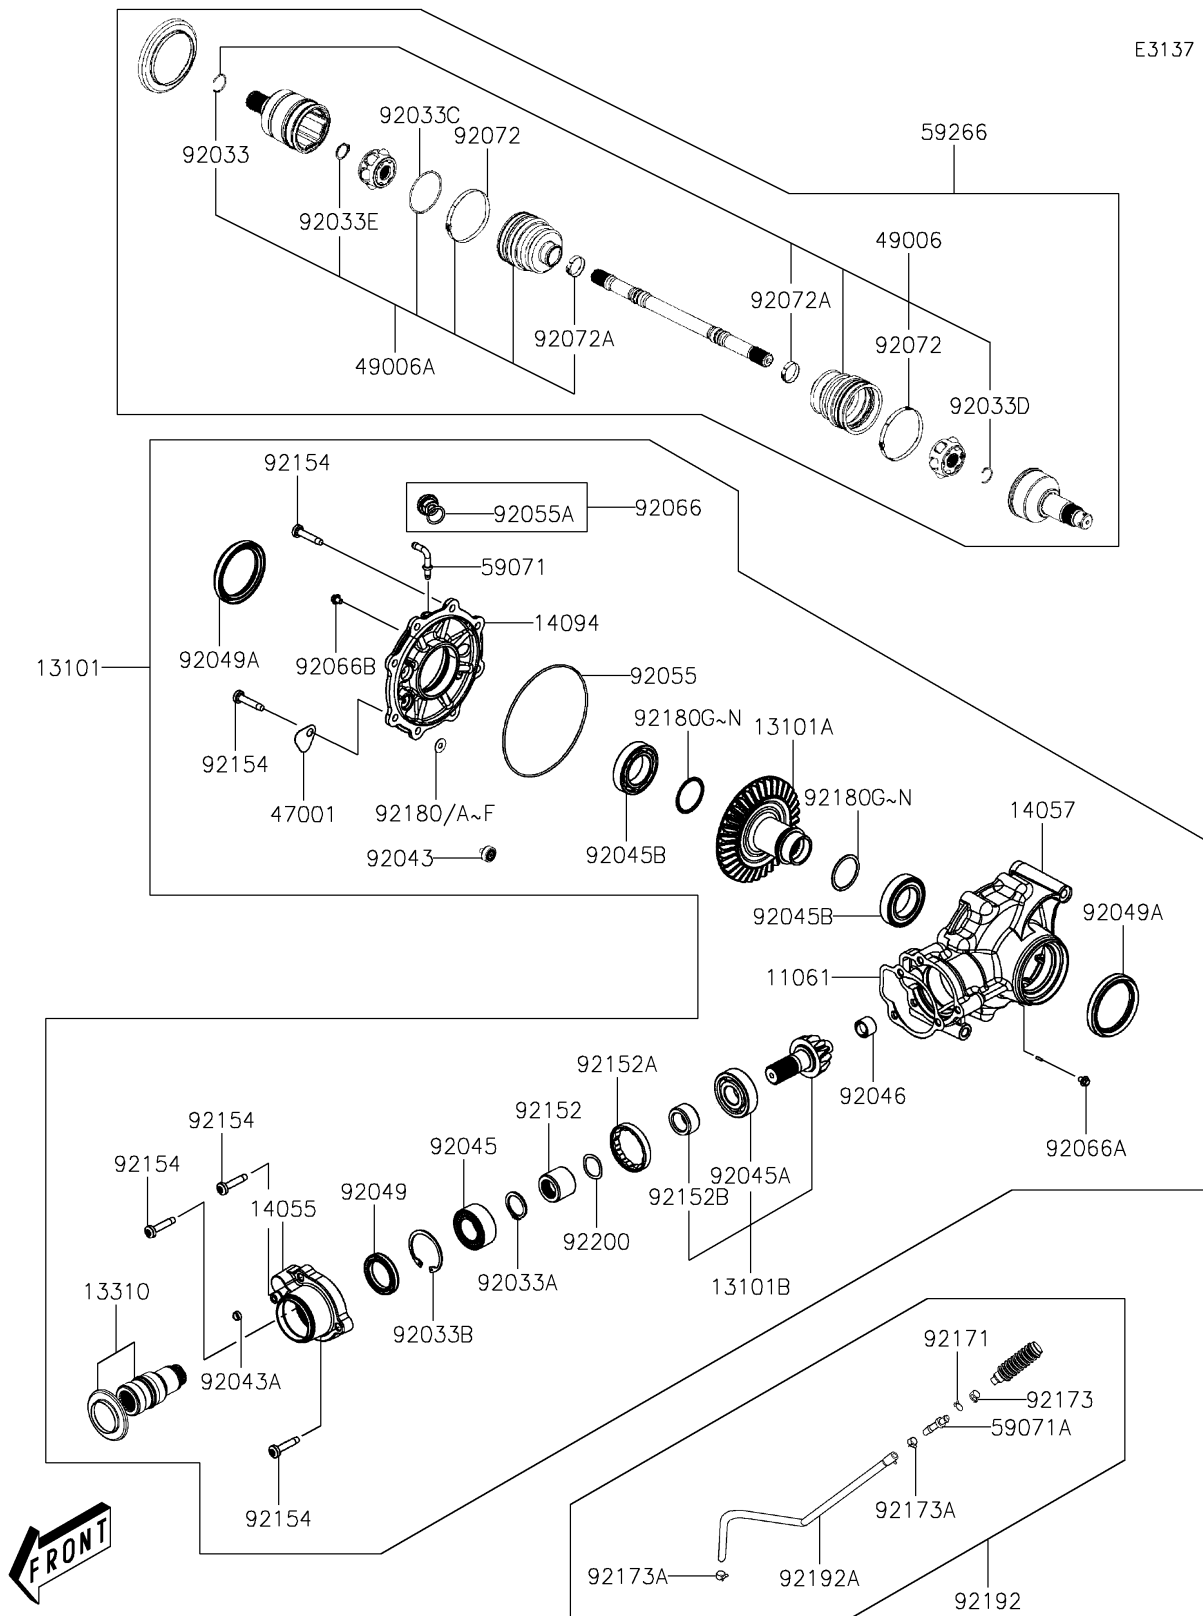

2026 Brute Force 450

PARTS DIAGRAM

Drive Shaft-Rear

2026 Brute Force 450

PARTS LIST

Drive Shaft-Rear

ITEM NAME

PART NUMBER

QUANTITY
