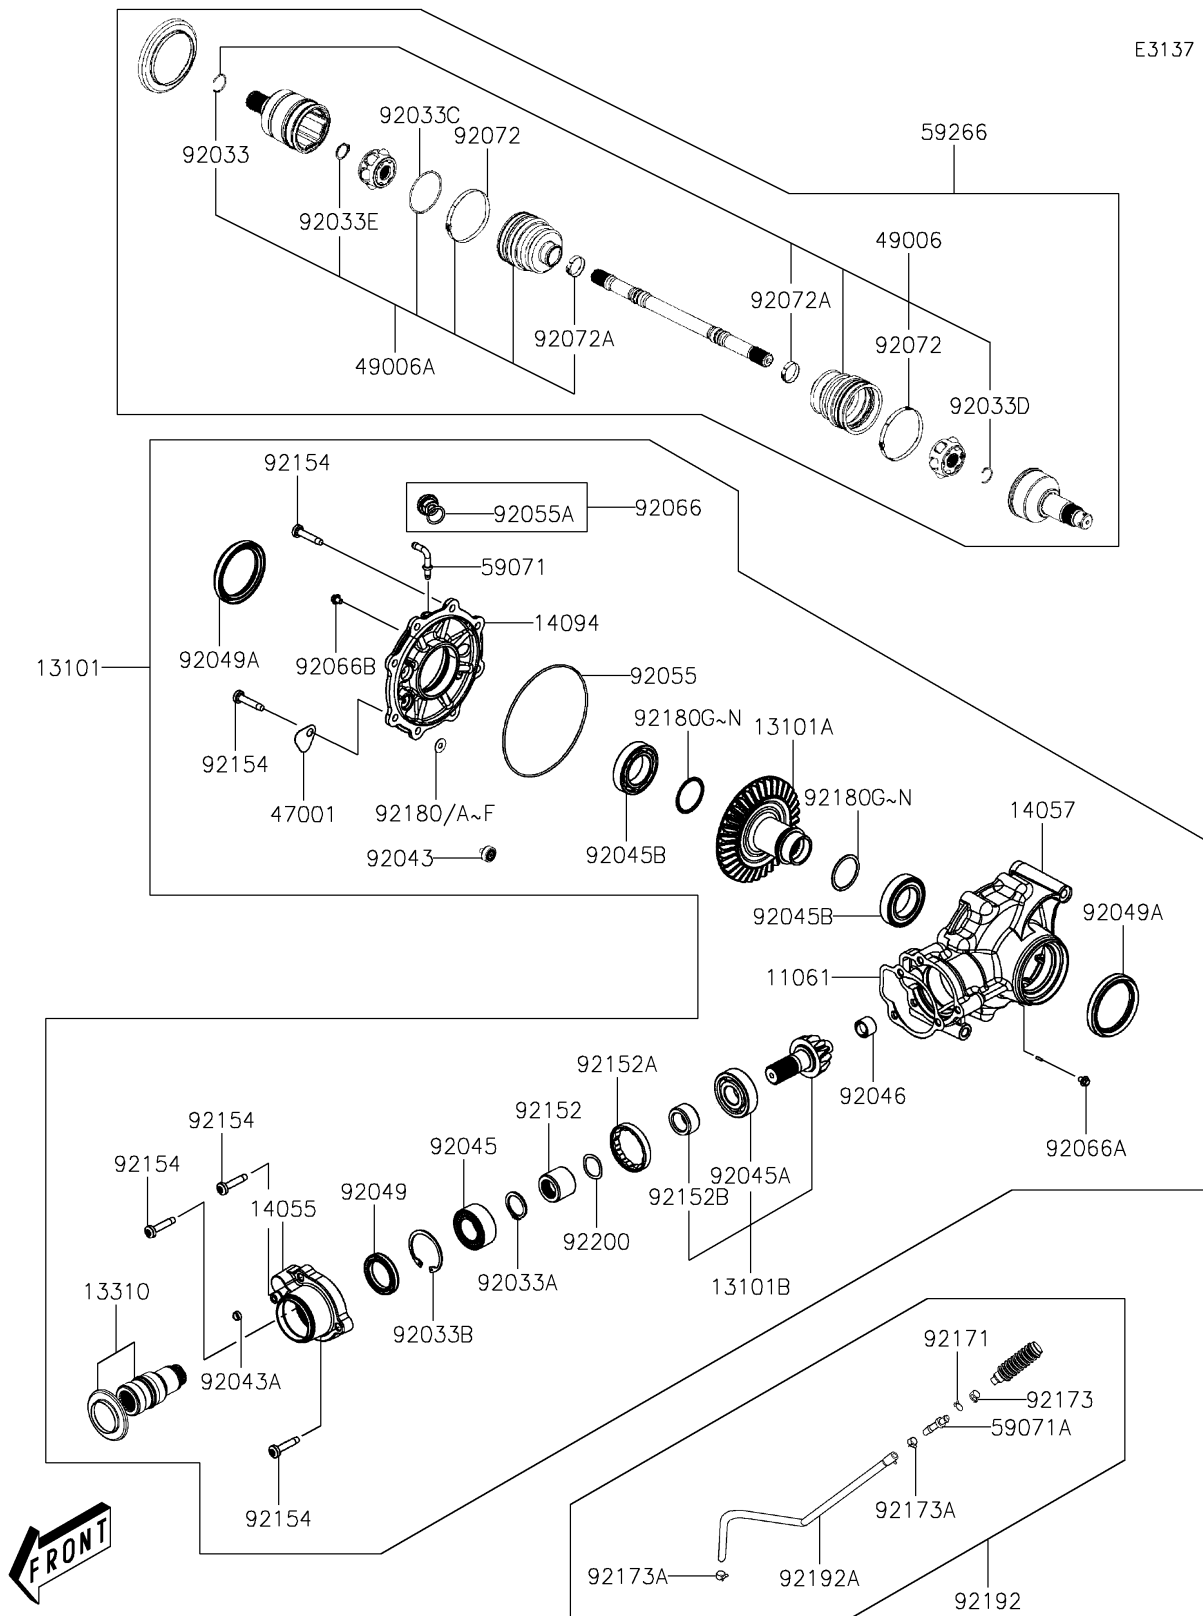

2026 Brute Force 450

PARTS DIAGRAM

Drive Shaft-Rear

2026 Brute Force 450

PARTS LIST

Drive Shaft-Rear

ITEM NAME	PART NUMBER	QUANTITY
GASKET,RR GEAR HOUSING (Ref # 11061)	11061-Y082	1
GEAR-ASSY,RR (Ref # 13101)	13101-Y005	1
GEAR-ASSY,RING (Ref # 13101A)	13101-Y006	1
GEAR-ASSY,RR BEVEL (Ref # 13101B)	13101-Y009	1
SHAFT-ASSY,INPUT,RR (Ref # 13310)	13310-Y007	1
CASE-GEAR,RR (Ref # 14055)	14055-Y008	1
CASE-COMP-GEAR,RR (Ref # 14057)	14057-Y002	1
COVER,RR GEAR (Ref # 14094)	14094-Y008	1
TAG-CHECKER (Ref # 47001)	47001-Y001	1
BOOT,RR,OUTSIDE (Ref # 49006)	49006-Y015	2
BOOT,RR,INSIDE (Ref # 49006A)	49006-Y016	2
JOINT,BREATHER (Ref # 59071)	59071-Y010	1
JOINT,HOSE (Ref # 59071A)	59071-Y012	1
JOINT-BALL,RR (Ref # 59266)	59266-Y009	2
RING-SNAP (Ref # 92033)	92033-Y046	4
RING-SNAP (Ref # 92033A)	92033-Y047	1
RING-SNAP (Ref # 92033B)	92033-Y048	1
RING-SNAP (Ref # 92033C)	92033-Y049	2
RING-SNAP (Ref # 92033D)	92033-Y050	4
RING-SNAP (Ref # 92033E)	92033-Y051	2
PIN,RING GEAR,STOPPER (Ref # 92043)	92043-Y049	1
PIN,DOWEL (Ref # 92043A)	92043-Y050	1
BEARING-BALL (Ref # 92045)	92045-Y054	1
BEARING-BALL,6305 (Ref # 92045A)	92045-Y062	1
BEARING-BALL,6008Z (Ref # 92045B)	92045-Y065	2
BEARING-NEEDLE (Ref # 92046)	92046-Y012	1
SEAL-OIL,TC 38 55 8 (Ref # 92049)	92049-0076	1
SEAL-OIL,48X84X9 (Ref # 92049A)	92049-Y053	2
RING-O,150X2 (Ref # 92055)	92055-Y083	1

2026 Brute Force 450

PARTS LIST

Drive Shaft-Rear

ITEM NAME	PART NUMBER	QUANTITY
TUBE (Ref # 92192A)	92192-Y085	1
WASHER,WAVE (Ref # 92200)	92200-Y112	1