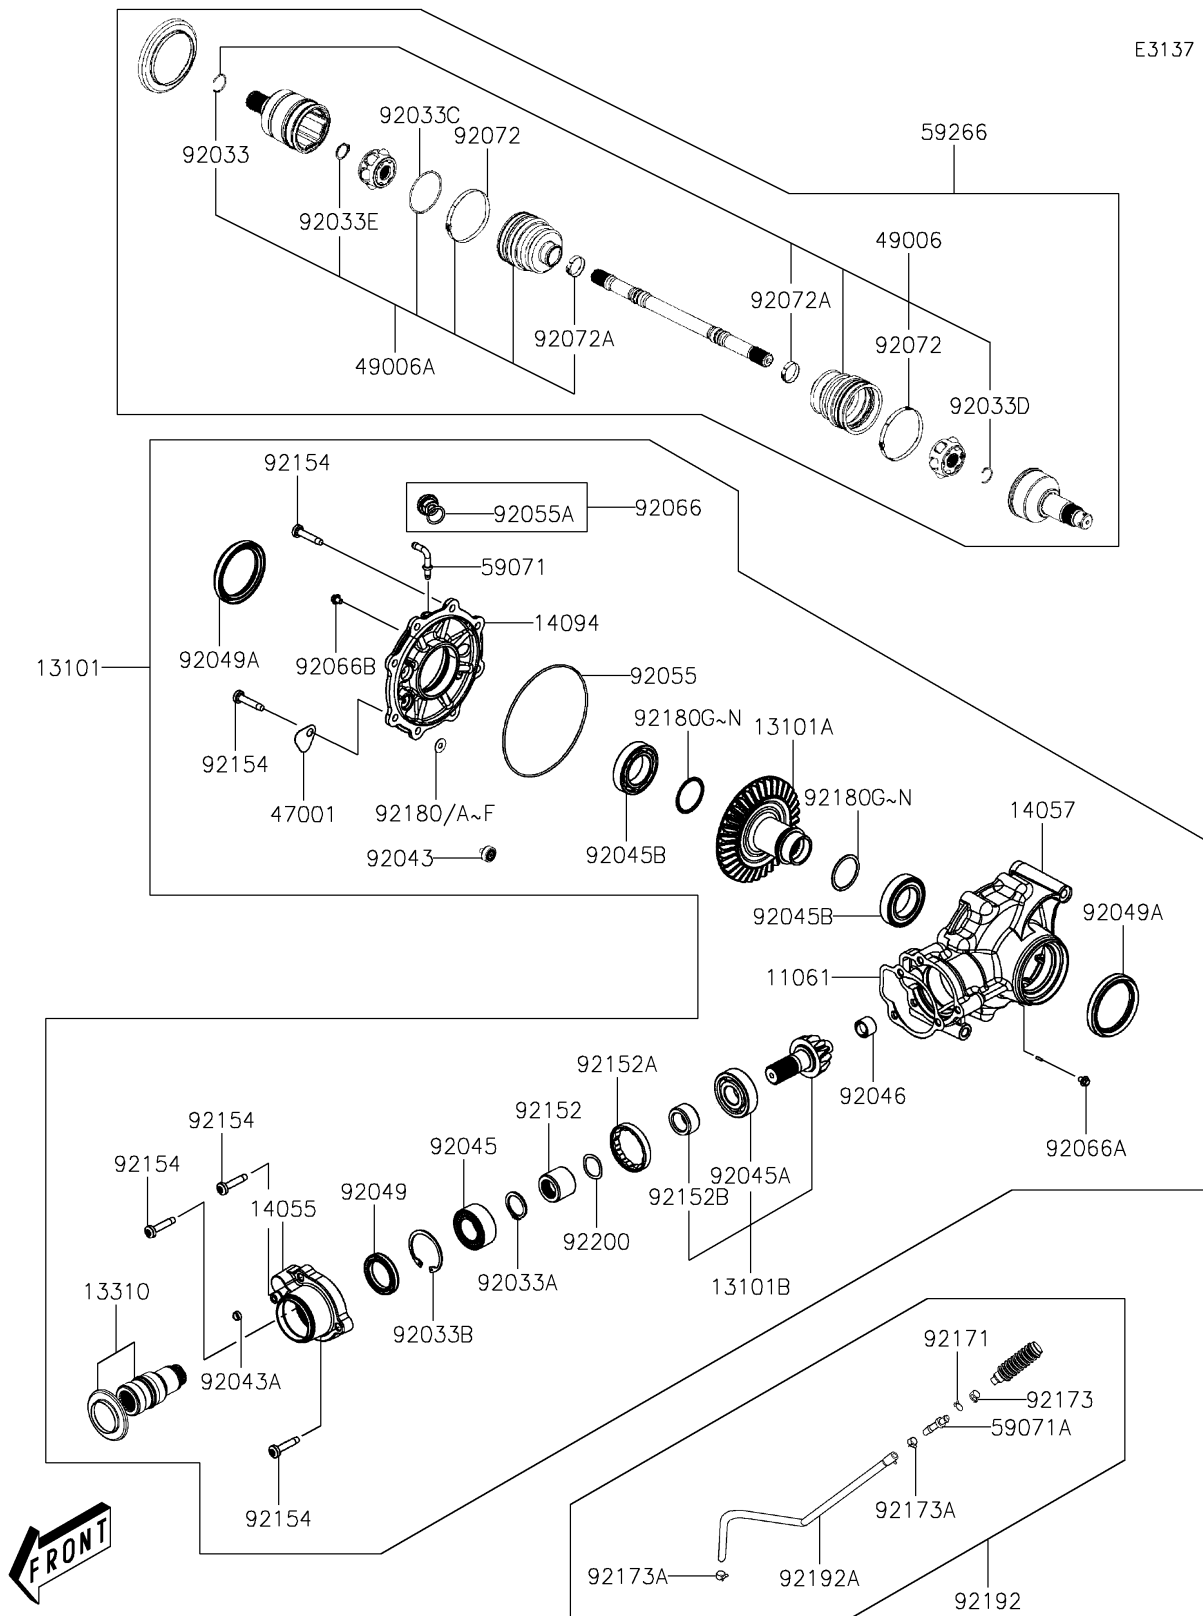

## PARTS DIAGRAM

### Drive Shaft-Rear

## PARTS LIST

### Drive Shaft-Rear

ITEM NAME	PART NUMBER	QUANTITY
TUBE (Ref # 92192A)	92192-Y085	1
WASHER,WAVE (Ref # 92200)	92200-Y112	1