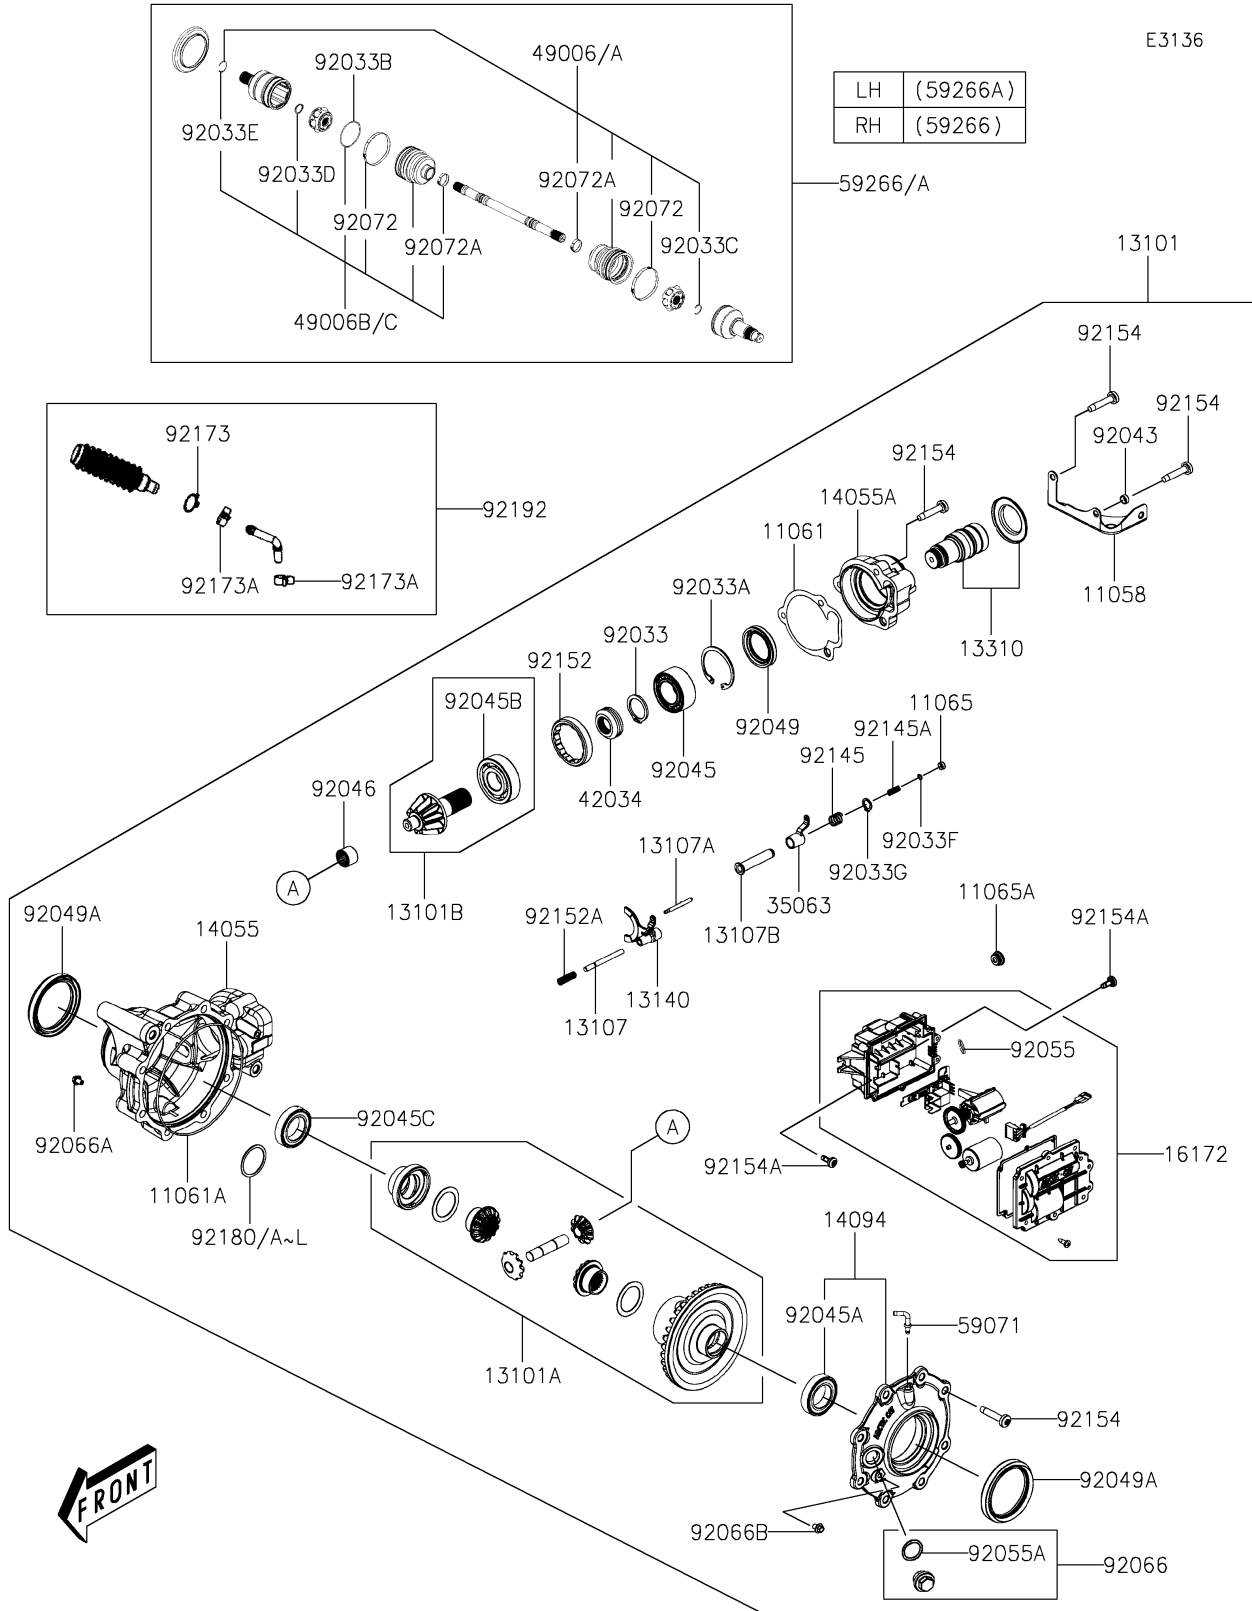

2026 BRUTE FORCE® 450 4x4

PARTS DIAGRAM

Drive Shaft-Front

2026 BRUTE FORCE® 450 4x4

PARTS LIST

Drive Shaft-Front

ITEM NAME	PART NUMBER	QUANTITY
BRACKET,ACTUATOR (Ref # 11058)	11058-Y003	1
GASKET,FR GEAR HOUSING (Ref # 11061)	11061-Y083	1
GASKET,FR GEAR HOUSING (Ref # 11061A)	11061-Y084	1
CAP (Ref # 11065)	11065-Y049	1
CAP (Ref # 11065A)	11065-Y054	1
GEAR-ASSY,FR (Ref # 13101)	13101-Y007	1
GEAR-ASSY,RING (Ref # 13101A)	13101-Y008	1
GEAR-ASSY,FR BEVEL (Ref # 13101B)	13101-Y010	1
SHAFT (Ref # 13107)	13107-Y045	1
SHAFT (Ref # 13107A)	13107-Y046	1
SHAFT (Ref # 13107B)	13107-Y047	1
FORK-SHIFT (Ref # 13140)	13140-Y006	1
SHAFT-ASSY,INPUT,FR (Ref # 13310)	13310-Y008	1
CASE-GEAR,FR (Ref # 14055)	14055-Y007	1
CASE-GEAR,FR (Ref # 14055A)	14055-Y009	1
COVER,FR GEAR (Ref # 14094)	14094-Y009	1
ACTUATOR (Ref # 16172)	16172-Y001	1
STAY (Ref # 35063)	35063-Y051	1
COUPLING,DRIVE (Ref # 42034)	42034-Y006	1
BOOT,FR,LH,OUTSIDE (Ref # 49006)	49006-Y017	1
BOOT,FR,RH,OUTSIDE (Ref # 49006A)	49006-Y018	1
BOOT,FR,LH,INSIDE (Ref # 49006B)	49006-Y019	1
BOOT,FR,RH,INSIDE (Ref # 49006C)	49006-Y020	1
JOINT,BREATHER (Ref # 59071)	59071-Y011	1
JOINT-BALL,FR,RH (Ref # 59266)	59266-Y010	1
JOINT-BALL,FR,LH (Ref # 59266A)	59266-Y011	1
RING-SNAP (Ref # 92033)	92033-Y047	1
RING-SNAP (Ref # 92033A)	92033-Y048	1
RING-SNAP (Ref # 92033B)	92033-Y049	2