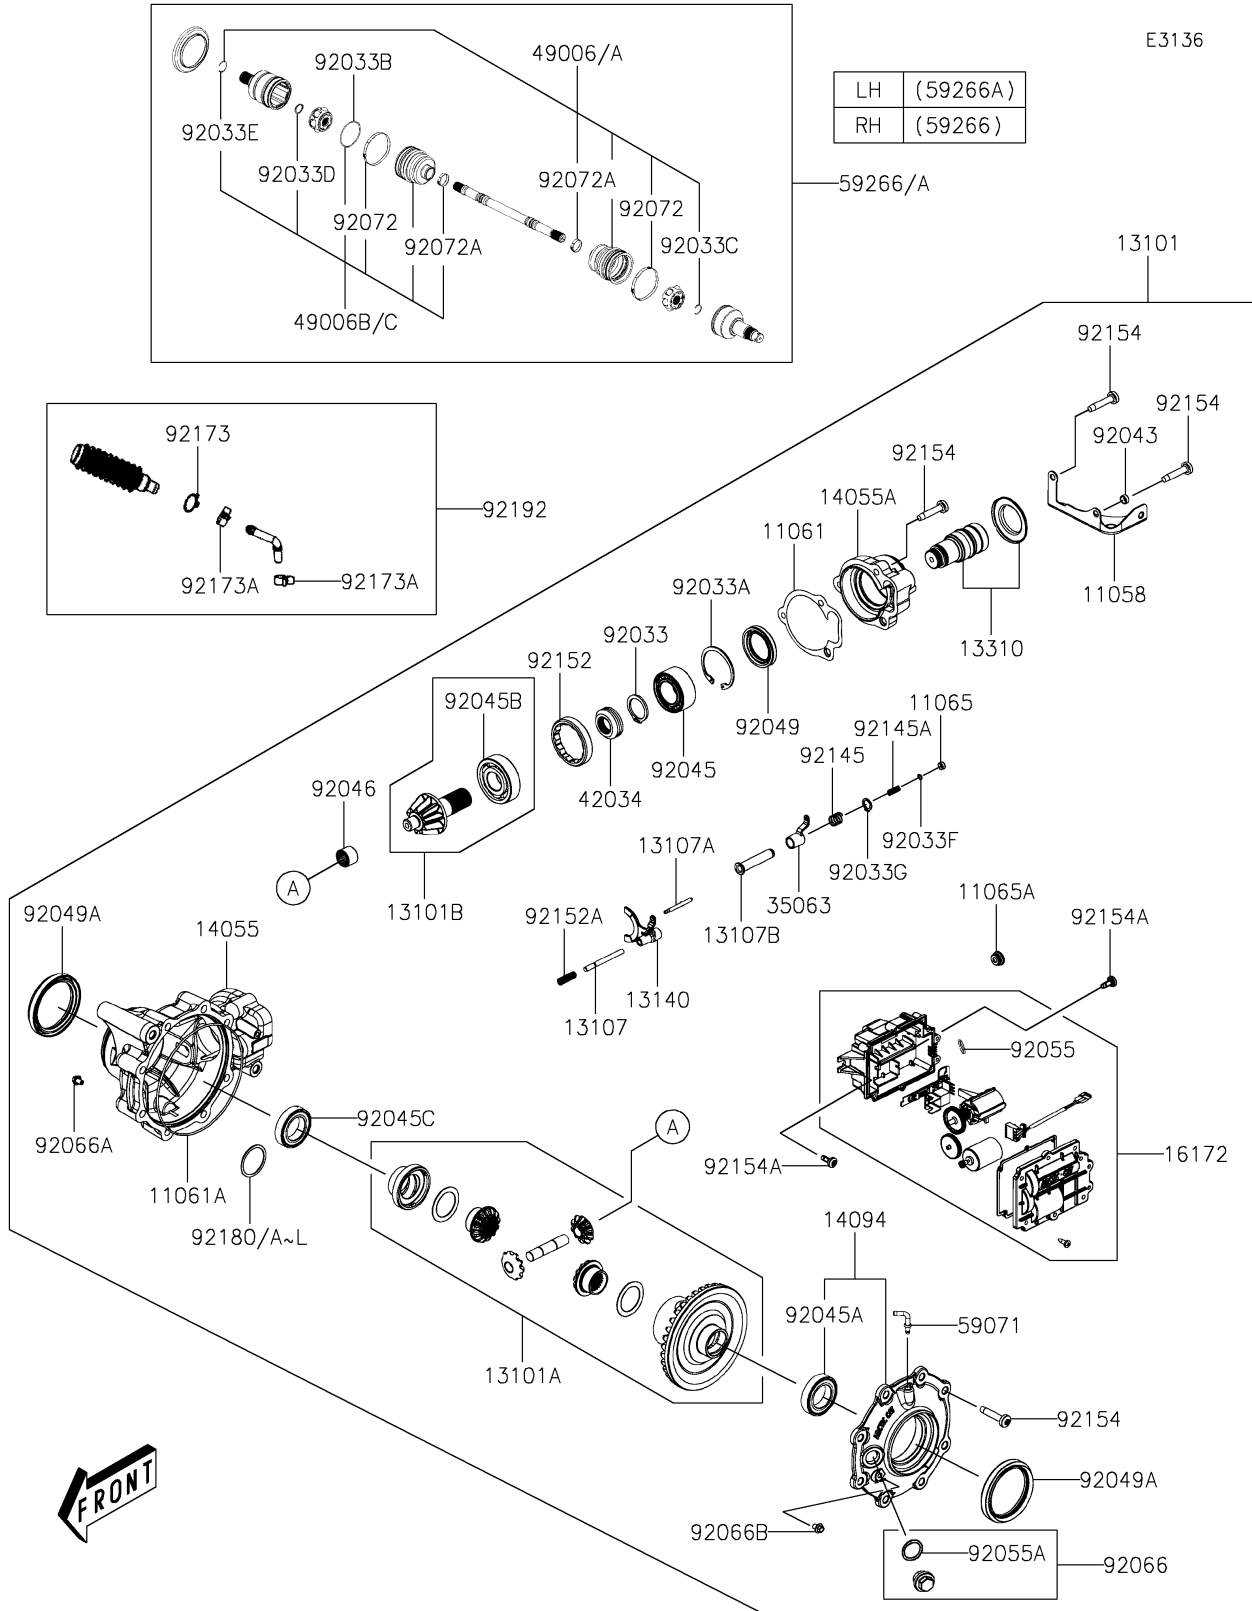

2026 Brute Force 450

PARTS DIAGRAM

Drive Shaft-Front

2026 Brute Force 450

PARTS LIST

Drive Shaft-Front

ITEM NAME

PART NUMBER

QUANTITY
