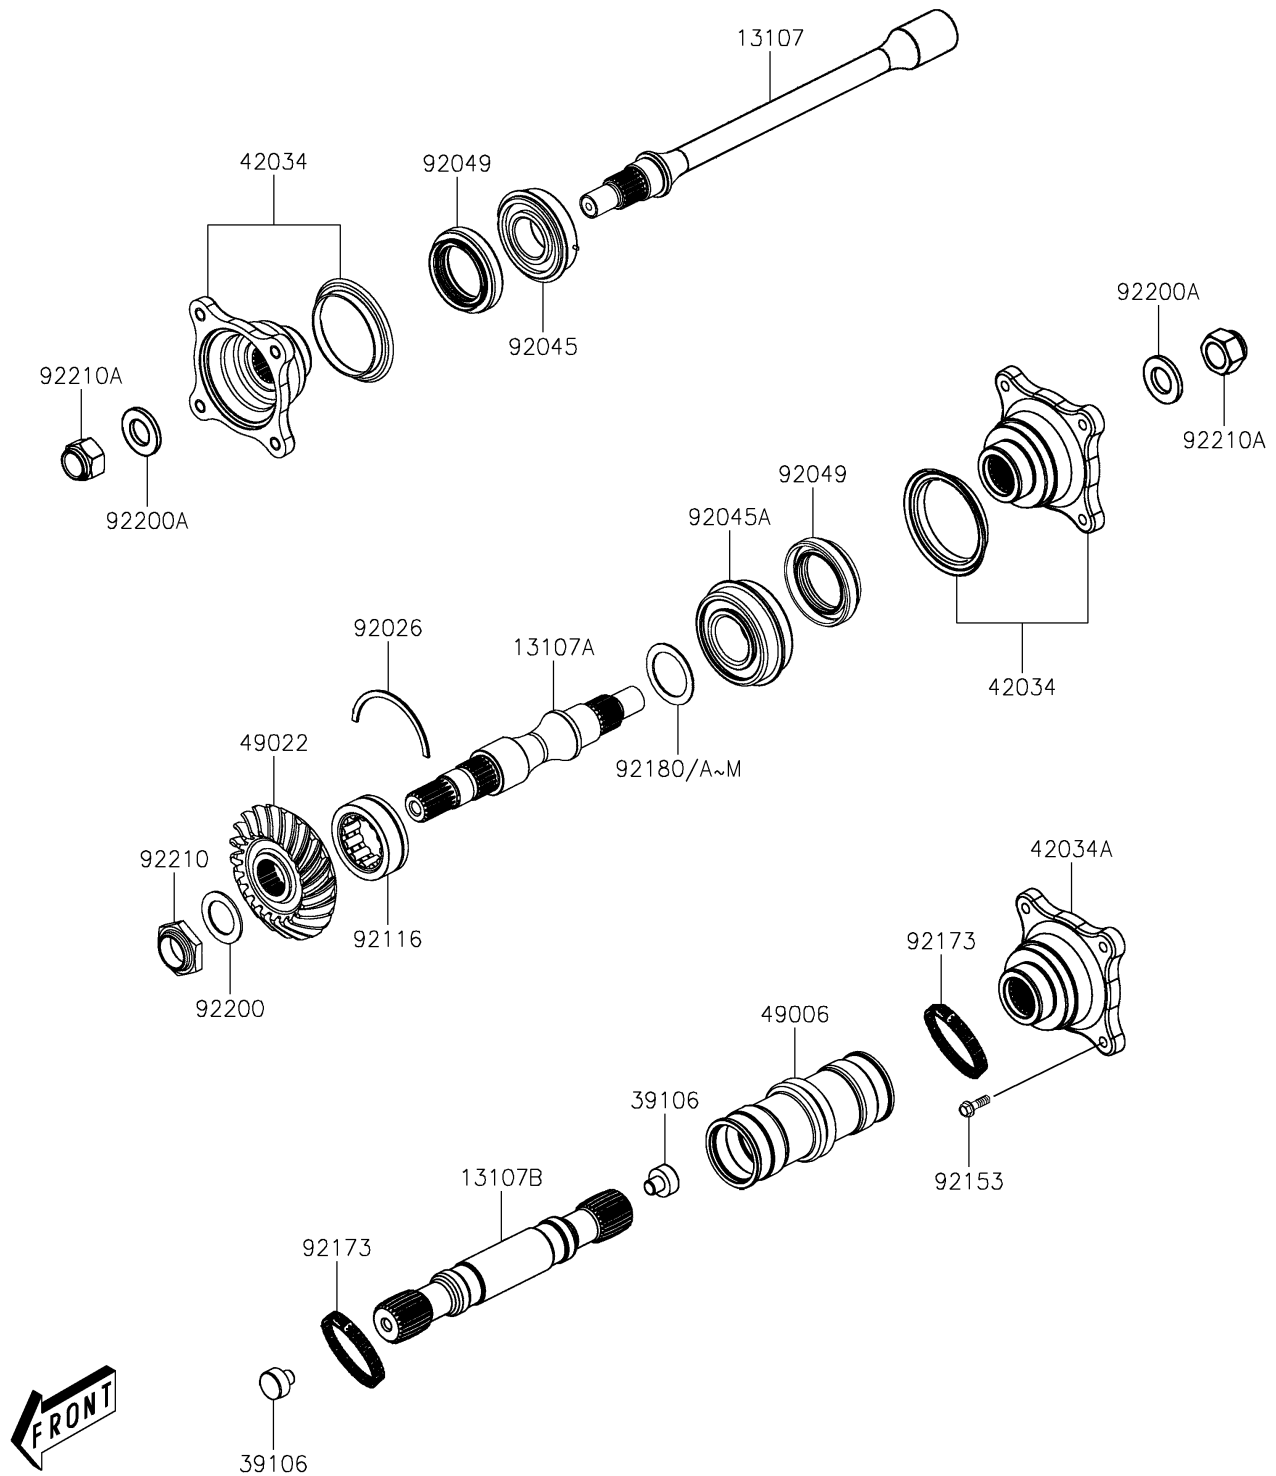

2025 Brute Force 450

PARTS DIAGRAM

Drive Shaft-Propeller

E3135

2025 Brute Force 450

PARTS LIST

Drive Shaft-Propeller

ITEM NAME

PART NUMBER

QUANTITY
