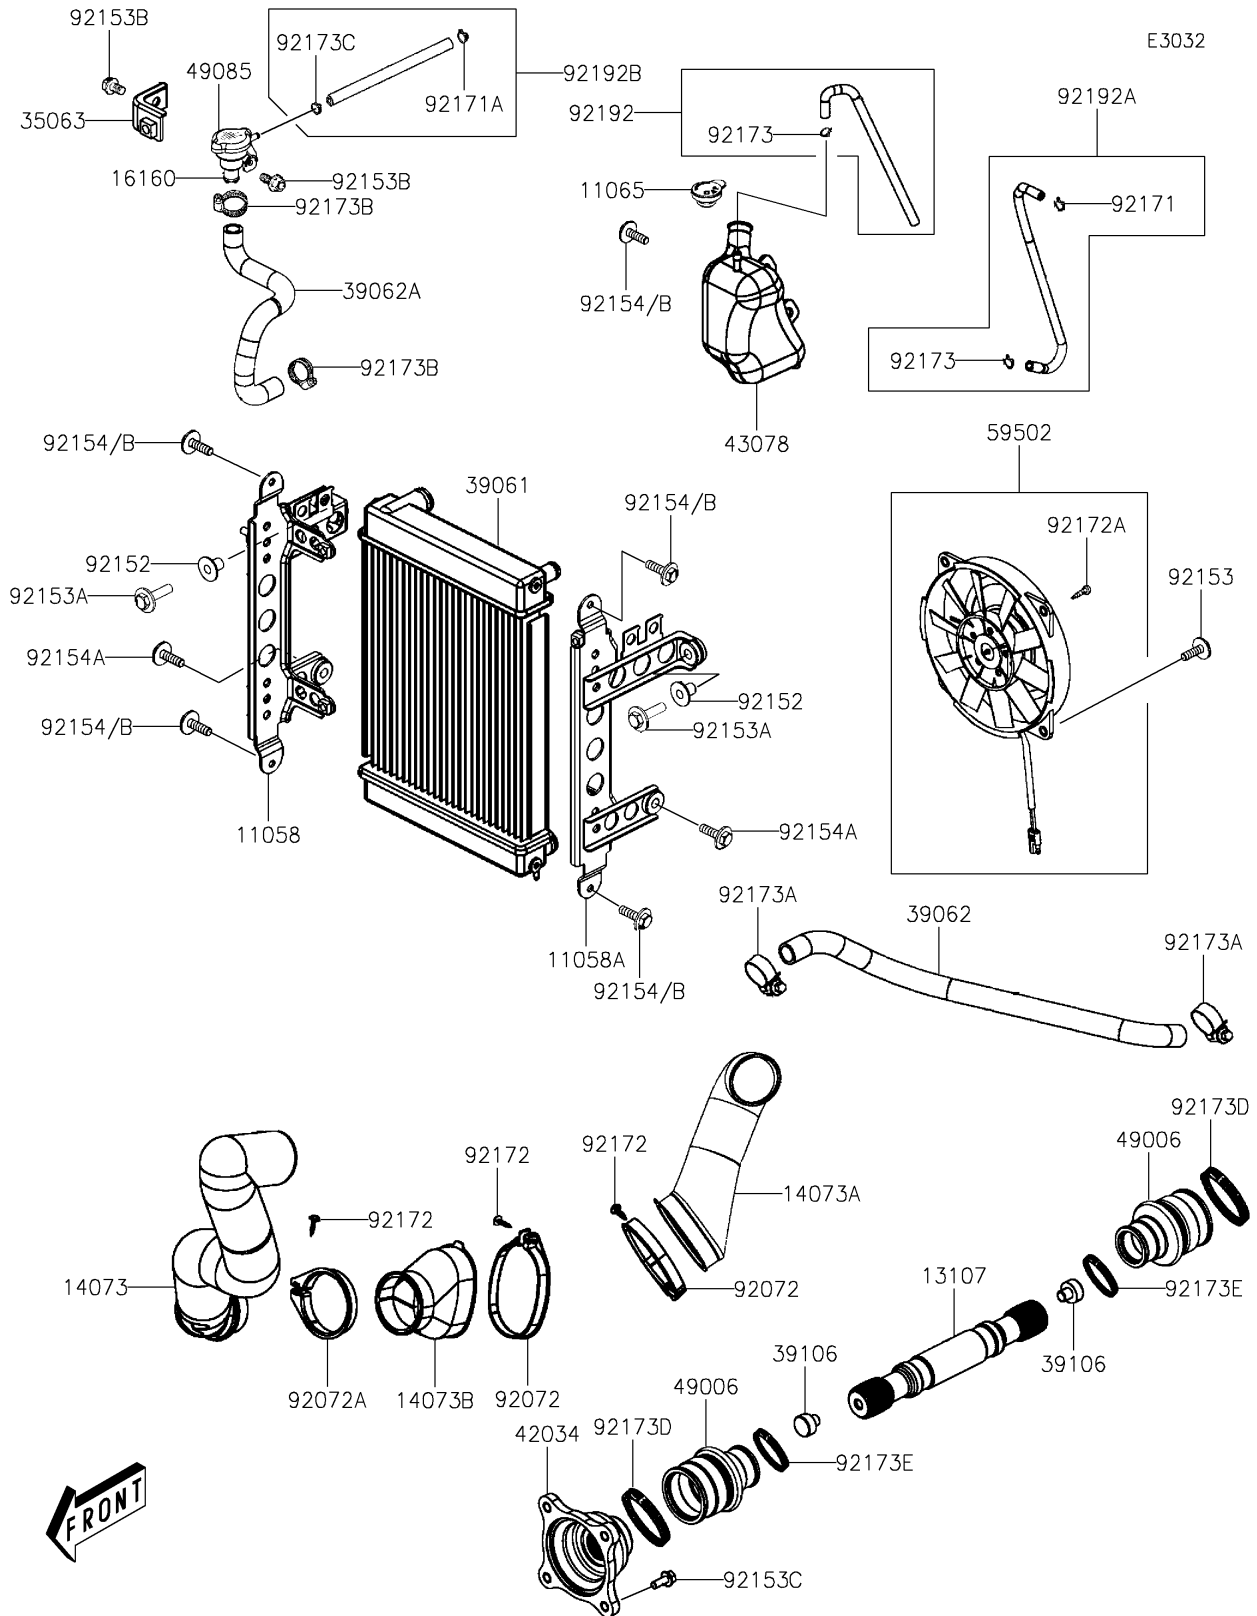

2025 BRUTE FORCE® 450 4x4

PARTS DIAGRAM

Radiator

2025 BRUTE FORCE® 450 4x4

PARTS LIST

Radiator

ITEM NAME	PART NUMBER	QUANTITY
BRACKET,RADIATOR,RH (Ref # 11058)	11058-Y007	1
BRACKET,RADIATOR,LH (Ref # 11058A)	11058-Y008	1
CAP,RESERVE TANK (Ref # 11065)	11065-Y021	1
SHAFT,PROPELLER (Ref # 13107)	13107-Y043	1
DUCT,BELT-AIR IN (Ref # 14073)	14073-Y023	1
DUCT,AIR-OUT (Ref # 14073A)	14073-Y024	1
DUCT,AIR-IN (Ref # 14073B)	14073-Y025	1
BODY,PRESSURE CAP (Ref # 16160)	16160-Y003	1
STAY,RADIATOR (Ref # 35063)	35063-Y048	1
RADIATOR-ASSY (Ref # 39061)	39061-Y005	1
HOSE-COOLING (Ref # 39062)	39062-Y028	1
HOSE-COOLING (Ref # 39062A)	39062-Y032	1
RETAINER-BUMPER,DRIVE SHAFT (Ref # 39106)	39106-Y001	2
COUPLING (Ref # 42034)	42034-Y005	1
RESERVOIR,TANK (Ref # 43078)	43078-Y005	1
BOOT,COUPLER (Ref # 49006)	49006-Y022	2
CAP-ASSY-PRESSURE (Ref # 49085)	49085-Y001	1
FAN-ASSY (Ref # 59502)	59502-Y004	1
BAND,56X96 (Ref # 92072)	92072-Y023	2
BAND (Ref # 92072A)	92072-Y024	1
COLLAR (Ref # 92152)	92152-Y013	2
BOLT,6X16 (Ref # 92153)	92153-Y018	4
BOLT,6X20 (Ref # 92153A)	92153-Y019	2
BOLT,FLANGE,6X12 (Ref # 92153B)	92153-Y023	2
BOLT,FLANGE,8X20 (Ref # 92153C)	92153-Y033	4
BOLT,6X12 (Ref # 92154)	92154-Y032	6
BOLT,6X25 (Ref # 92154A)	92154-Y099	2
CLAMP (Ref # 92171)	92171-Y011	1
CLAMP (Ref # 92171A)	92171-Y017	1

2025 BRUTE FORCE® 450 4x4

PARTS LIST

Radiator

ITEM NAME	PART NUMBER	QUANTITY
SCREW,TAPPING,5X16 (Ref # 92172)	92172-Y058	3
SCREW,TAPPING,4X14 (Ref # 92172A)	92172-Y105	4
CLAMP (Ref # 92173)	92173-Y025	2
CLAMP (Ref # 92173A)	92173-Y031	2
CLAMP (Ref # 92173B)	92173-Y052	2
CLAMP (Ref # 92173C)	92173-Y096	1
CLAMP,BOOT (Ref # 92173D)	92173-Y098	2
CLAMP,30MM (Ref # 92173E)	92173-Y099	2
TUBE,DRAIN (Ref # 92192)	92192-Y079	1
TUBE,RESERVOIR (Ref # 92192A)	92192-Y080	1
TUBE,RADIATOR CAP (Ref # 92192B)	92192-Y081	1