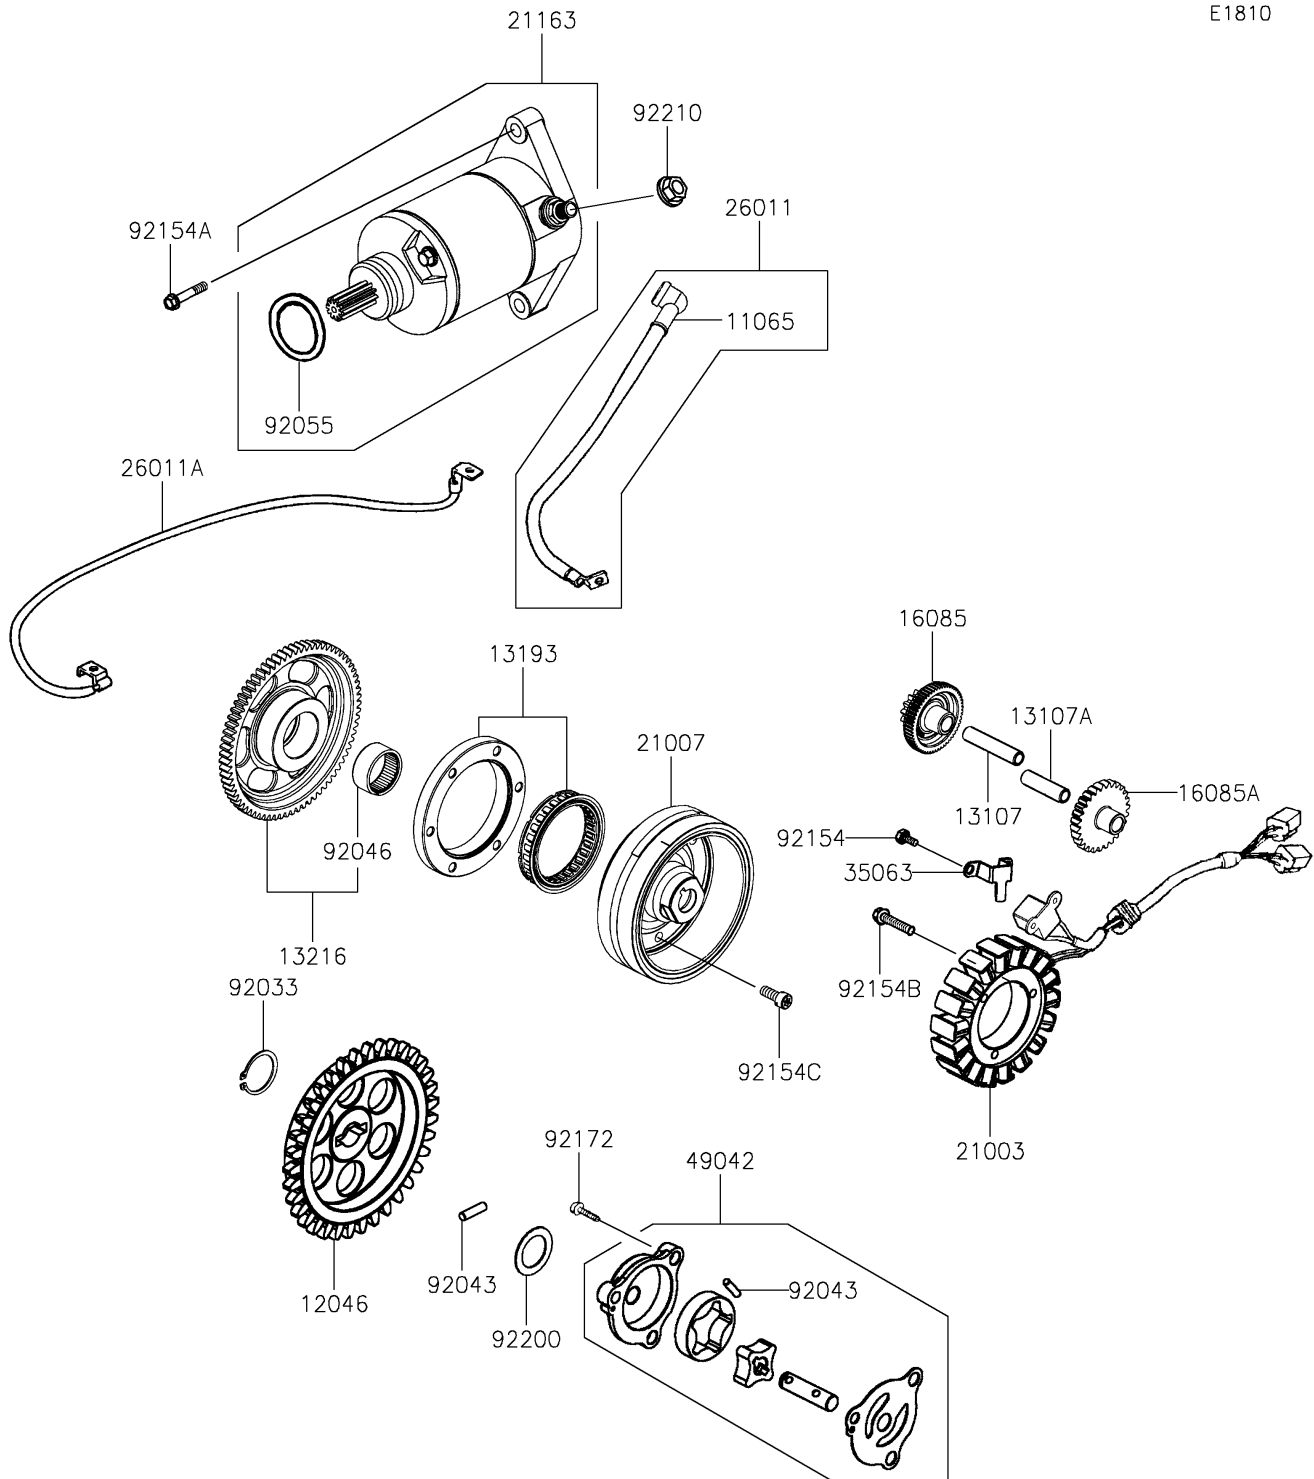

2026 BRUTE FORCE® 450 4x4

PARTS DIAGRAM

Generator

E1810