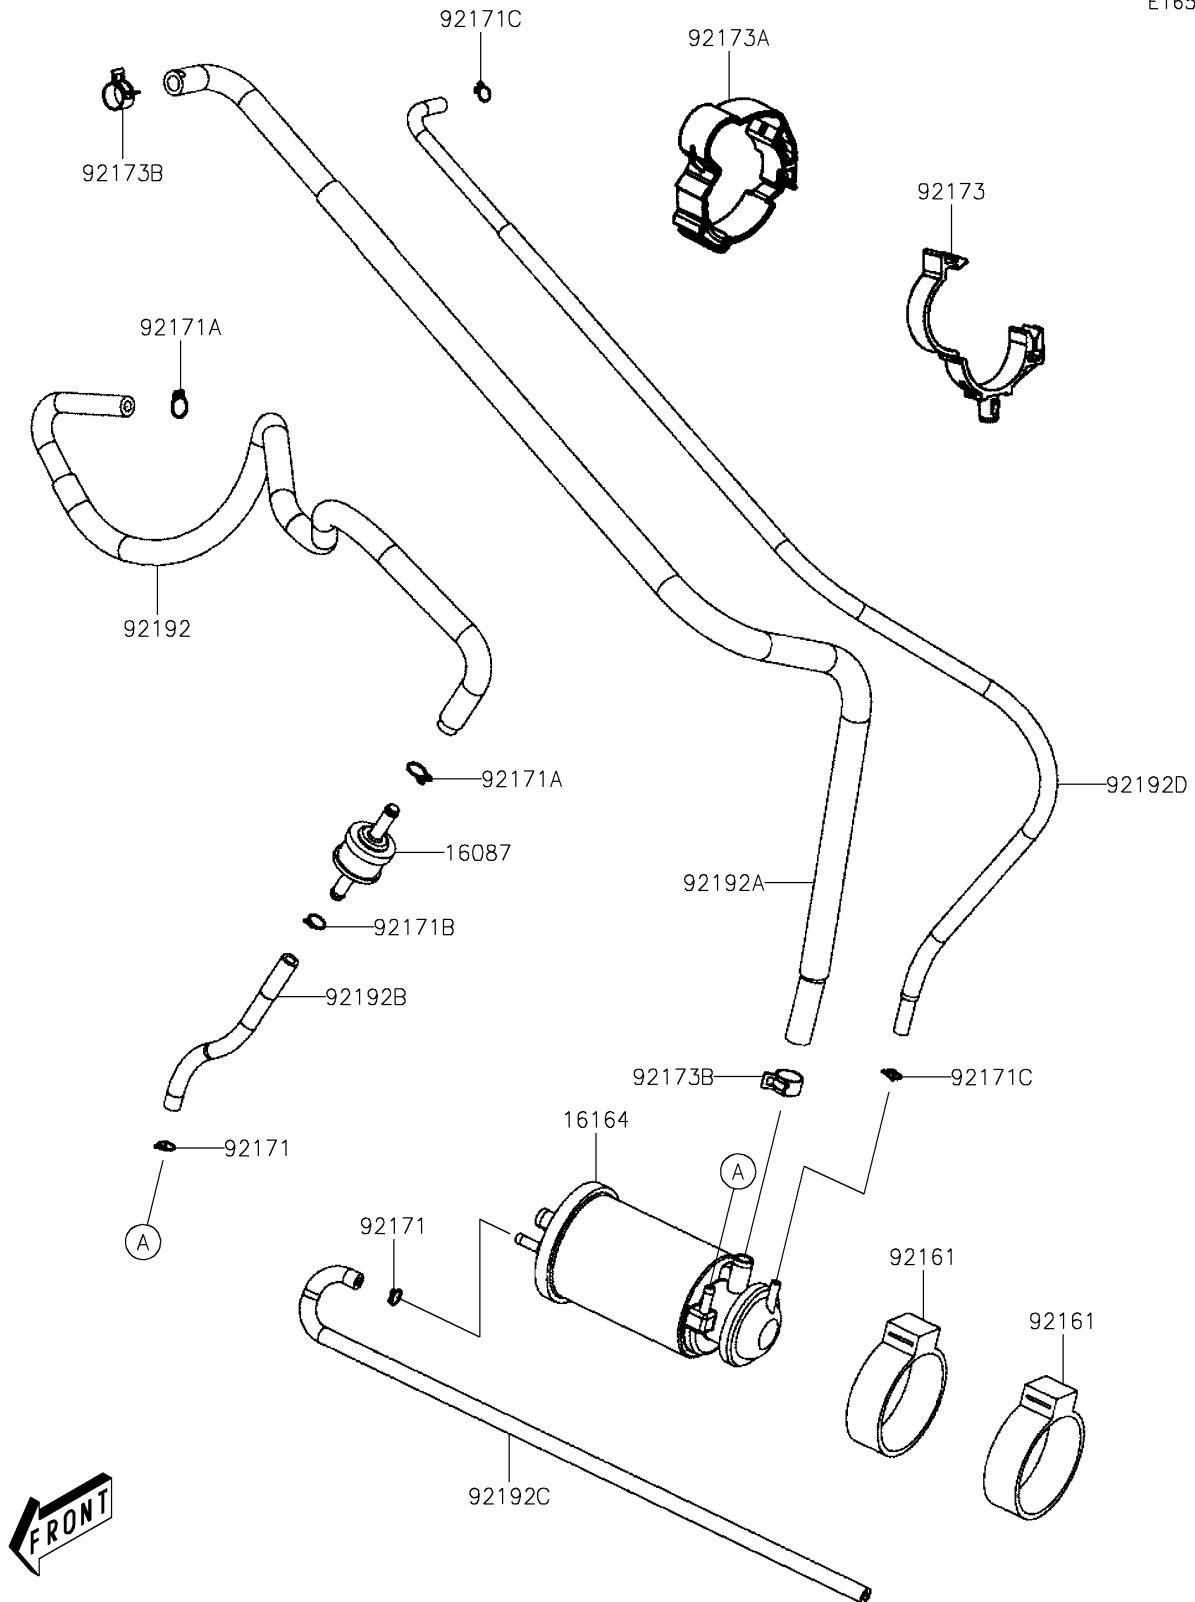

2025 Brute Force 450

PARTS DIAGRAM

Fuel Evaporative System(CA)

E1650