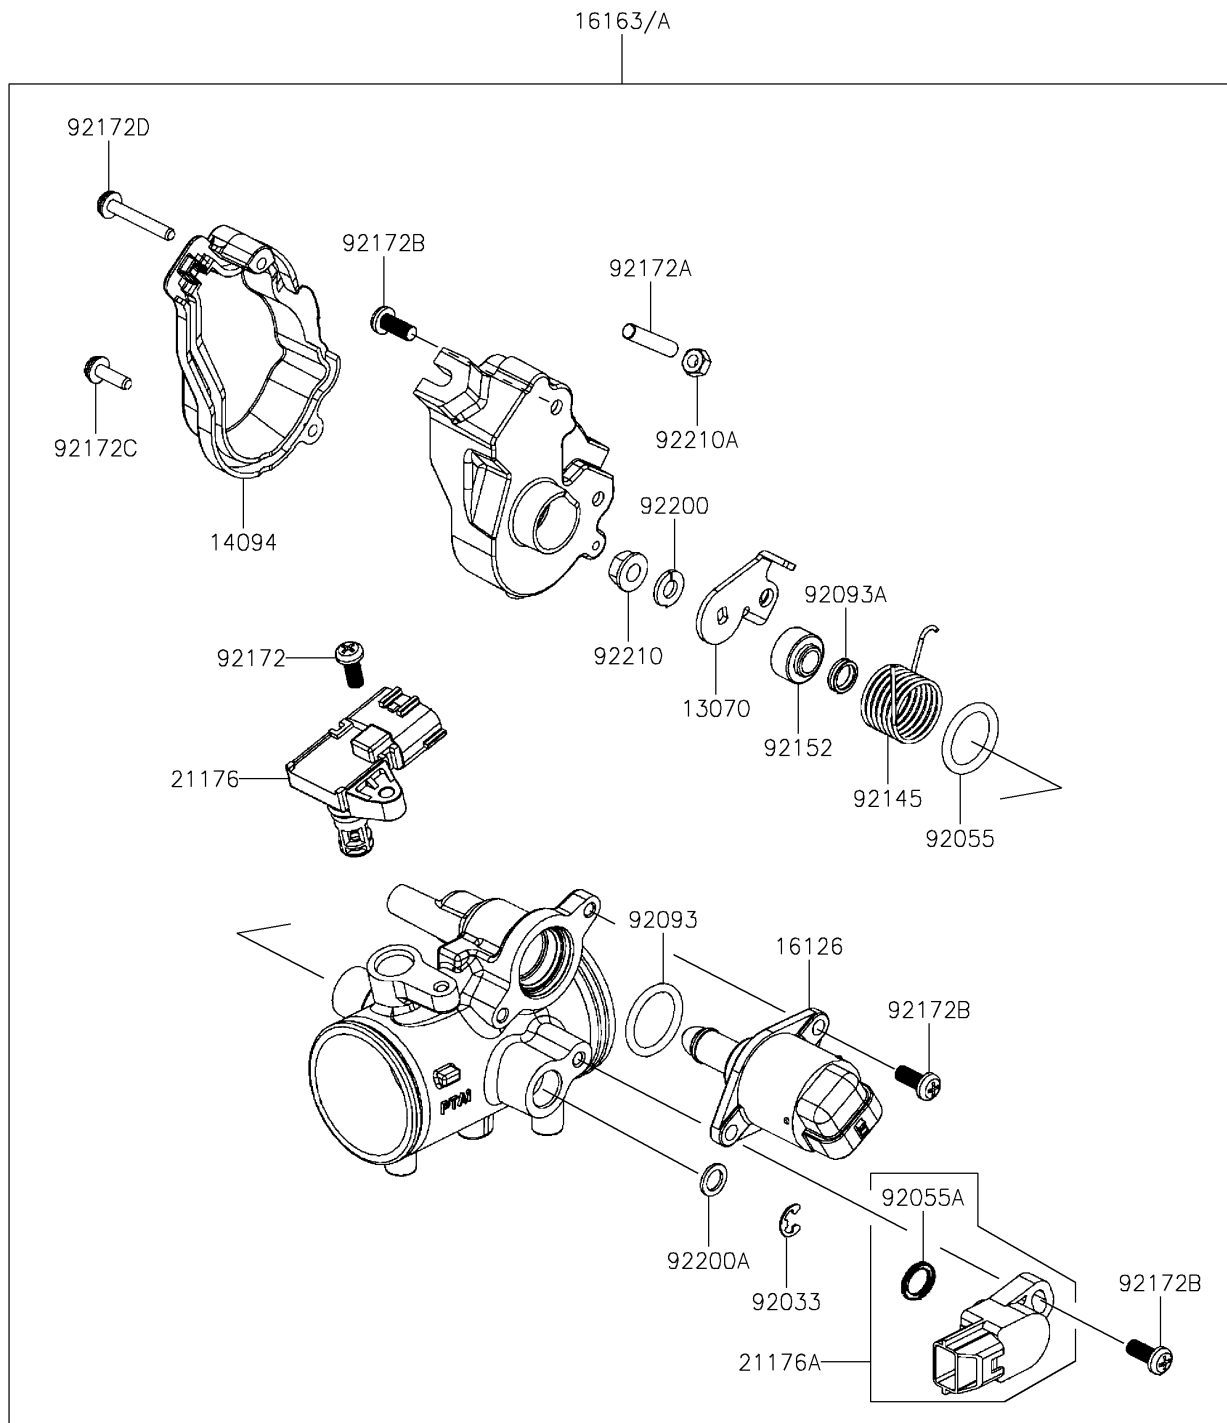

2025 Brute Force 450

PARTS DIAGRAM

Throttle

E1510

2025 Brute Force 450

PARTS LIST

Throttle

ITEM NAME

PART NUMBER

QUANTITY
