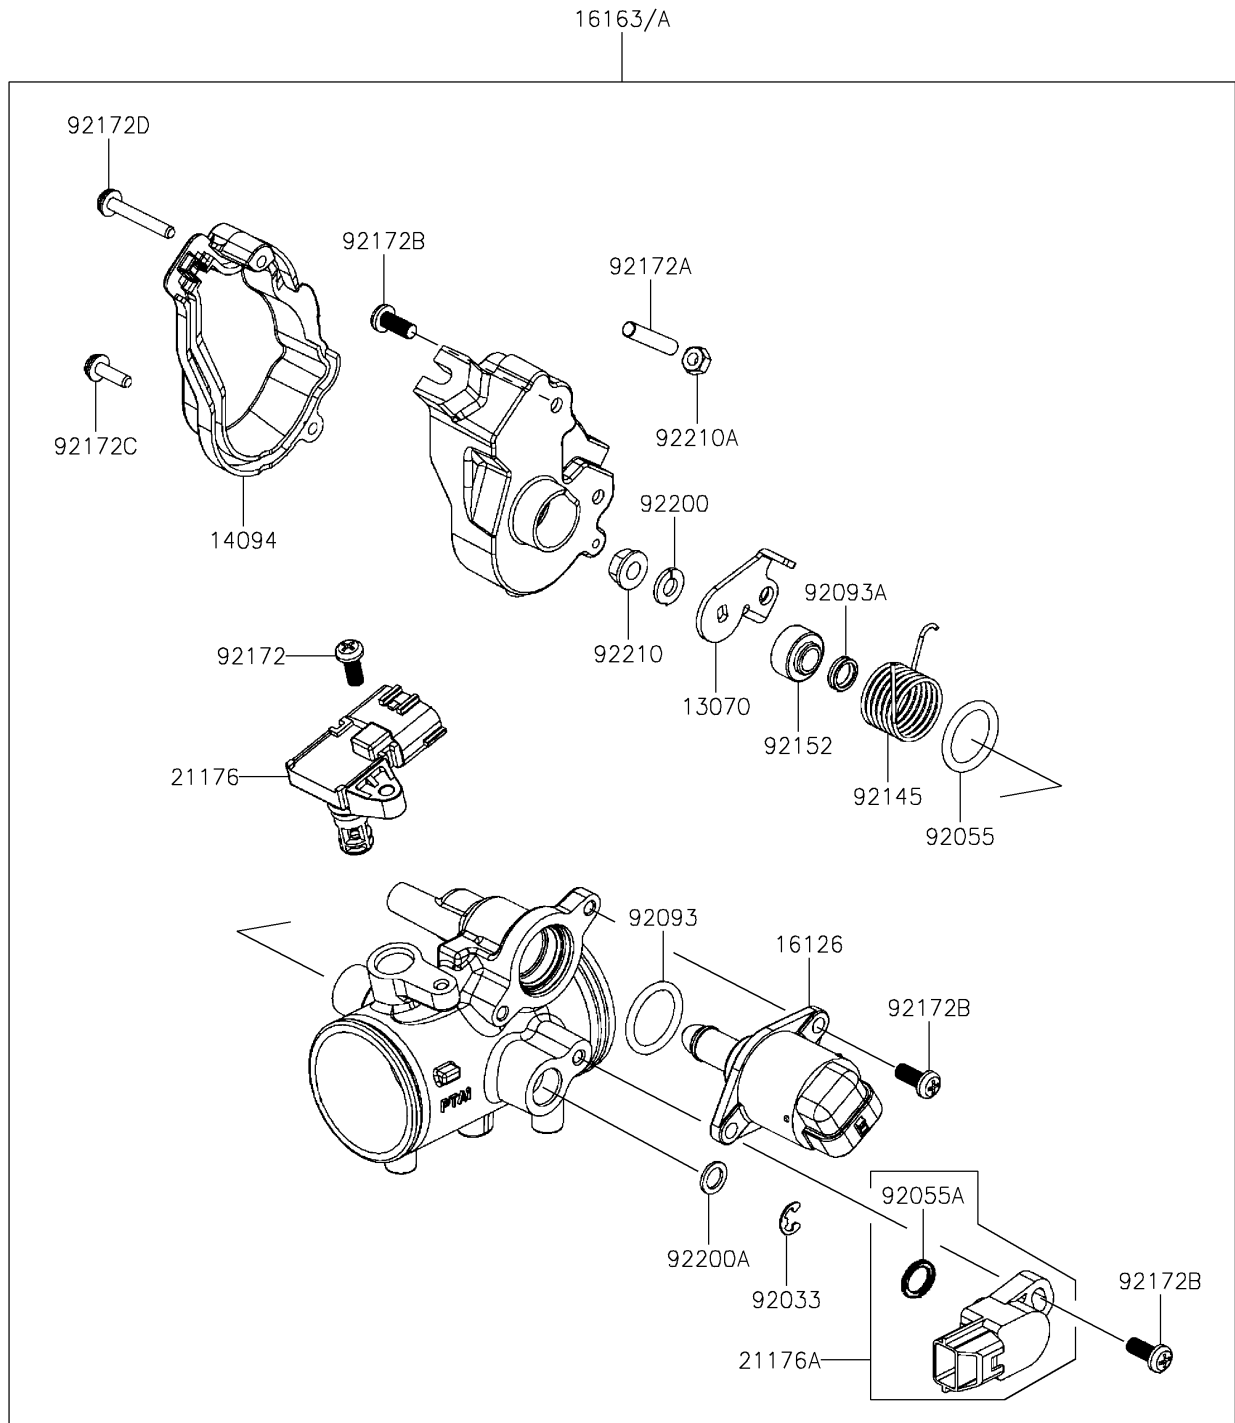

2026 Brute Force 450

PARTS DIAGRAM

Throttle

E1510

2026 Brute Force 450

PARTS LIST

Throttle

ITEM NAME

PART NUMBER

QUANTITY
