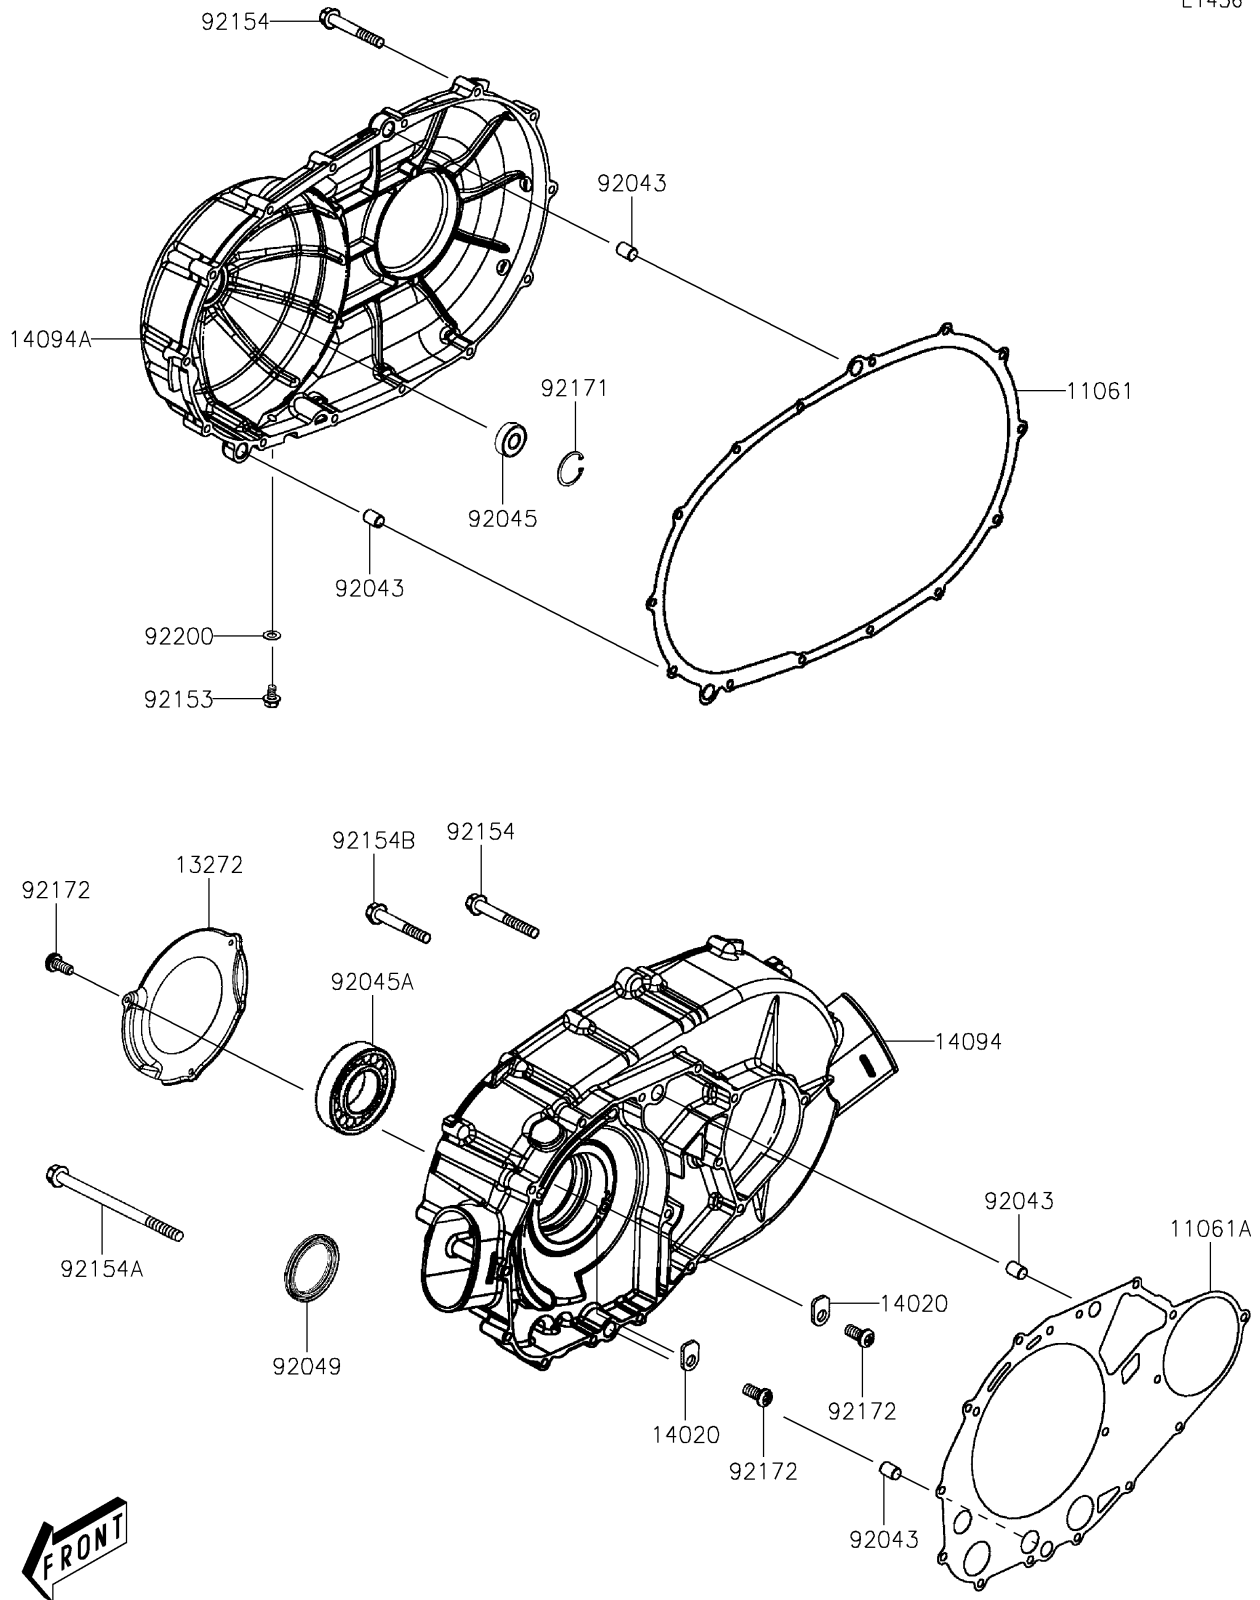

# 2026 Brute Force 450

## PARTS DIAGRAM

### Right Engine Cover(s)

E1436

## PARTS LIST

Right Engine Cover(s)

ITEM NAME	PART NUMBER	QUANTITY
-----------	-------------	----------

---