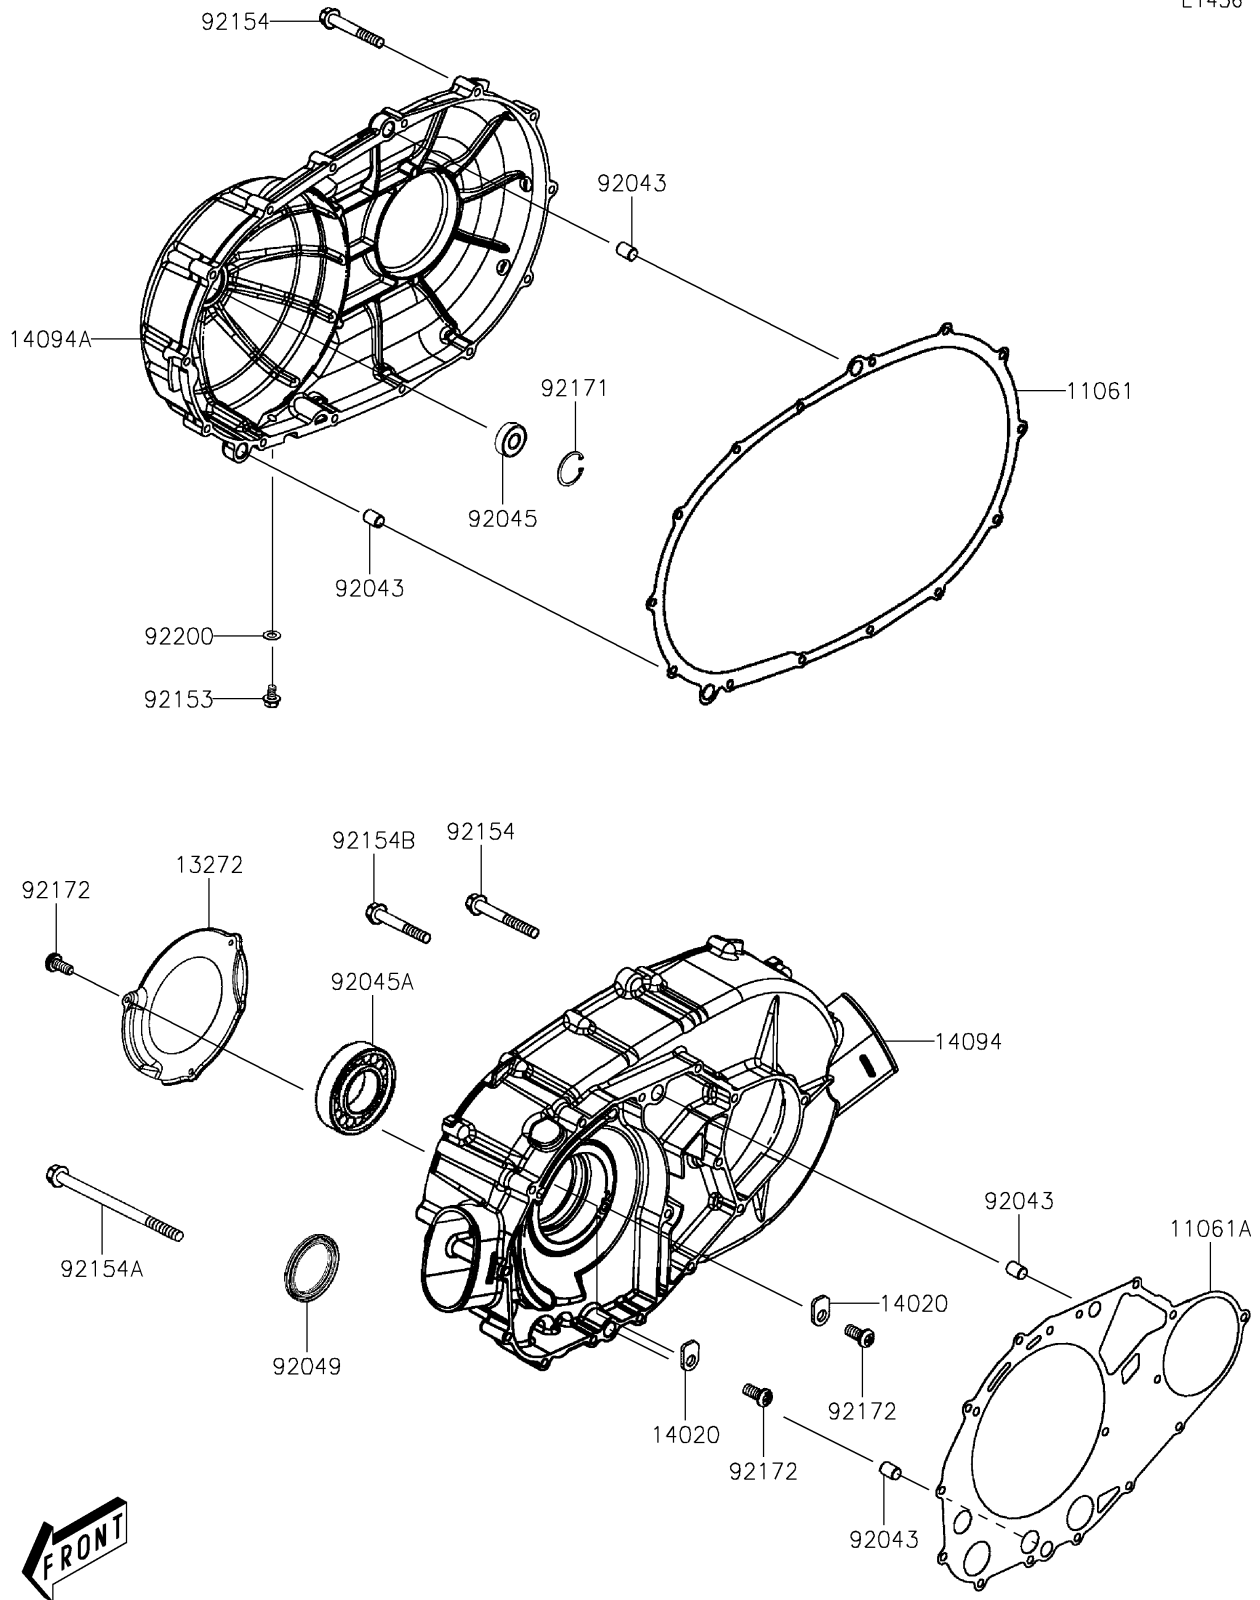

2026 Brute Force 450

PARTS DIAGRAM

Right Engine Cover(s)

E1436