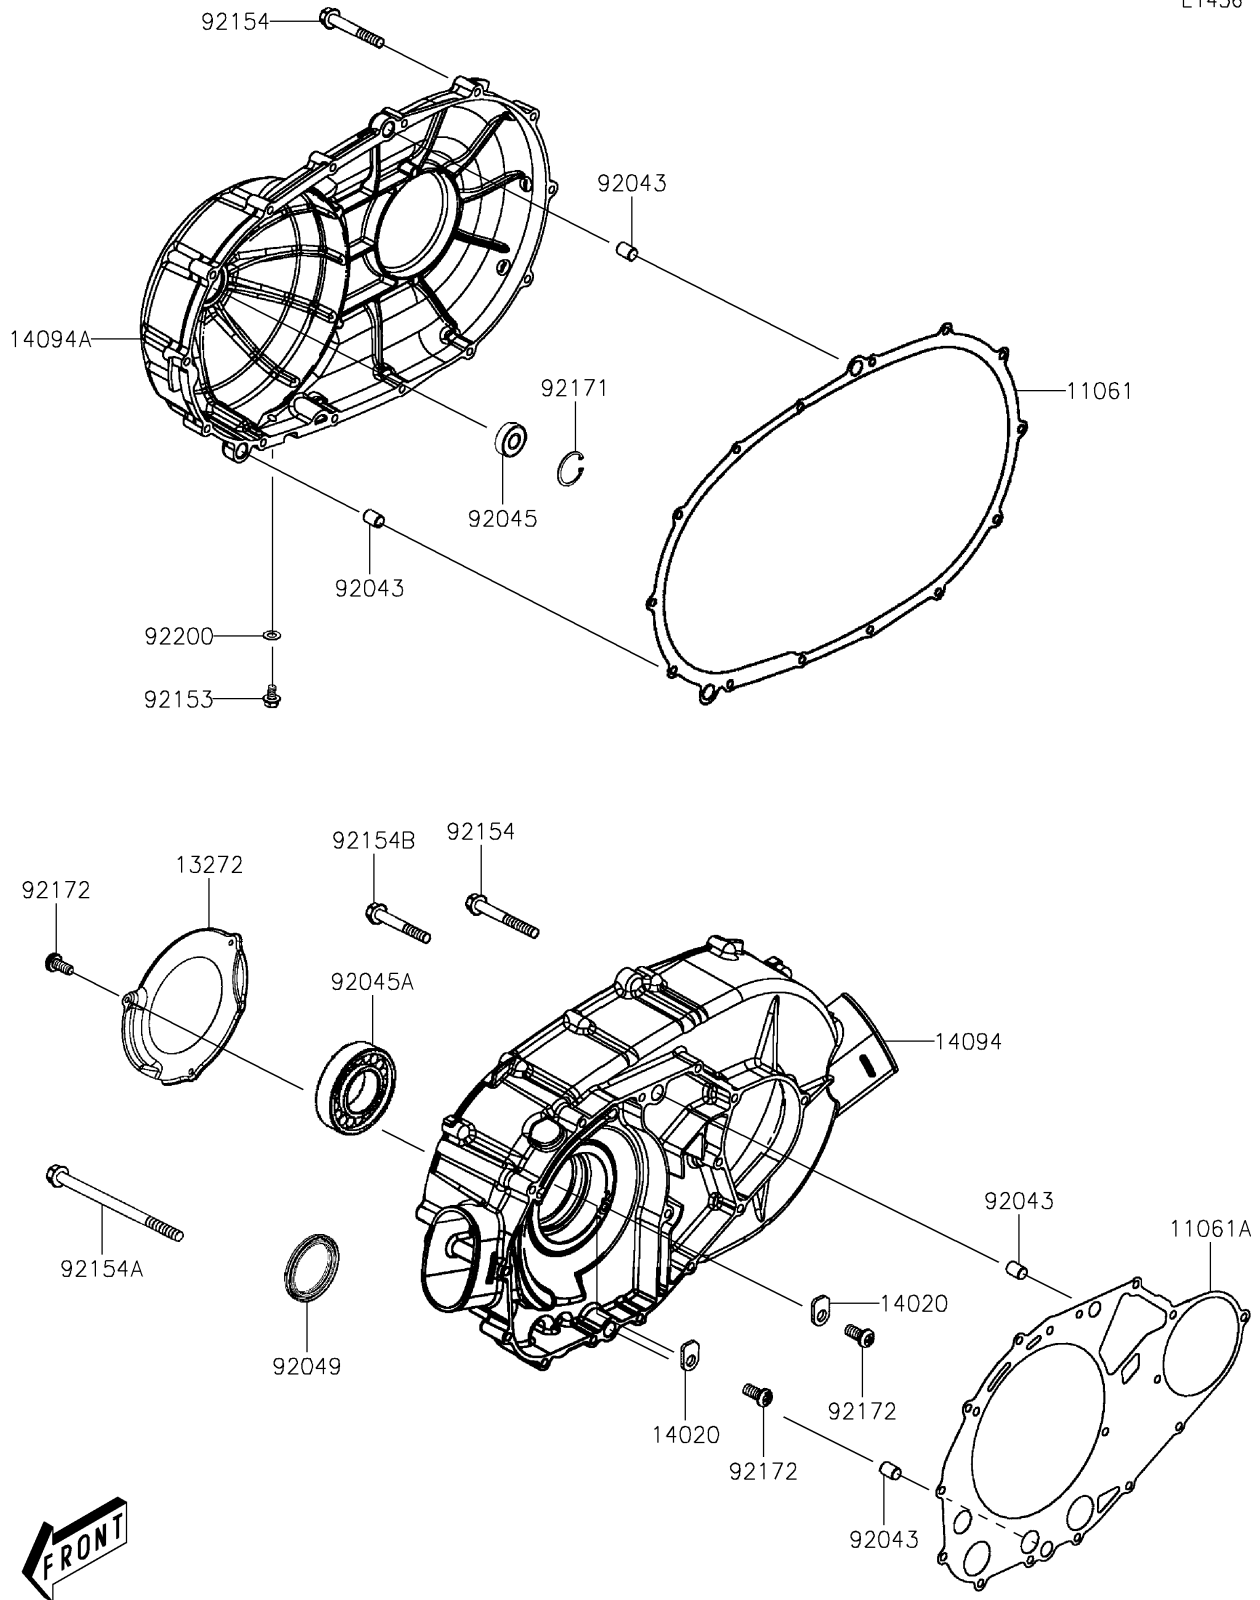

2026 BRUTE FORCE® 450 4x4

PARTS DIAGRAM

Right Engine Cover(s)

E1436

2026 BRUTE FORCE® 450 4x4

PARTS LIST

Right Engine Cover(s)

ITEM NAME	PART NUMBER	QUANTITY
GASKET,RH COVER (Ref # 11061)	11061-Y072	1
GASKET,RH CRANKCASE (Ref # 11061A)	11061-Y073	1
PLATE,AIR INTAKE (Ref # 13272)	13272-Y044	1
RETAINER (Ref # 14020)	14020-Y002	2
COVER,CRANKCASE,RH (Ref # 14094)	14094-Y002	1
COVER,RH,M.BLACK (Ref # 14094A)	14094-Y003-931	1
PIN,12X20 (Ref # 92043)	92043-Y027	4
BEARING-BALL,6201 LLU (Ref # 92045)	92045-Y056	1
BEARING-BALL,6208RUEF-1 (Ref # 92045A)	92045-Y060	1
SEAL-OIL,54X70X8 (Ref # 92049)	92049-Y058	1
BOLT,FLANGE,8X12 (Ref # 92153)	92153-Y031	1
BOLT,FLANGE,6X35 (Ref # 92154)	92154-Y069	18
BOLT,FLANGE,6X80 (Ref # 92154A)	92154-Y109	1
BOLT,FLANGE,6X40 (Ref # 92154B)	92154-Y209	10
CLAMP (Ref # 92171)	92171-Y009	1
SCREW,PAN,6X14 (Ref # 92172)	92172-Y099	5
WASHER,8MM (Ref # 92200)	92200-Y010	1