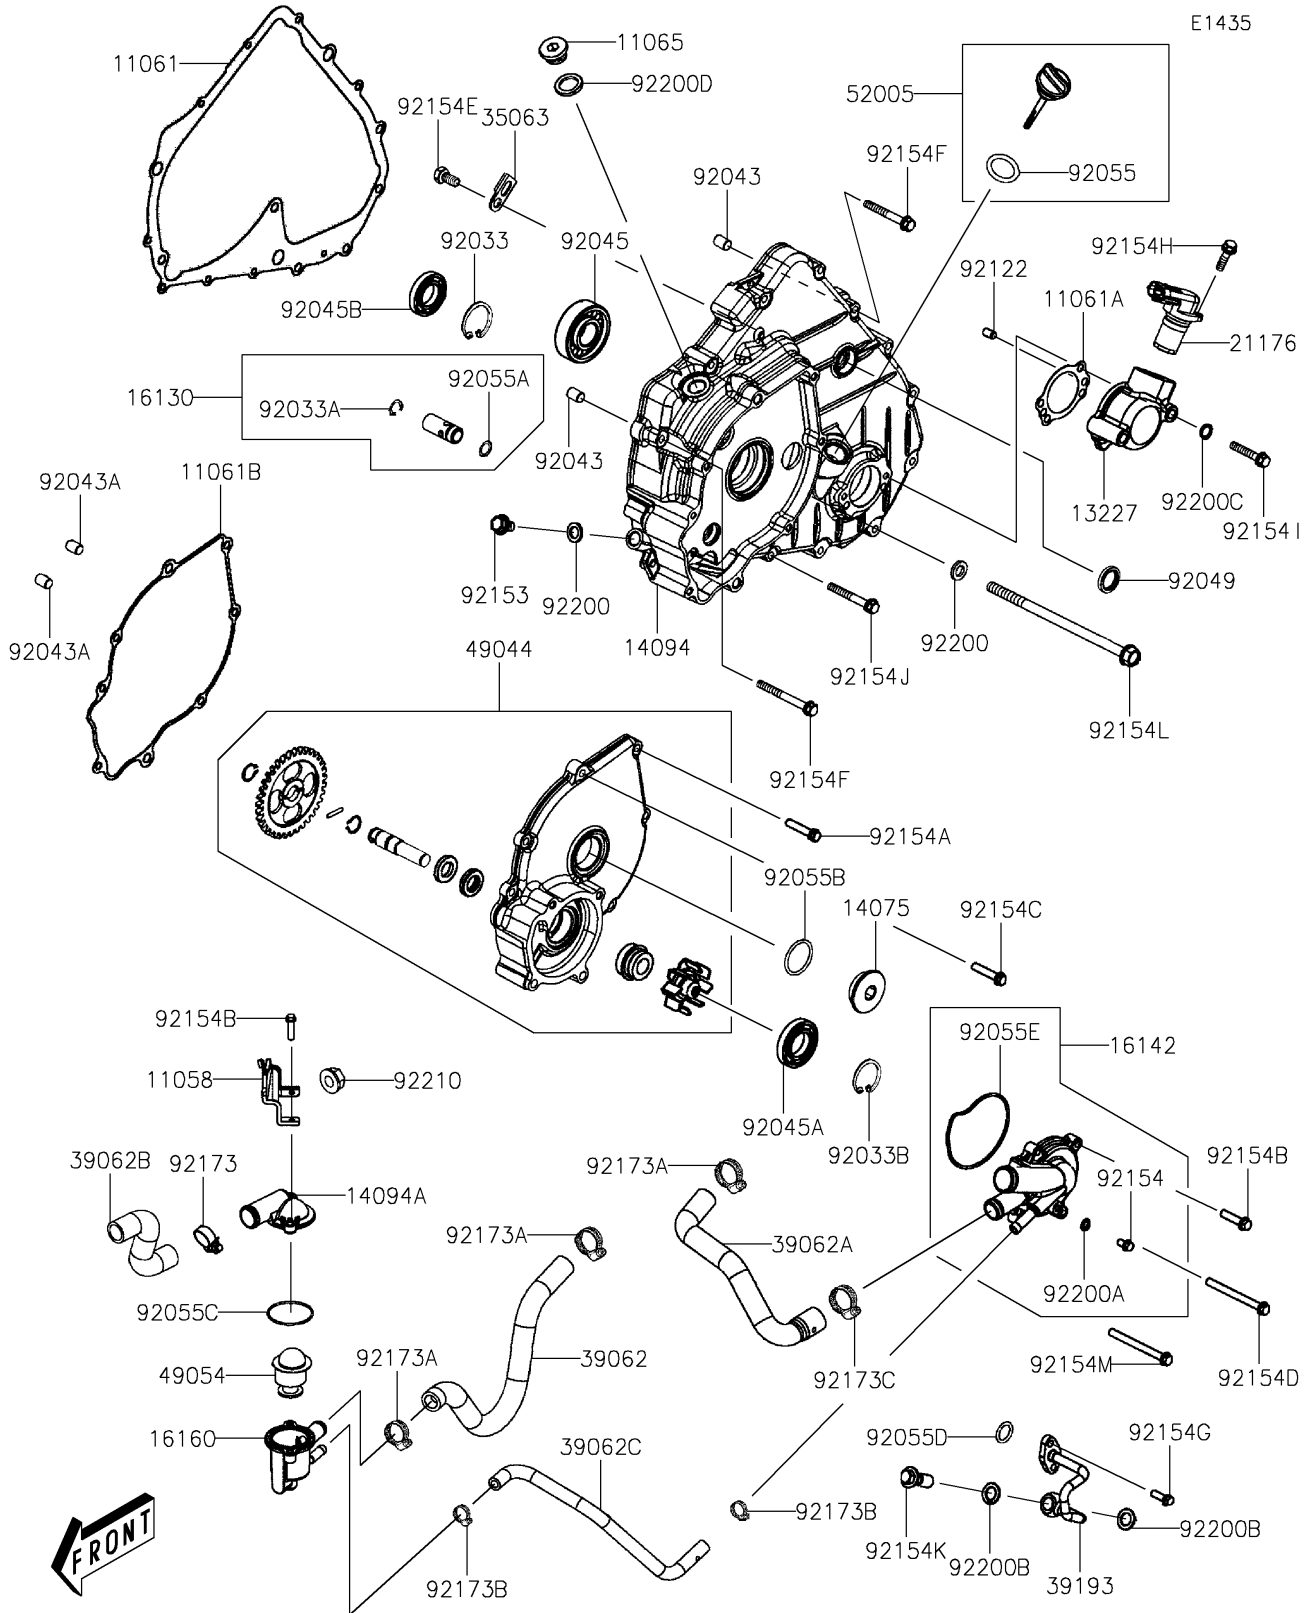

2025 Brute Force 450

PARTS DIAGRAM

Left Engine Cover(s)

2025 Brute Force 450

PARTS LIST

Left Engine Cover(s)

ITEM NAME	PART NUMBER	QUANTITY
-----------	-------------	----------
