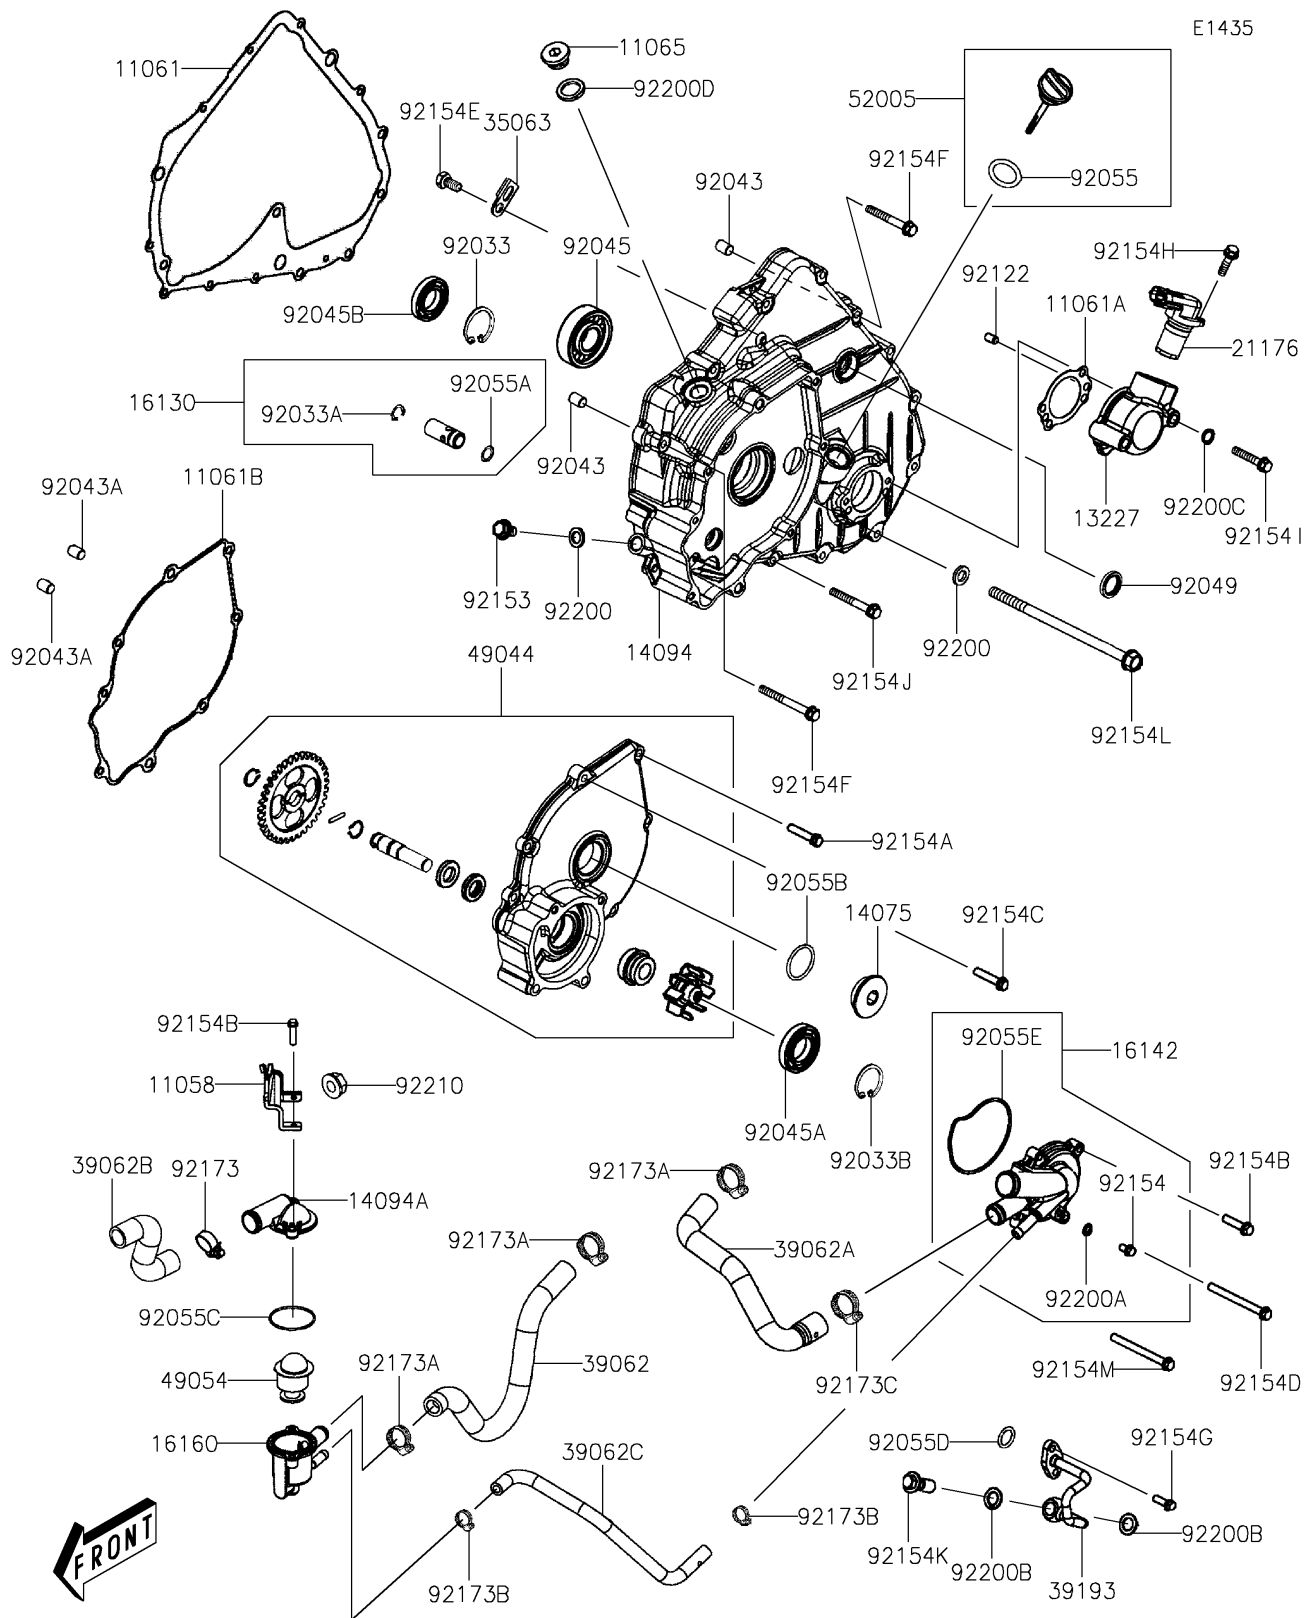

2026 Brute Force 450

PARTS DIAGRAM Left Engine Cover(s)

2026 Brute Force 450

PARTS LIST

Left Engine Cover(s)

ITEM NAME	PART NUMBER	QUANTITY
BRACKET,THERMOSTAT (Ref # 11058)	11058-Y006	1
GASKET,LH CRANKCASE (Ref # 11061)	11061-Y071	1
GASKET,SENSOR HOUSING (Ref # 11061A)	11061-Y074	1
GASKET (Ref # 11061B)	11061-Y085	1
CAP,ACG (Ref # 11065)	11065-Y053	1
HOUSING,SPEED SENSOR (Ref # 13227)	13227-Y001	1
CAP-ASSY,M.BLACK (Ref # 14075)	14075-Y003-931	1
COVER,CRANKCASE,LH (Ref # 14094)	14094-Y001	1
COVER,THERMOSTAT (Ref # 14094A)	14094-Y007	1
VALVE-ASSY-RELIEF,OIL (Ref # 16130)	16130-Y002	1
COVER-PUMP,WATER (Ref # 16142)	16142-Y003	1
BODY,THERMOSTAT (Ref # 16160)	16160-Y006	1
SENSOR,SPEED (Ref # 21176)	21176-Y010	1
STAY,ACG STATOR (Ref # 35063)	35063-Y050	1
HOSE-COOLING (Ref # 39062)	39062-Y026	1
HOSE-COOLING (Ref # 39062A)	39062-Y027	1
HOSE-COOLING (Ref # 39062B)	39062-Y029	1
HOSE-COOLING (Ref # 39062C)	39062-Y031	1
PIPE-OIL (Ref # 39193)	39193-Y002	1
PUMP-WATER (Ref # 49044)	49044-Y003	1
THERMOSTAT (Ref # 49054)	49054-Y005	1
GAUGE,OIL LEVEL (Ref # 52005)	52005-Y007	1
RING-SNAP (Ref # 92033)	92033-Y027	1
RING-SNAP,12MM (Ref # 92033A)	92033-Y058	1
RING-SNAP,19MM (Ref # 92033B)	92033-Y059	1
PIN,12X20 (Ref # 92043)	92043-Y027	2
PIN,DOWEL,8X12 (Ref # 92043A)	92043-Y056	2
BEARING-BALL,6304 (Ref # 92045)	92045-Y016	1
BEARING-BALL,6800 (Ref # 92045A)	92045-Y063	1