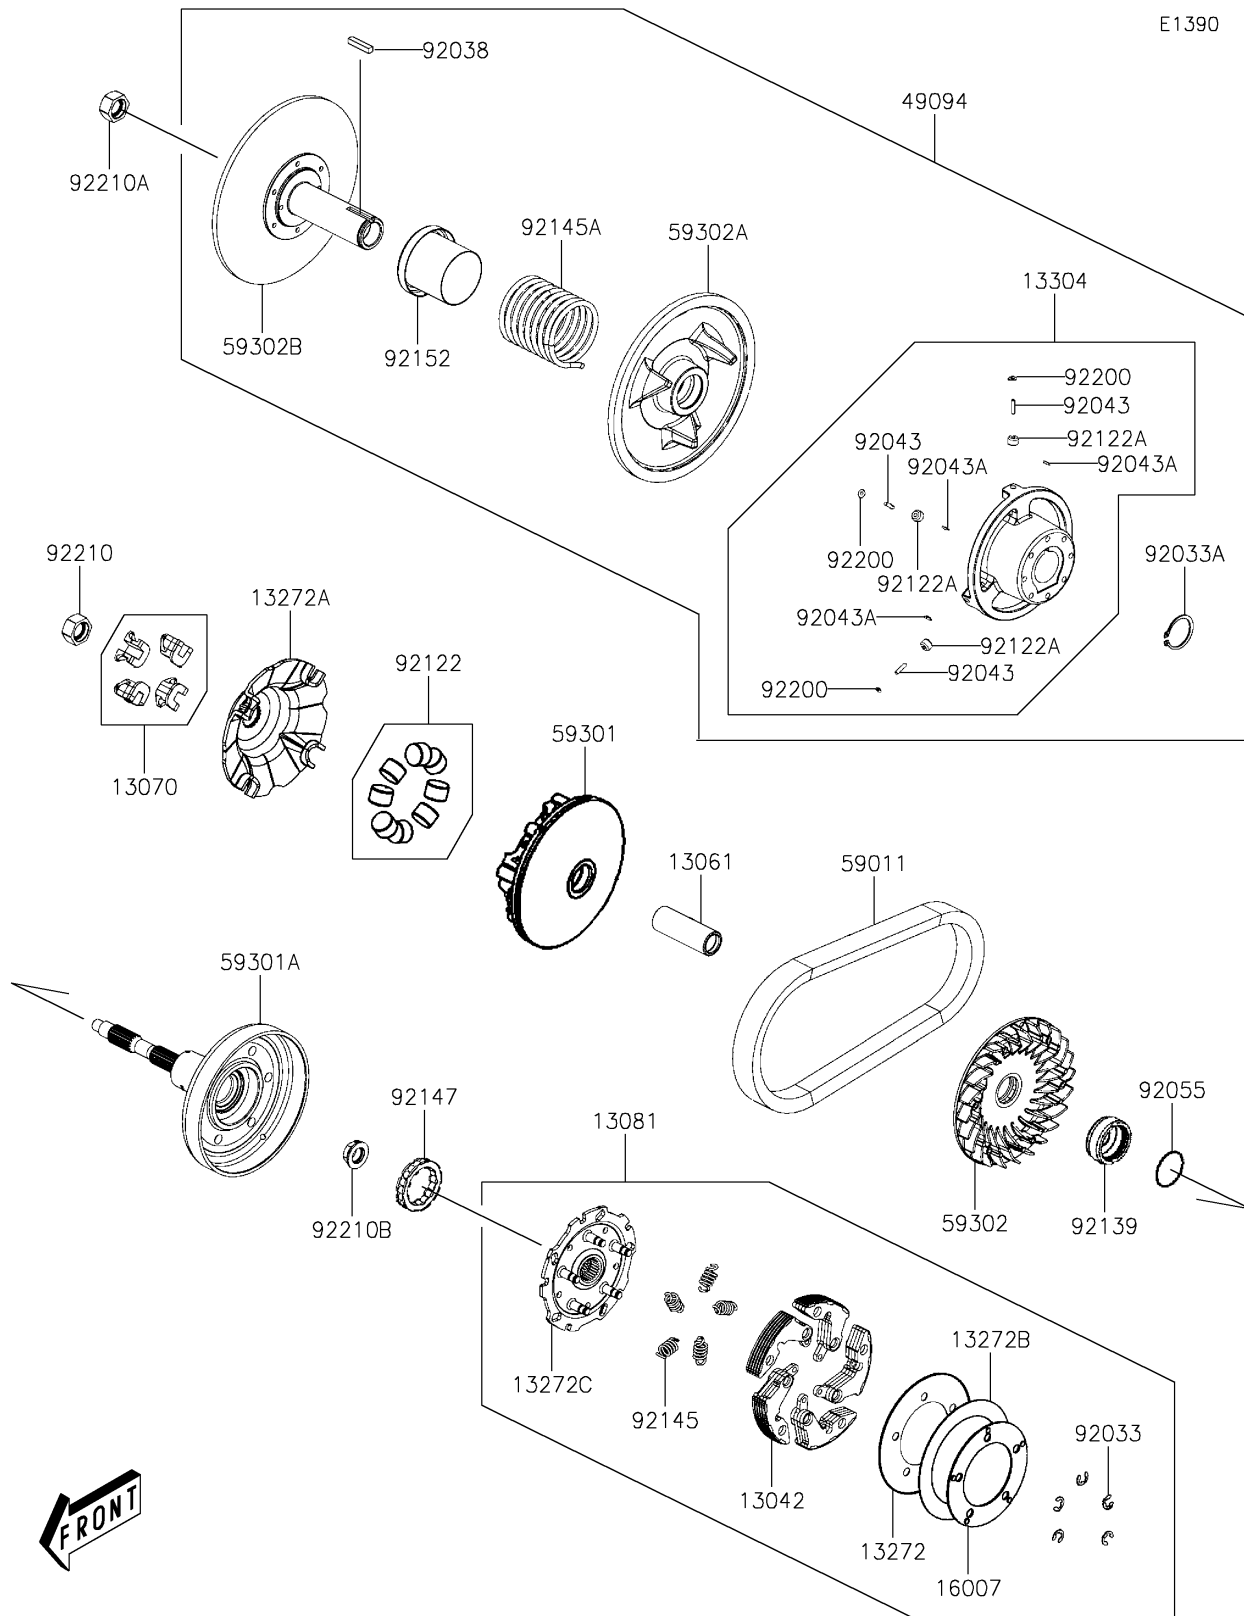

2026 Brute Force 450

PARTS DIAGRAM

Belt Converter

2026 Brute Force 450

PARTS LIST

Belt Converter

| ITEM NAME | PART NUMBER | QUANTITY |
|---|-------------|----------|
| WEIGHT,CLUTCH (Ref # 13042) | 13042-Y011 | 5 |
| BOSS,DRIVE FACE (Ref # 13061) | 13061-Y006 | 1 |
| GUIDE,SLIDE,SET(4PCS) (Ref # 13070) | 13070-Y007 | 1 |
| CLUTCH-ASSY,PRIMARY (Ref # 13081) | 13081-Y002 | 1 |
| PLATE (Ref # 13272) | 13272-Y046 | 1 |
| PLATE,RAMP (Ref # 13272A) | 13272-Y047 | 1 |
| PLATE,ADJUSTER (Ref # 13272B) | 13272-Y048 | 1 |
| PLATE,PRIMARY DRIVE (Ref # 13272C) | 13272-Y049 | 1 |
| HOUSING-ASSY,DRIVEN CLUTCH (Ref # 13304) | 13304-Y001 | 1 |
| SEAT-SPRING (Ref # 16007) | 16007-Y010 | 1 |
| CONVERTER-ASSY-DRIVEN (Ref # 49094) | 49094-Y008 | 1 |
| BELT,DRIVE (Ref # 59011) | 59011-Y011 | 1 |
| SHEAVE-MOVABLE (Ref # 59301) | 59301-Y008 | 1 |
| SHEAVE-MOVABLE,PRIMARY DRIVE (Ref # 59301A) | 59301-Y009 | 1 |
| SHEAVE-COMP,FIXED (Ref # 59302) | 59302-Y021 | 1 |
| SHEAVE-COMP,MOVABLE (Ref # 59302A) | 59302-Y022 | 1 |
| SHEAVE-COMP,FIXED (Ref # 59302B) | 59302-Y023 | 1 |
| RING-SNAP,7MM (Ref # 92033) | 92033-Y042 | 5 |
| RING-SNAP,35MM (Ref # 92033A) | 92033-Y056 | 1 |
| KEY,6X6X30 (Ref # 92038) | 92038-Y006 | 1 |
| PIN,CAM ROLLER (Ref # 92043) | 92043-Y057 | 3 |
| PIN,SPRING,3X16 (Ref # 92043A) | 92043-Y060 | 3 |
| RING-O (Ref # 92055) | 92055-Y086 | 1 |
| ROLLER,WEIGHT,SET(8PCS) (Ref # 92122) | 92122-Y023 | 1 |
| ROLLER,DRIVEN CLUTCH (Ref # 92122A) | 92122-Y024 | 3 |
| BUSHING,FIXED DRIVE (Ref # 92139) | 92139-Y017 | 1 |
| SPRING,CLUTCH (Ref # 92145) | 92145-Y079 | 5 |
| SPRING,DRIVEN FACE (Ref # 92145A) | 92145-Y080 | 1 |
| BEARING,ONE WAY (Ref # 92147) | 92147-Y001 | 1 |