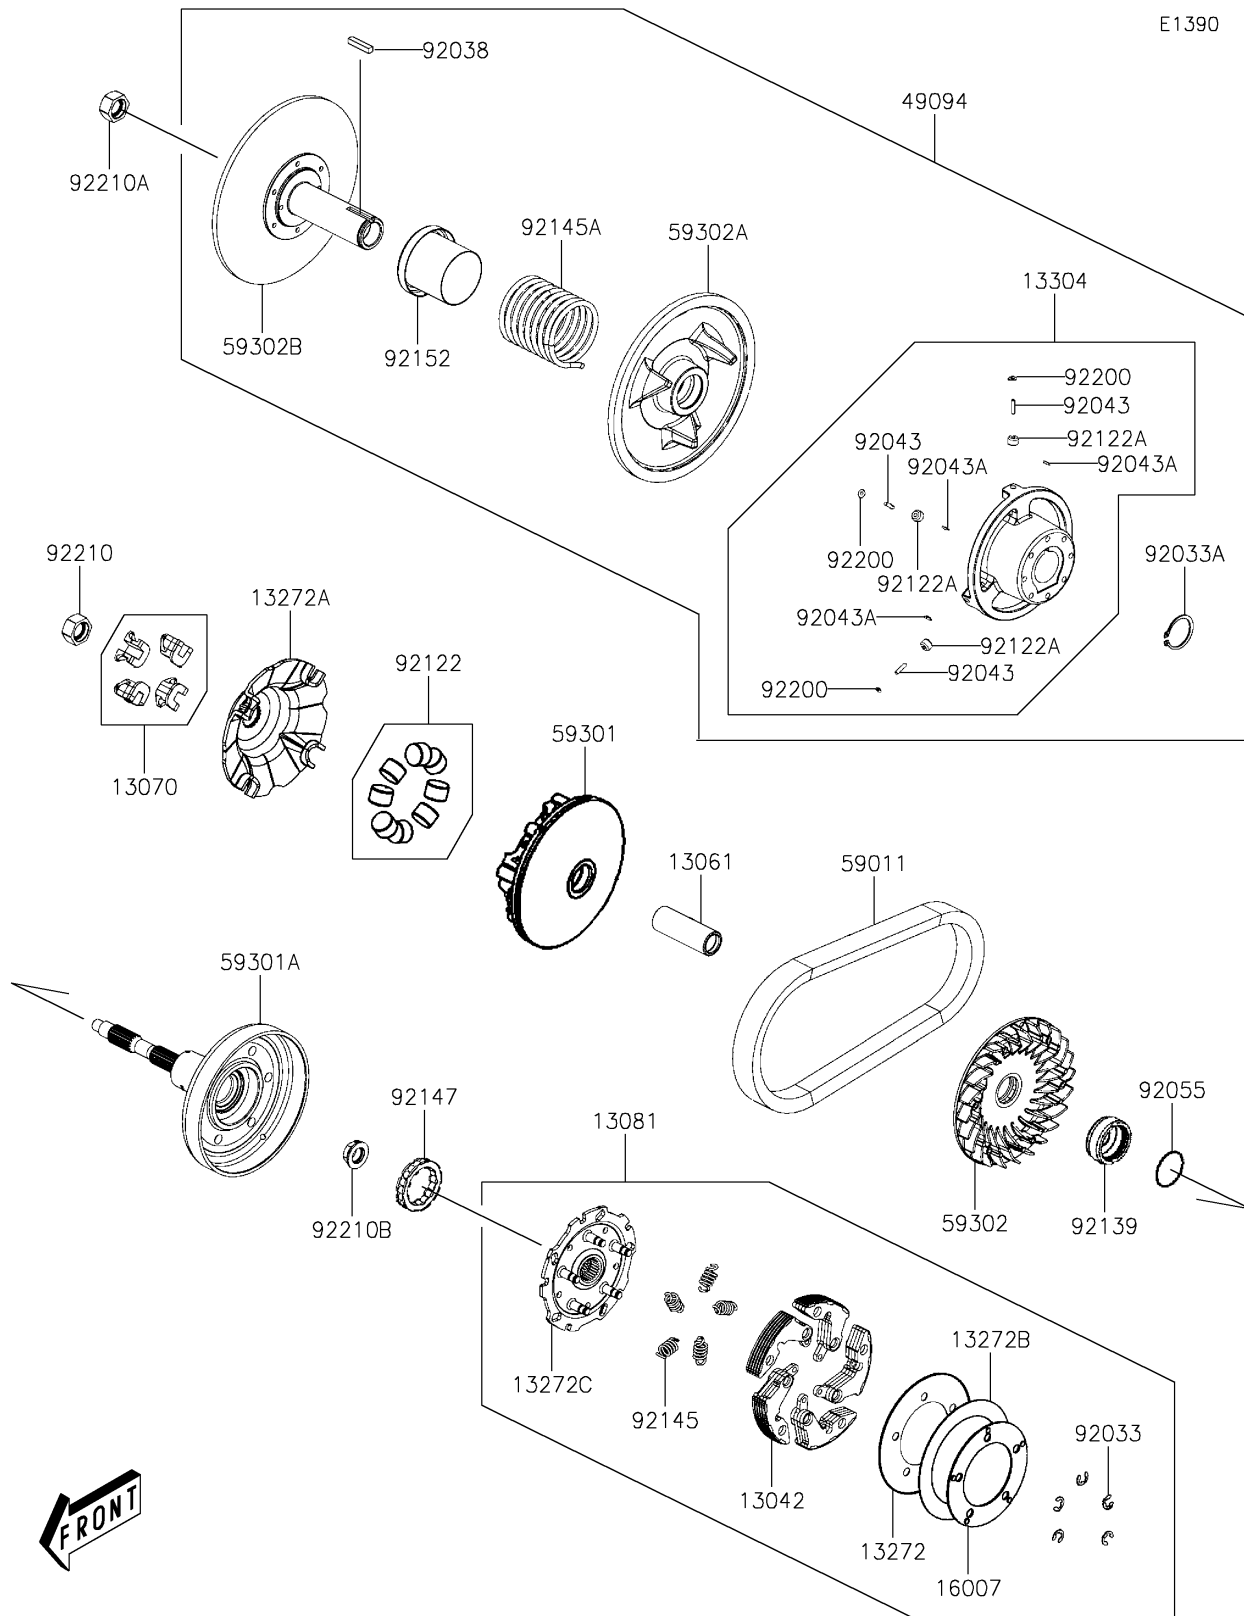

2026 BRUTE FORCE® 450 4x4

PARTS DIAGRAM

Belt Converter

2026 BRUTE FORCE® 450 4x4

PARTS LIST

Belt Converter

ITEM NAME	PART NUMBER	QUANTITY
WEIGHT,CLUTCH (Ref # 13042)	13042-Y011	5
BOSS,DRIVE FACE (Ref # 13061)	13061-Y006	1
GUIDE,SLIDE,SET(4PCS) (Ref # 13070)	13070-Y007	1
CLUTCH-ASSY,PRIMARY (Ref # 13081)	13081-Y002	1
PLATE (Ref # 13272)	13272-Y046	1
PLATE,RAMP (Ref # 13272A)	13272-Y047	1
PLATE,ADJUSTER (Ref # 13272B)	13272-Y048	1
PLATE,PRIMARY DRIVE (Ref # 13272C)	13272-Y049	1
HOUSING-ASSY,DRIVEN CLUTCH (Ref # 13304)	13304-Y001	1
SEAT-SPRING (Ref # 16007)	16007-Y010	1
CONVERTER-ASSY-DRIVEN (Ref # 49094)	49094-Y008	1
BELT,DRIVE (Ref # 59011)	59011-Y011	1
SHEAVE-MOVABLE (Ref # 59301)	59301-Y008	1
SHEAVE-MOVABLE,PRIMARY DRIVE (Ref # 59301A)	59301-Y009	1
SHEAVE-COMP,FIXED (Ref # 59302)	59302-Y021	1
SHEAVE-COMP,MOVABLE (Ref # 59302A)	59302-Y022	1
SHEAVE-COMP,FIXED (Ref # 59302B)	59302-Y023	1
RING-SNAP,7MM (Ref # 92033)	92033-Y042	5
RING-SNAP,35MM (Ref # 92033A)	92033-Y056	1
KEY,6X6X30 (Ref # 92038)	92038-Y006	1
PIN,CAM ROLLER (Ref # 92043)	92043-Y057	3
PIN,SPRING,3X16 (Ref # 92043A)	92043-Y060	3
RING-O (Ref # 92055)	92055-Y086	1
ROLLER,WEIGHT,SET(8PCS) (Ref # 92122)	92122-Y023	1
ROLLER,DRIVEN CLUTCH (Ref # 92122A)	92122-Y024	3
BUSHING,FIXED DRIVE (Ref # 92139)	92139-Y017	1
SPRING,CLUTCH (Ref # 92145)	92145-Y079	5
SPRING,DRIVEN FACE (Ref # 92145A)	92145-Y080	1
BEARING,ONE WAY (Ref # 92147)	92147-Y001	1

2026 BRUTE FORCE® 450 4x4

PARTS LIST

Belt Converter

ITEM NAME	PART NUMBER	QUANTITY
COLLAR,SEAL (Ref # 92152)	92152-Y092	1
WASHER,THRUST (Ref # 92200)	92200-Y109	3
NUT,FLANGE,16MM (Ref # 92210)	92210-Y108	1
NUT,FLANGE,16MM (Ref # 92210A)	92210-Y111	1
NUT,FLANGE,18MM (Ref # 92210B)	92210-Y114	1