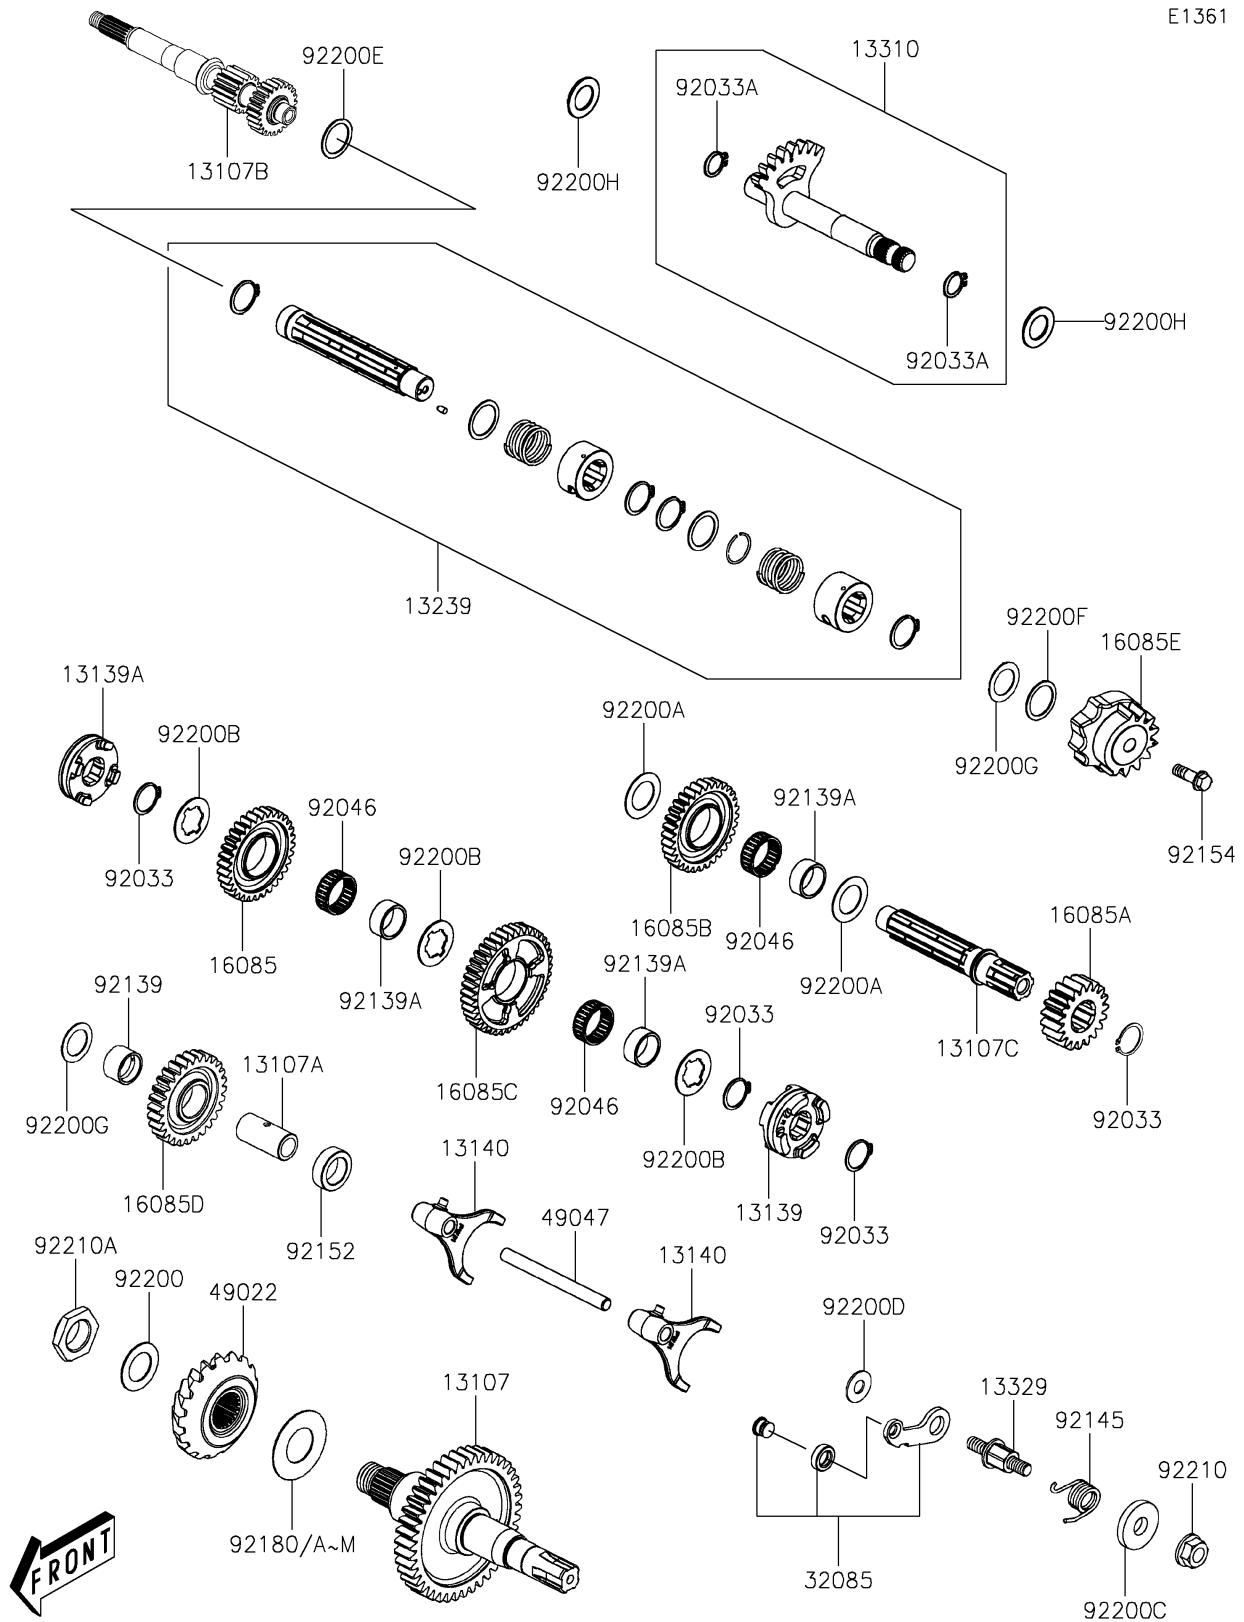

2025 Brute Force 450

PARTS DIAGRAM

Transmission

E1361

2025 Brute Force 450

PARTS LIST

Transmission

ITEM NAME

PART NUMBER

QUANTITY
