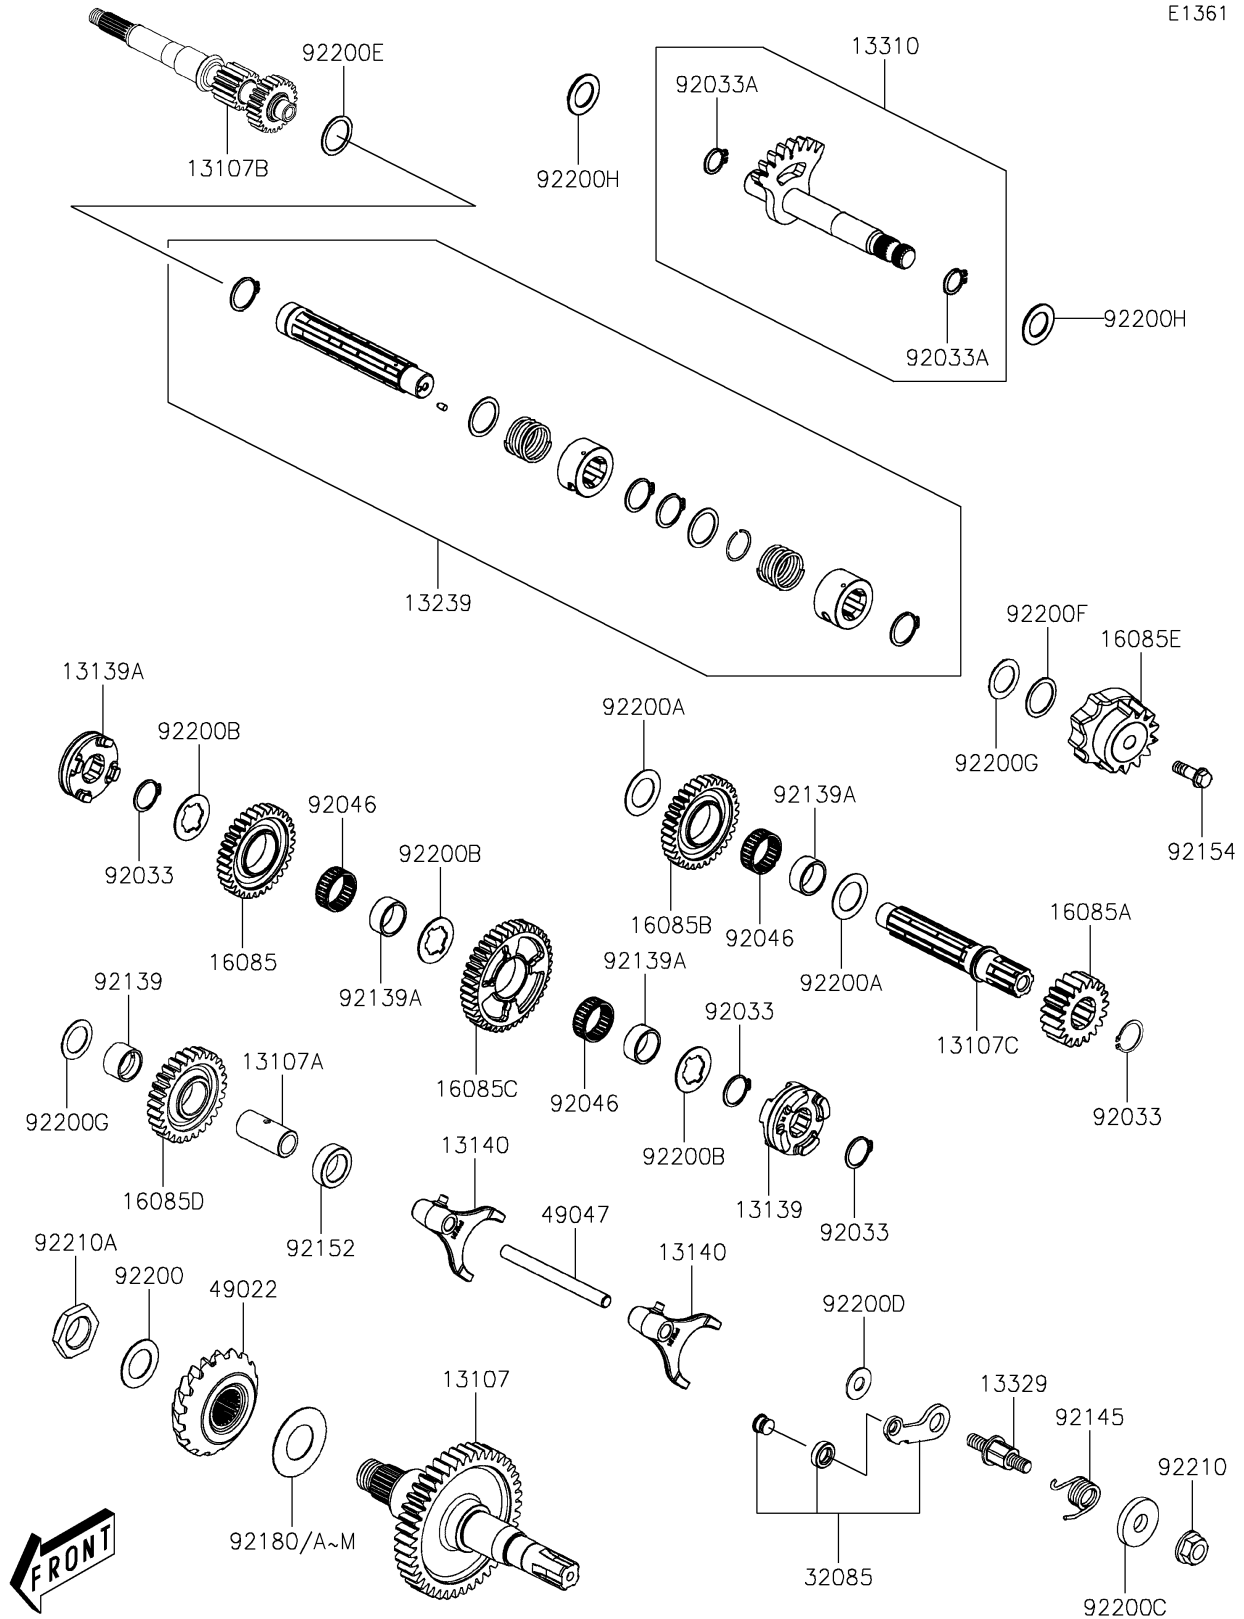

2026 Brute Force 450

PARTS DIAGRAM

Transmission

E1361

2026 Brute Force 450

PARTS LIST

Transmission

ITEM NAME	PART NUMBER	QUANTITY
SHAFT,MAIN (Ref # 13107)	13107-Y032	1
SHAFT,BACKWARD IDLE (Ref # 13107A)	13107-Y033	1
SHAFT,DRIVE (Ref # 13107B)	13107-Y034	1
SHAFT,COUNTER (Ref # 13107C)	13107-Y035	1
SHIFTER,FORWARD&LOW (Ref # 13139)	13139-Y006	1
SHIFTER,BACKWARD (Ref # 13139A)	13139-Y007	1
FORK-SHIFT (Ref # 13140)	13140-Y005	2
DRUM-ASSY-CHANGE (Ref # 13239)	13239-Y003	1
SHAFT-ASSY,DRUM SHIFT (Ref # 13310)	13310-Y006	1
SUPPORT,DRUM SHIFT STOPPER (Ref # 13329)	13329-Y001	1
GEAR,BACKWARD DRIVEN,32T (Ref # 16085)	16085-Y020	1
GEAR,FORWARD DRIVEN,19T (Ref # 16085A)	16085-Y021	1
GEAR,FORWARD DRIVEN,33T (Ref # 16085B)	16085-Y022	1
GEAR,LOWER DRIVEN,40T (Ref # 16085C)	16085-Y023	1
GEAR,BACKWARD IDLE,28T (Ref # 16085D)	16085-Y024	1
GEAR,DRUM SHIFT (Ref # 16085E)	16085-Y025	1
STOPPER,DRUM SHIFT (Ref # 32085)	32085-Y007	1
GEAR-BEVEL,DRIVE (Ref # 49022)	49022-Y008	1
ROD-SHIFT (Ref # 49047)	49047-Y002	1
RING-SNAP,25MM (Ref # 92033)	92033-Y023	4
RING-SNAP,12MM (Ref # 92033A)	92033-Y055	2
BEARING-NEEDLE,30X35X12.8 (Ref # 92046)	92046-Y013	3
BUSHING,BACKWARD IDLE GEAR (Ref # 92139)	92139-Y018	1
BUSHING (Ref # 92139A)	92139-Y019	3
SPRING (Ref # 92145)	92145-Y082	1
COLLAR,20X30X9.5 (Ref # 92152)	92152-Y082	1
BOLT,FLANGE,6X25 (Ref # 92154)	92154-Y130	1
SHIM,DRIVE,T=1.15 (Ref # 92180)	92180-Y082	1
SHIM,DRIVE,A,0.575 (Ref # 92180A)	92180-Y084	AR