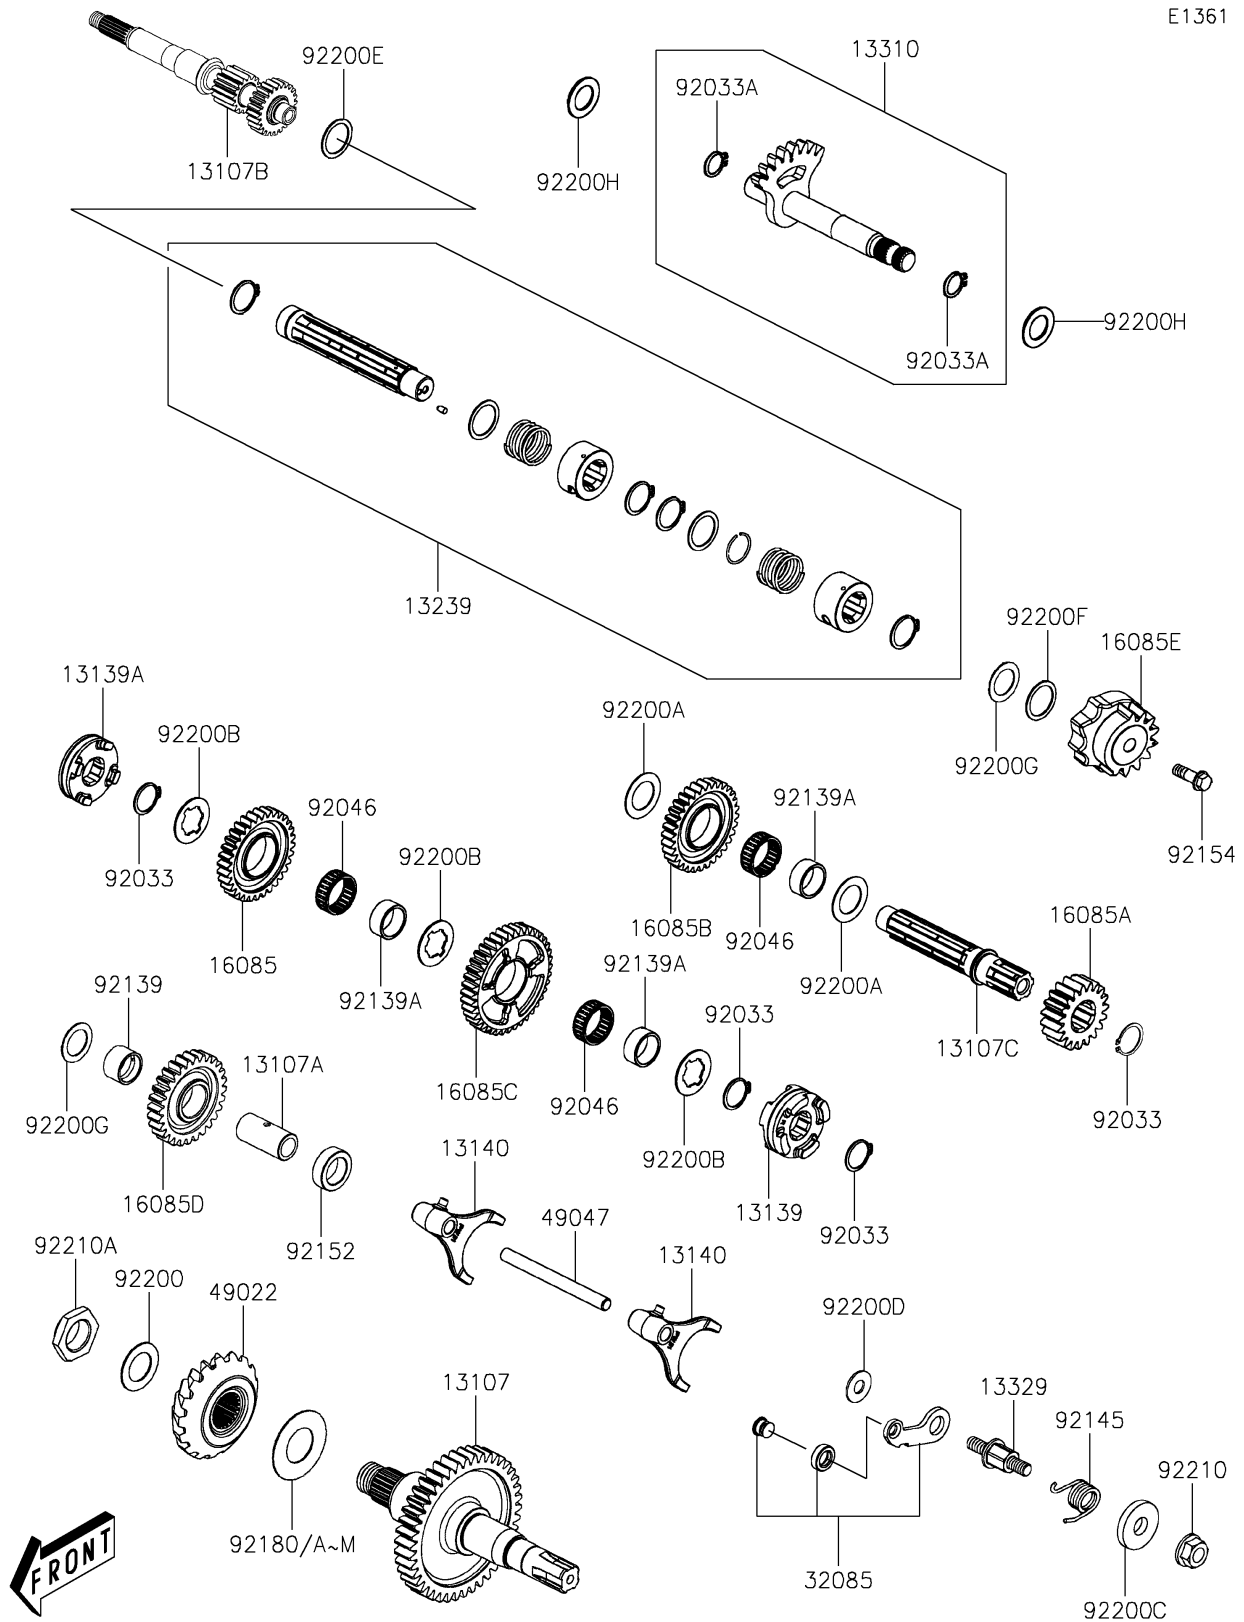

2026 Brute Force 450

PARTS DIAGRAM

Transmission

E1361

2026 Brute Force 450

PARTS LIST

Transmission

ITEM NAME

PART NUMBER

QUANTITY
