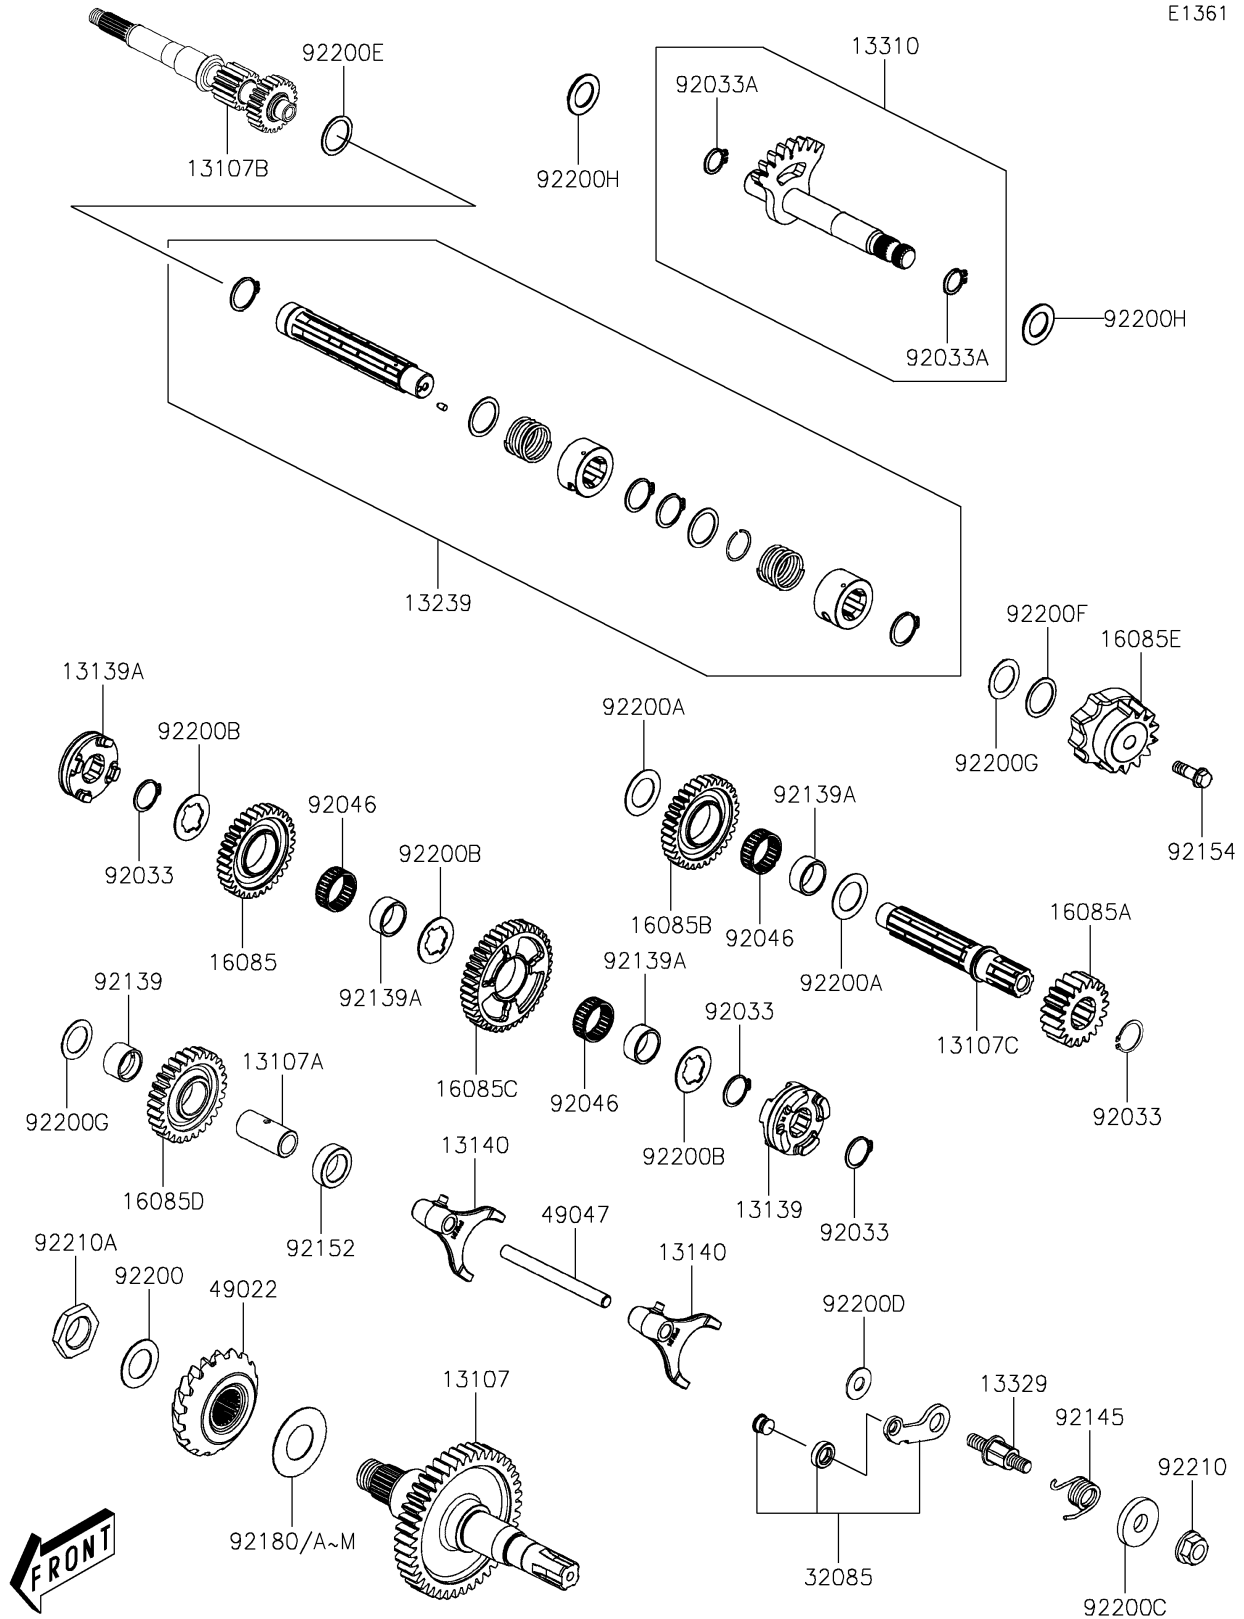

2026 BRUTE FORCE® 450 4x4

PARTS DIAGRAM

Transmission

E1361

2026 BRUTE FORCE® 450 4x4

PARTS LIST

Transmission

ITEM NAME	PART NUMBER	QUANTITY
SHAFT,MAIN (Ref # 13107)	13107-Y032	1
SHAFT,BACKWARD IDLE (Ref # 13107A)	13107-Y033	1
SHAFT,DRIVE (Ref # 13107B)	13107-Y034	1
SHAFT,COUNTER (Ref # 13107C)	13107-Y035	1
SHIFTER,FORWARD&LOW (Ref # 13139)	13139-Y006	1
SHIFTER,BACKWARD (Ref # 13139A)	13139-Y007	1
FORK-SHIFT (Ref # 13140)	13140-Y005	2
DRUM-ASSY-CHANGE (Ref # 13239)	13239-Y003	1
SHAFT-ASSY,DRUM SHIFT (Ref # 13310)	13310-Y006	1
SUPPORT,DRUM SHIFT STOPPER (Ref # 13329)	13329-Y001	1
GEAR,BACKWARD DRIVEN,32T (Ref # 16085)	16085-Y020	1
GEAR,FORWARD DRIVEN,19T (Ref # 16085A)	16085-Y021	1
GEAR,FORWARD DRIVEN,33T (Ref # 16085B)	16085-Y022	1
GEAR,LOWER DRIVEN,40T (Ref # 16085C)	16085-Y023	1
GEAR,BACKWARD IDLE,28T (Ref # 16085D)	16085-Y024	1
GEAR,DRUM SHIFT (Ref # 16085E)	16085-Y025	1
STOPPER,DRUM SHIFT (Ref # 32085)	32085-Y007	1
GEAR-BEVEL,DRIVE (Ref # 49022)	49022-Y008	1
ROD-SHIFT (Ref # 49047)	49047-Y002	1
RING-SNAP,25MM (Ref # 92033)	92033-Y023	4
RING-SNAP,12MM (Ref # 92033A)	92033-Y055	2
BEARING-NEEDLE,30X35X12.8 (Ref # 92046)	92046-Y013	3
BUSHING,BACKWARD IDLE GEAR (Ref # 92139)	92139-Y018	1
BUSHING (Ref # 92139A)	92139-Y019	3
SPRING (Ref # 92145)	92145-Y082	1
COLLAR,20X30X9.5 (Ref # 92152)	92152-Y082	1
BOLT,FLANGE,6X25 (Ref # 92154)	92154-Y130	1
SHIM,DRIVE,T=1.15 (Ref # 92180)	92180-Y082	1
SHIM,DRIVE,A,0.575 (Ref # 92180A)	92180-Y084	AR