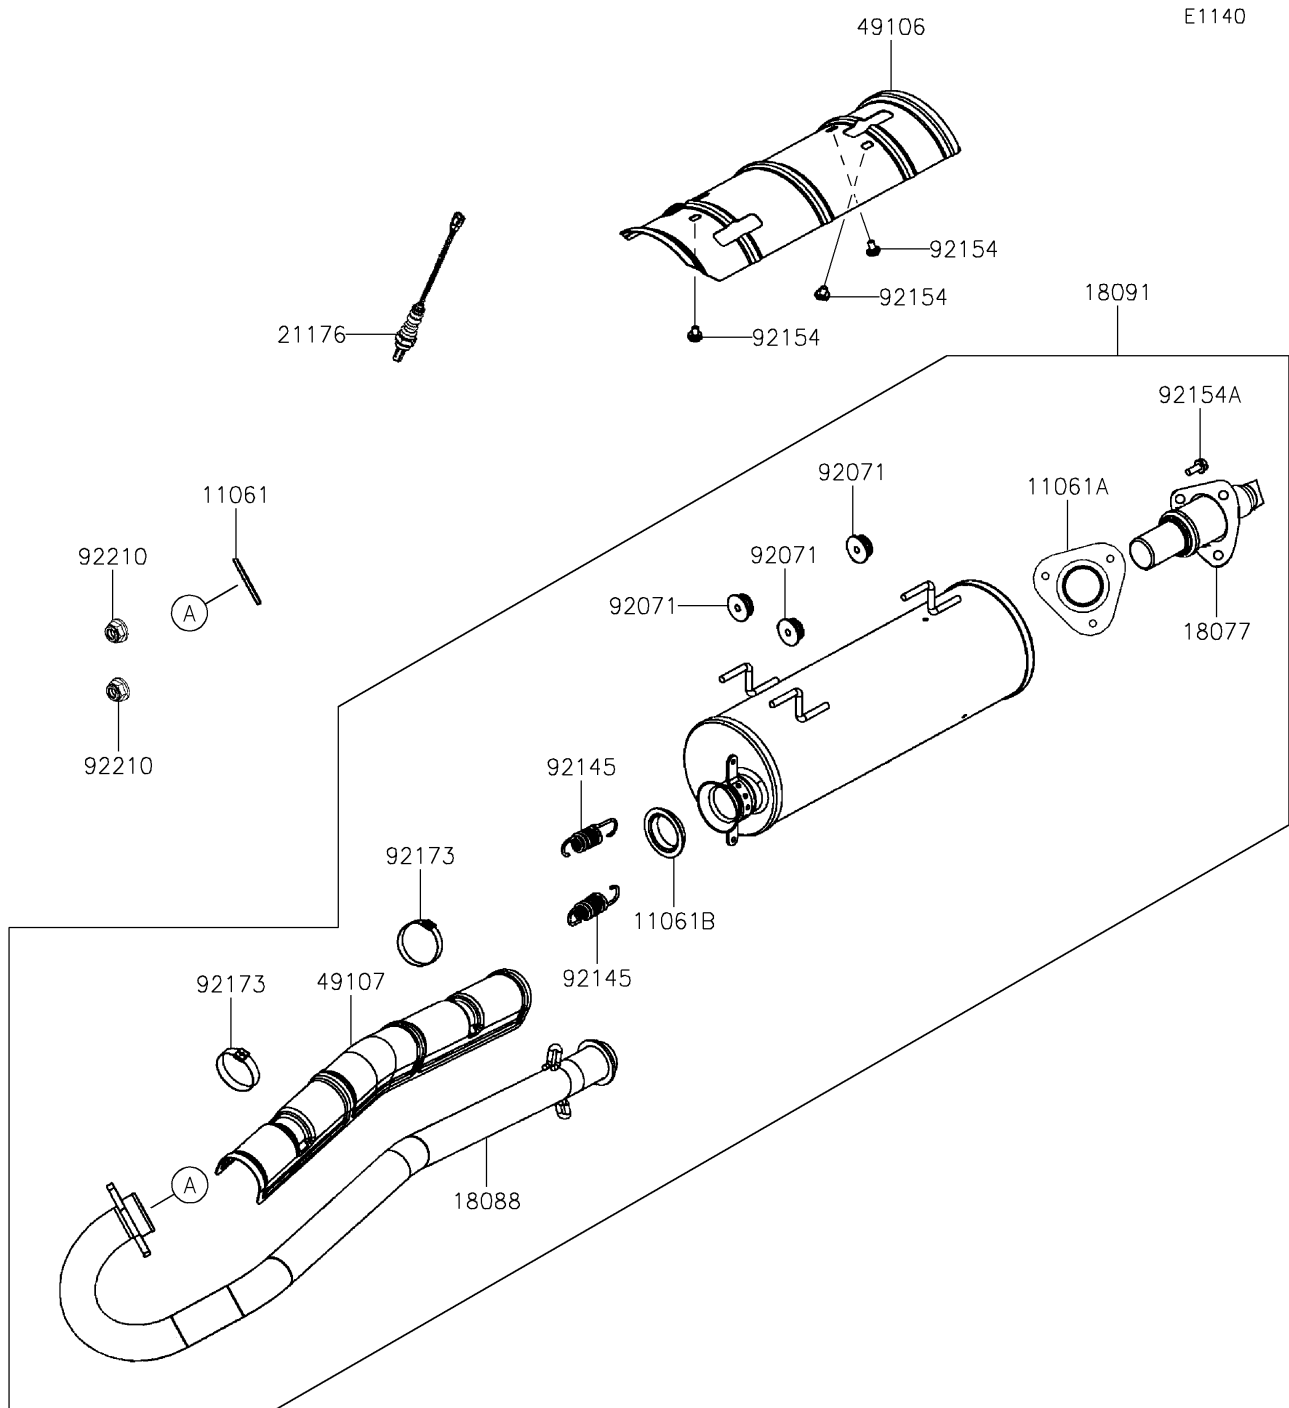

2026 BRUTE FORCE® 450 4x4

PARTS DIAGRAM

Muffler(s)