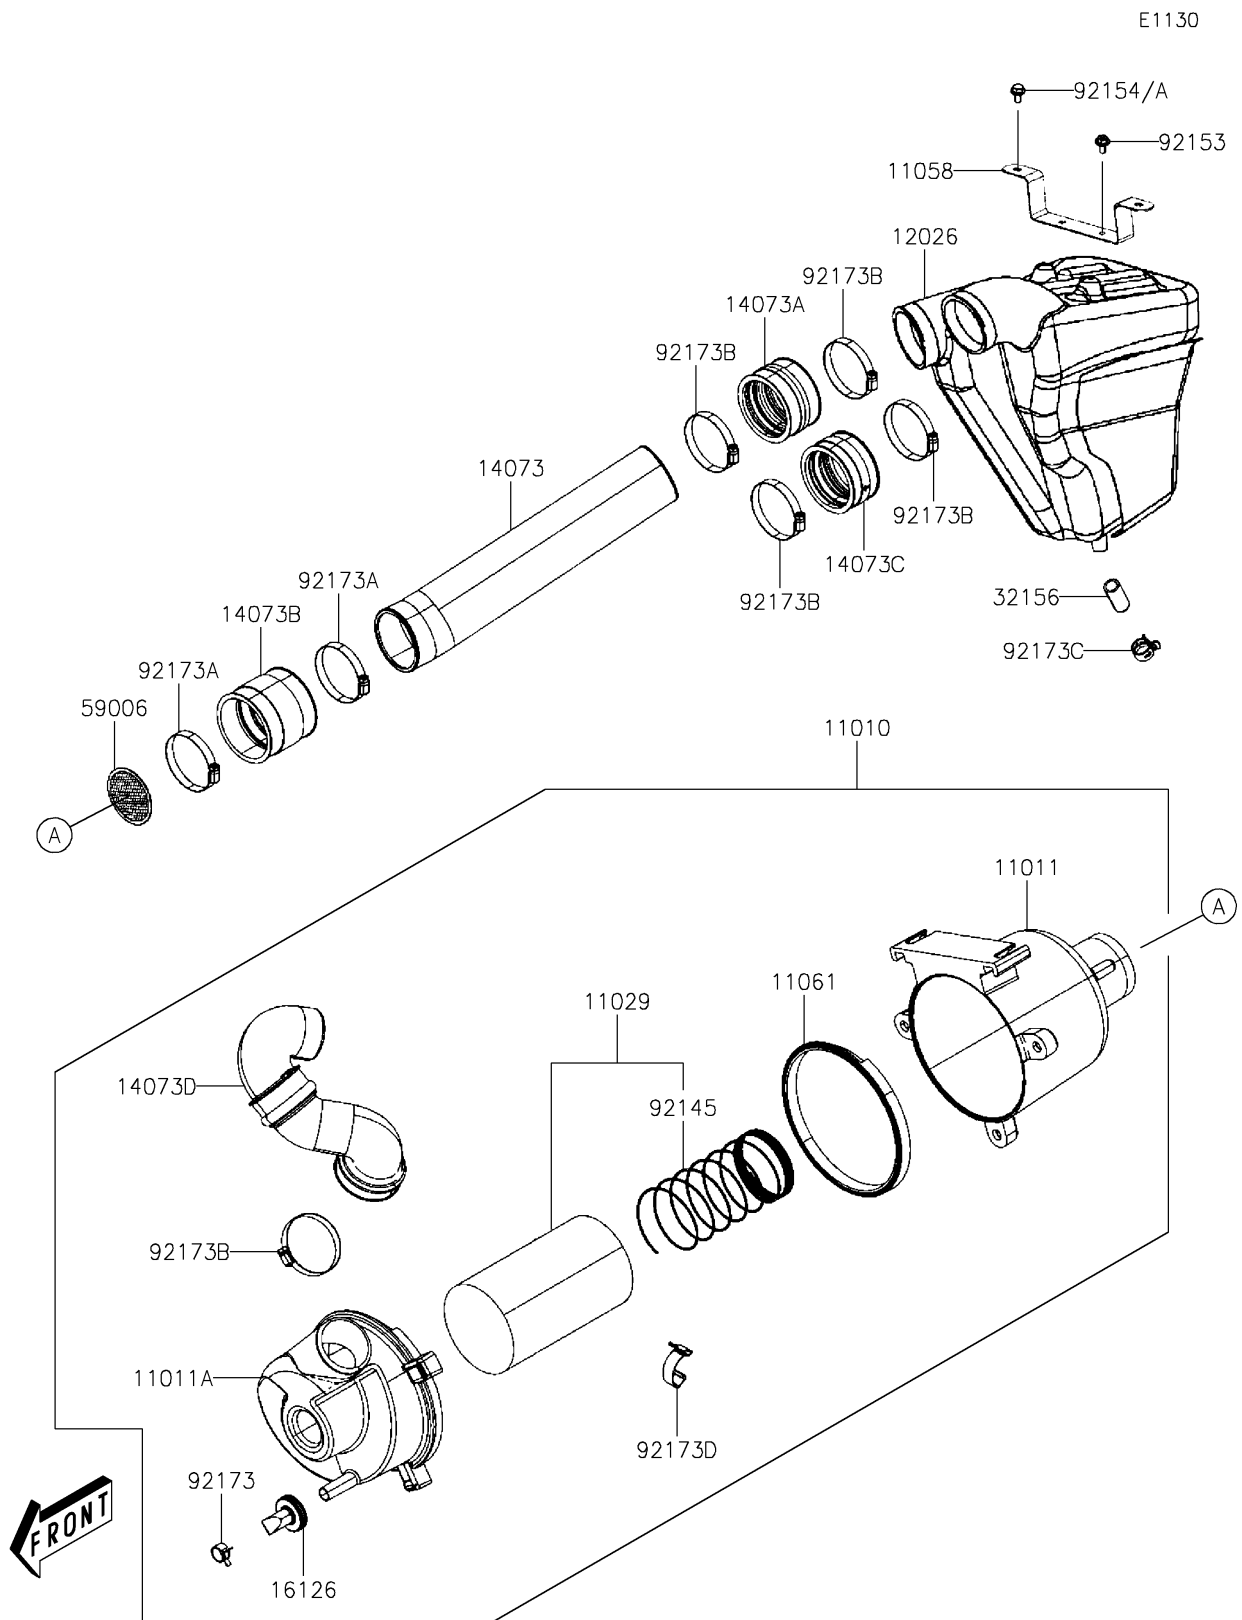

2026 BRUTE FORCE® 450 4x4

PARTS DIAGRAM

Air Cleaner

2026 BRUTE FORCE® 450 4x4

PARTS LIST

Air Cleaner

ITEM NAME	PART NUMBER	QUANTITY
FILTER-ASSY-AIR (Ref # 11010)	11010-Y002	1
CASE-AIR FILTER,BODY (Ref # 11011)	11011-Y014	1
CASE-AIR FILTER,COVER (Ref # 11011A)	11011-Y015	1
ELEMENT-ASSY-AIR FILTER (Ref # 11029)	11029-Y001	1
BRACKET,AIR CHAMBER (Ref # 11058)	11058-Y001	1
GASKET,AIR BOX (Ref # 11061)	11061-Y078	1
CHAMBER,AIR INTAKE (Ref # 12026)	12026-Y003	1
DUCT,AIR BOX-CHAMBER (Ref # 14073)	14073-Y026	1
DUCT,CHAMBER (Ref # 14073A)	14073-Y027	1
DUCT,AIR BOX (Ref # 14073B)	14073-Y028	1
DUCT,THROTTLE BODY-CHAMBER (Ref # 14073C)	14073-Y029	1
DUCT,INTAKE AIR BOX (Ref # 14073D)	14073-Y030	1
VALVE,AIR BOX (Ref # 16126)	16126-Y006	1
PIPE,DRAIN (Ref # 32156)	32156-Y002	1
ARRESTER-FLAME (Ref # 59006)	59006-Y001	1
SPRING,AIR BOX (Ref # 92145)	92145-Y077	1
BOLT,FLANGED,5X12 (Ref # 92153)	92153-1991	2
BOLT,6X12 (Ref # 92154)	92154-Y032	2
BOLT,6X12 (Ref # 92154A)	92154-Y265	2
CLAMP (Ref # 92173)	92173-Y060	1
CLAMP,70MM (Ref # 92173A)	92173-Y089	2
CLAMP,66MM (Ref # 92173B)	92173-Y090	5
CLAMP,14.8MM (Ref # 92173C)	92173-Y097	1
CLAMP,AIR FILTER CASE (Ref # 92173D)	92173-Y103	3