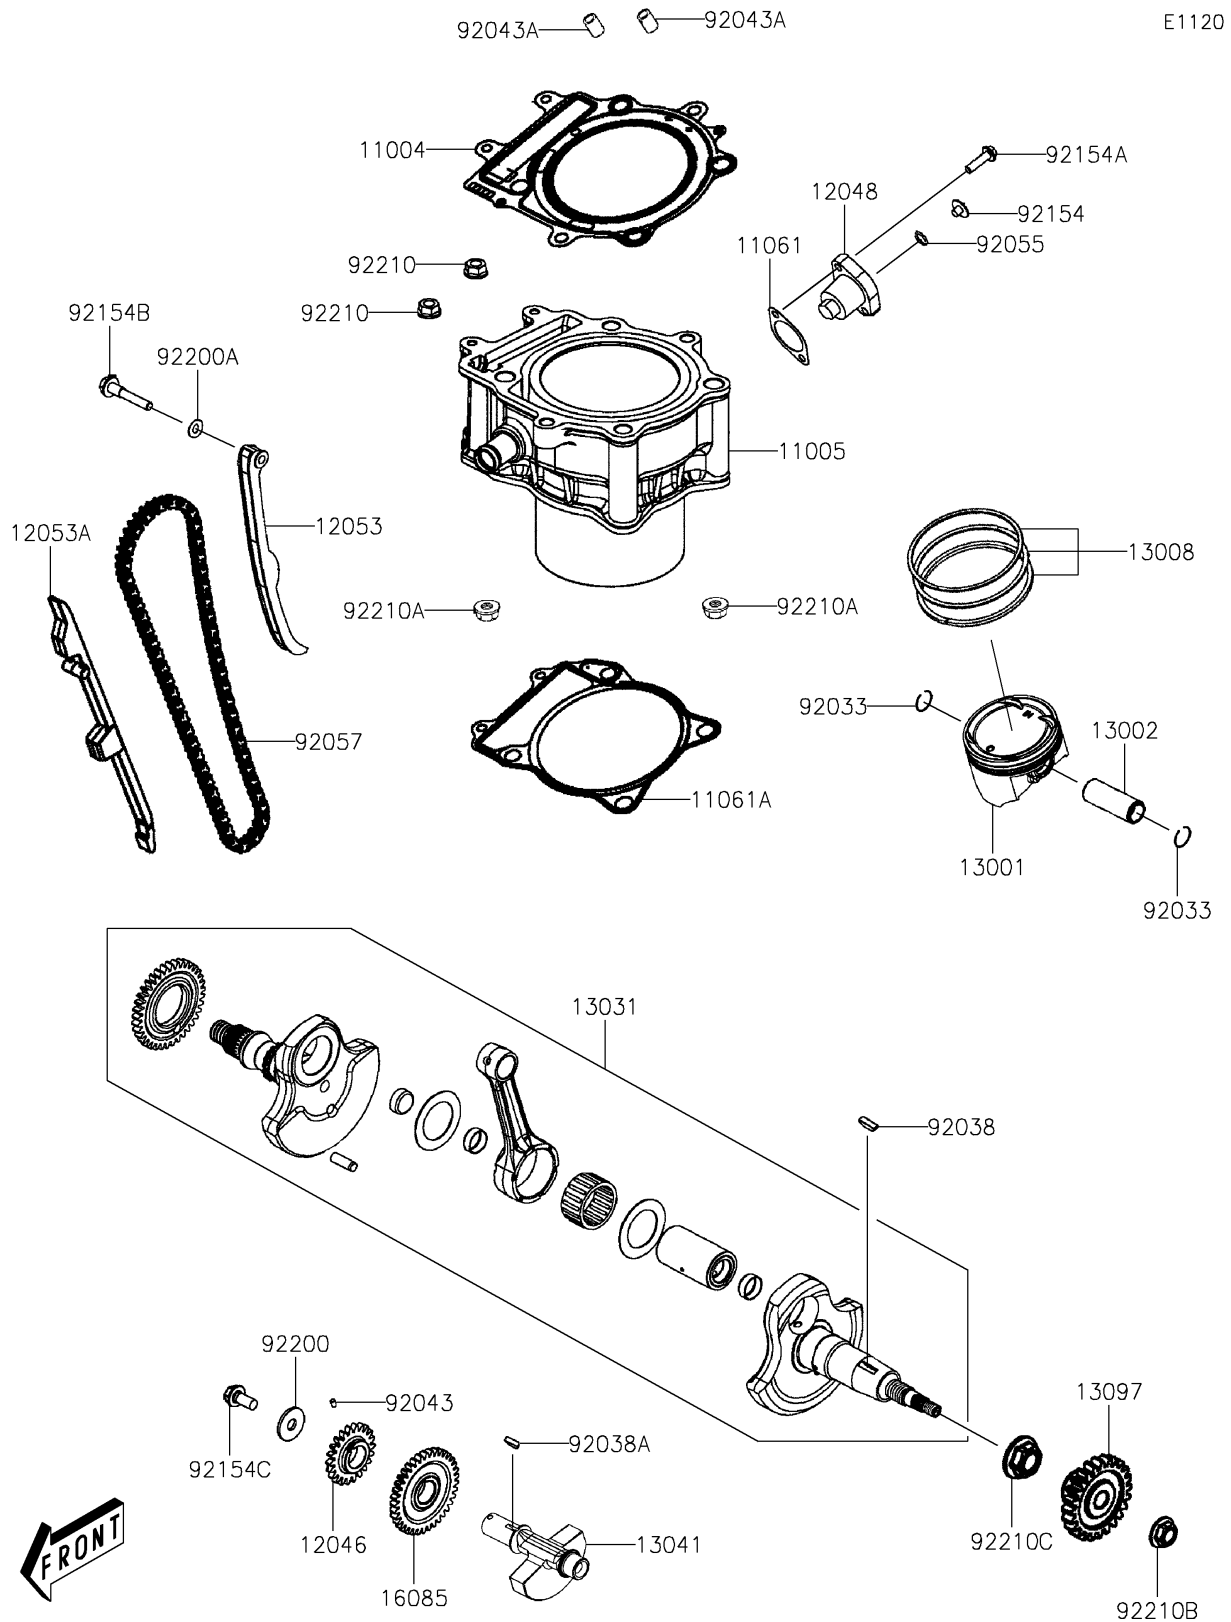

2026 Brute Force 450

PARTS DIAGRAM

Cylinder/Piston(s)

2026 Brute Force 450

PARTS LIST

Cylinder/Piston(s)

ITEM NAME	PART NUMBER	QUANTITY
GASKET-HEAD (Ref # 11004)	11004-Y007	1
CYLINDER-ENGINE (Ref # 11005)	11005-Y007	1
GASKET,TENSIONER LIFTER (Ref # 11061)	11061-Y070	1
GASKET,CYLINDER BASE (Ref # 11061A)	11061-Y075	1
SPROCKET,BALANCER (Ref # 12046)	12046-Y008	1
TENSIONER-ASSY (Ref # 12048)	12048-Y005	1
GUIDE-CHAIN,TENSIONER (Ref # 12053)	12053-Y013	1
GUIDE-CHAIN,CAM (Ref # 12053A)	12053-Y014	1
PISTON-ENGINE (Ref # 13001)	13001-Y007	1
PIN-PISTON (Ref # 13002)	13002-Y007	1
RING-SET-PISTON (Ref # 13008)	13008-Y007	1
CRANKSHAFT-COMP (Ref # 13031)	13031-Y007	1
BALANCER (Ref # 13041)	13041-Y001	1
GEAR-PRIMARY SPUR (Ref # 13097)	13097-Y001	1
GEAR,BALANCER (Ref # 16085)	16085-Y019	1
RING-SNAP (Ref # 92033)	92033-Y062	2
KEY,WOODRUFF (Ref # 92038)	92038-Y004	1
KEY,WOODRUFF (Ref # 92038A)	92038-Y005	1
PIN,DOWEL,4X65 (Ref # 92043)	92043-Y015	1
PIN,12X20 (Ref # 92043A)	92043-Y027	2
RING-O,1.5X9.5 (Ref # 92055)	92055-Y010	1
CHAIN,CAM (Ref # 92057)	92057-Y007	1
BOLT,6X6 (Ref # 92154)	92154-Y122	1
BOLT,FLANGE,6X25 (Ref # 92154A)	92154-Y130	2
BOLT,CAM CHAIN TENSIONER (Ref # 92154B)	92154-Y233	1
BOLT,FLANGED,10X20 (Ref # 92154C)	92154-Y247	1
WASHER,10.2X30X2.5 (Ref # 92200)	92200-Y107	1
WASHER,8MM (Ref # 92200A)	92200-Y123	1
NUT,6MM (Ref # 92210)	92210-Y027	2

2026 Brute Force 450

PARTS LIST

Cylinder/Piston(s)

ITEM NAME	PART NUMBER	QUANTITY
NUT,8MM (Ref # 92210A)	92210-Y028	2
NUT,10MM (Ref # 92210B)	92210-Y029	1
NUT (Ref # 92210C)	92210-Y085	1