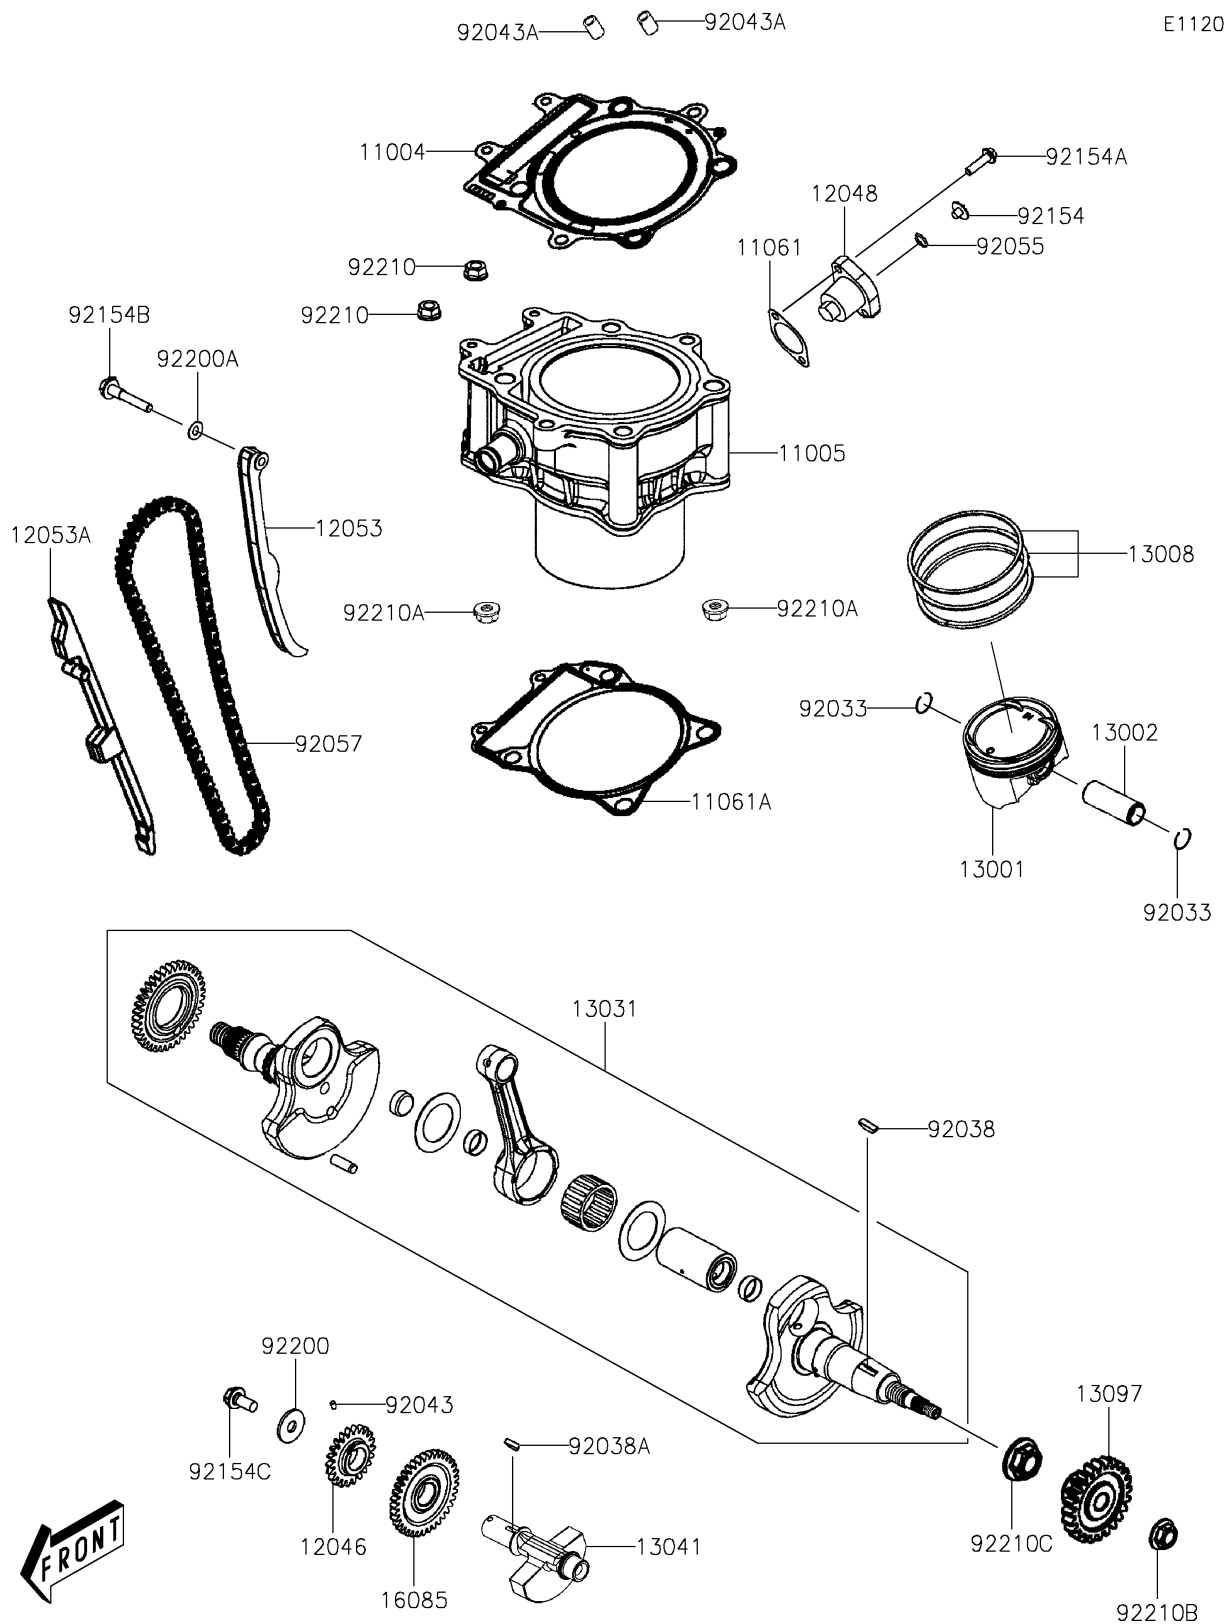

2026 BRUTE FORCE® 450 4x4

PARTS DIAGRAM

Cylinder/Piston(s)