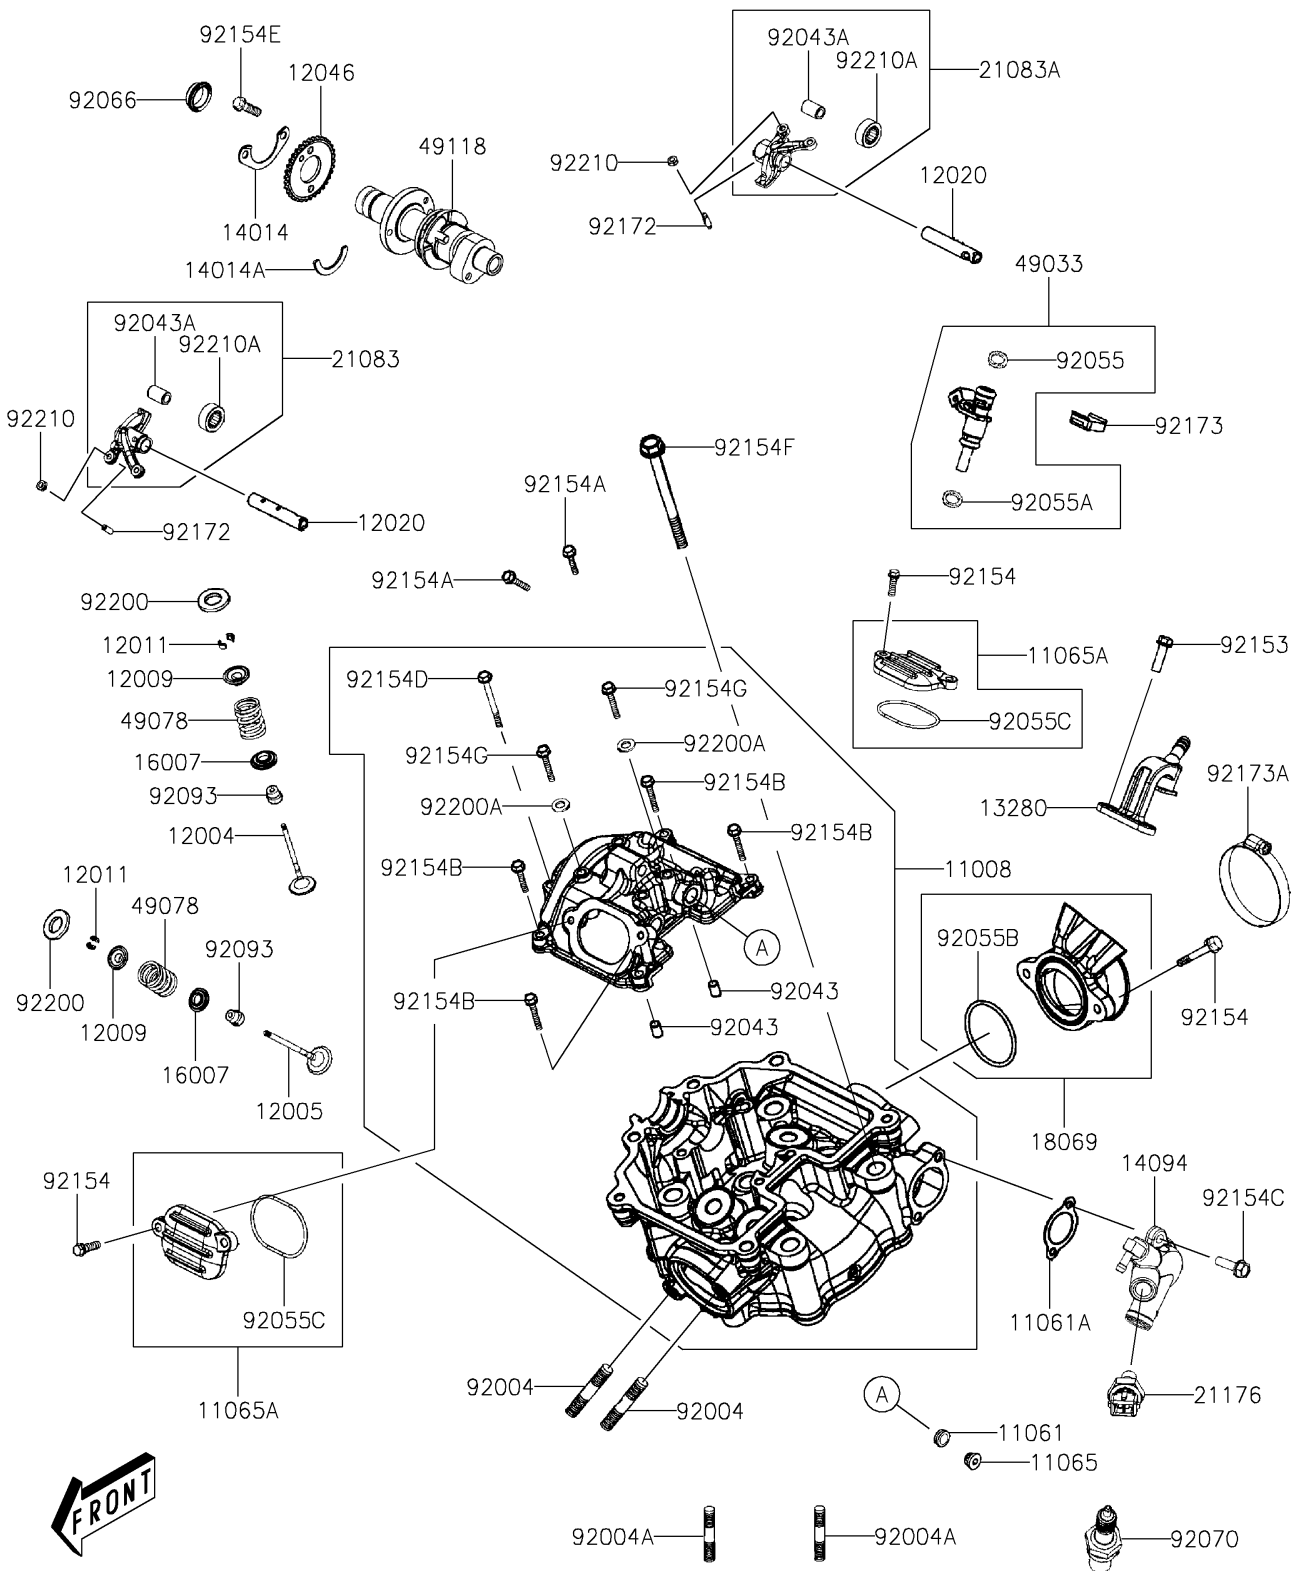

## PARTS DIAGRAM

### Cylinder Head

E1111

## PARTS LIST

### Cylinder Head

**ITEM NAME**

**PART NUMBER**

**QUANTITY**

---