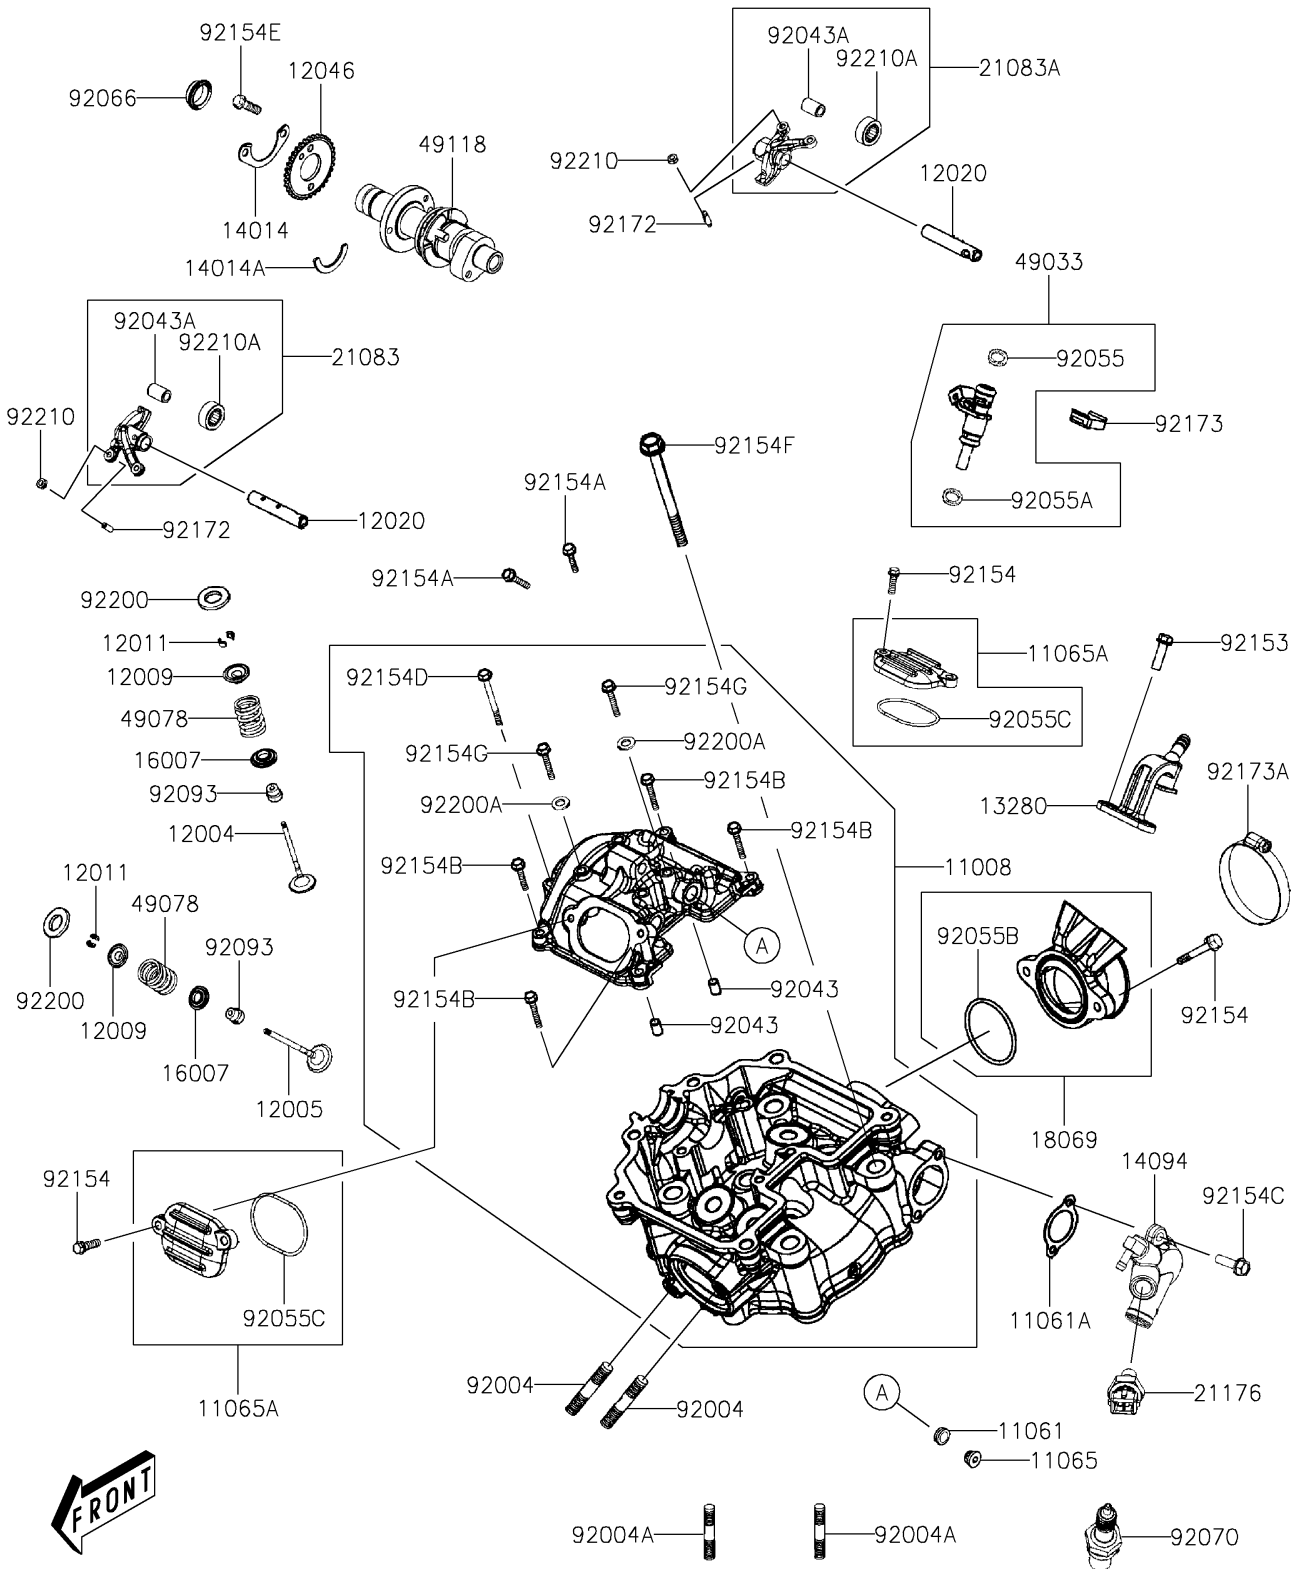

2025 Brute Force 450

PARTS DIAGRAM

Cylinder Head

E1111

2025 Brute Force 450

PARTS LIST

Cylinder Head

ITEM NAME

PART NUMBER

QUANTITY
