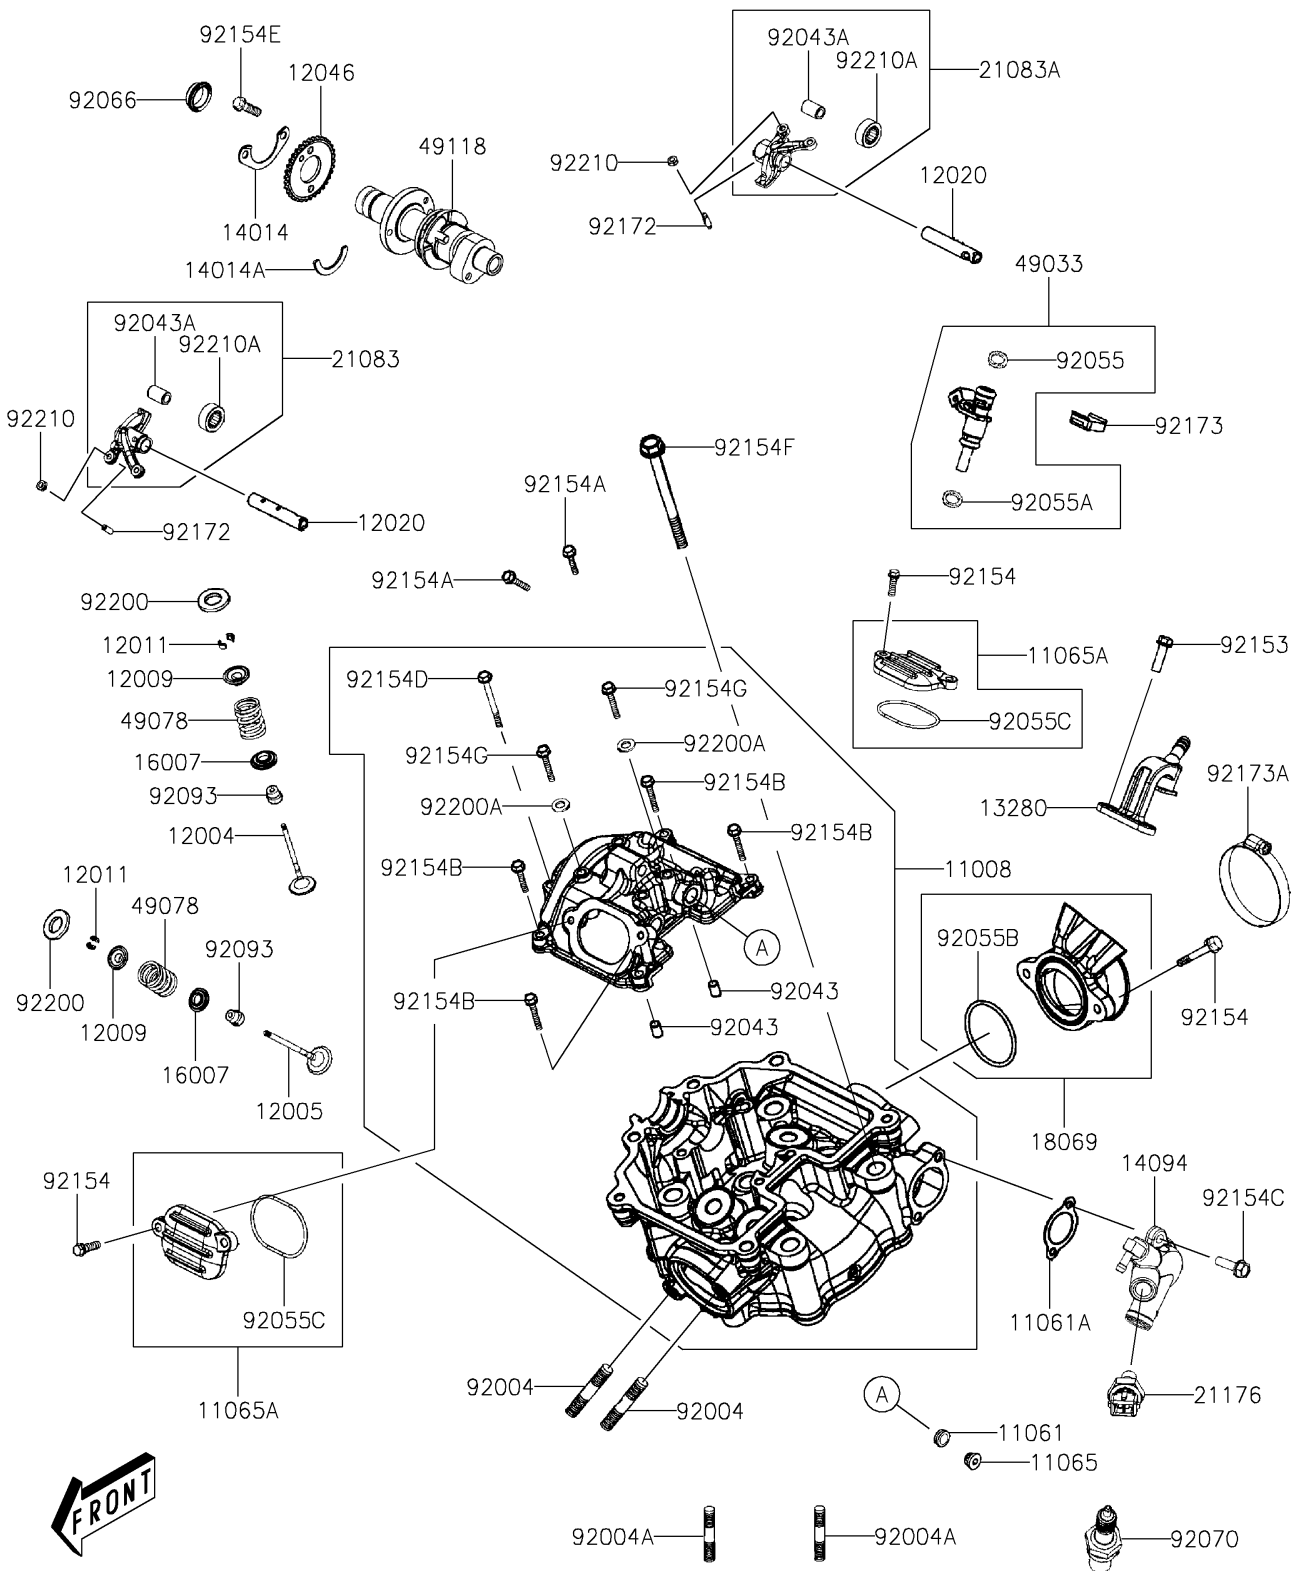

2026 Brute Force 450

PARTS DIAGRAM

Cylinder Head

E1111

2026 Brute Force 450

PARTS LIST

Cylinder Head

ITEM NAME	PART NUMBER	QUANTITY
HEAD-COMP-CYLINDER (Ref # 11008)	11008-Y009	1
GASKET (Ref # 11061)	11061-Y064	2
GASKET,WATER COVER (Ref # 11061A)	11061-Y076	1
CAP (Ref # 11065)	11065-Y041	2
CAP,ROCKER CASE (Ref # 11065A)	11065-Y045	2
VALVE-INTAKE (Ref # 12004)	12004-Y008	2
VALVE-EXHAUST (Ref # 12005)	12005-Y007	2
RETAINER-VALVE SPRING (Ref # 12009)	12009-Y004	4
COLLET (Ref # 12011)	12011-Y001	8
SHAFT-ROCKER (Ref # 12020)	12020-Y010	2
SPROCKET,CAMSHAFT (Ref # 12046)	12046-Y007	1
HOLDER (Ref # 13280)	13280-Y026	1
PLATE-POSITION (Ref # 14014)	14014-Y001	1
PLATE-POSITION (Ref # 14014A)	14014-Y002	1
COVER,WATER PUMP (Ref # 14094)	14094-Y004	1
SEAT-SPRING (Ref # 16007)	16007-Y009	4
HOLDER-EXHAUST PIPE (Ref # 18069)	18069-Y001	1
ARM,ROCKER,EX (Ref # 21083)	21083-Y006	1
ARM,ROCKER,IN (Ref # 21083A)	21083-Y007	1
SENSOR,WATER TEMP (Ref # 21176)	21176-Y011	1
NOZZLE-INJECTION (Ref # 49033)	49033-Y004	1
SPRING-ENGINE VALVE (Ref # 49078)	49078-Y011	4
CAMSHAFT-COMP (Ref # 49118)	49118-Y007	1
STUD,8X40 (Ref # 92004)	92004-Y010	2
STUD,8X40 (Ref # 92004A)	92004-Y019	2
PIN,8X14 (Ref # 92043)	92043-Y012	2
PIN,ROCKER ARM (Ref # 92043A)	92043-Y025	2
RING-O,BLACK (Ref # 92055)	92055-Y053	1
RING-O,GREEN (Ref # 92055A)	92055-Y054	1