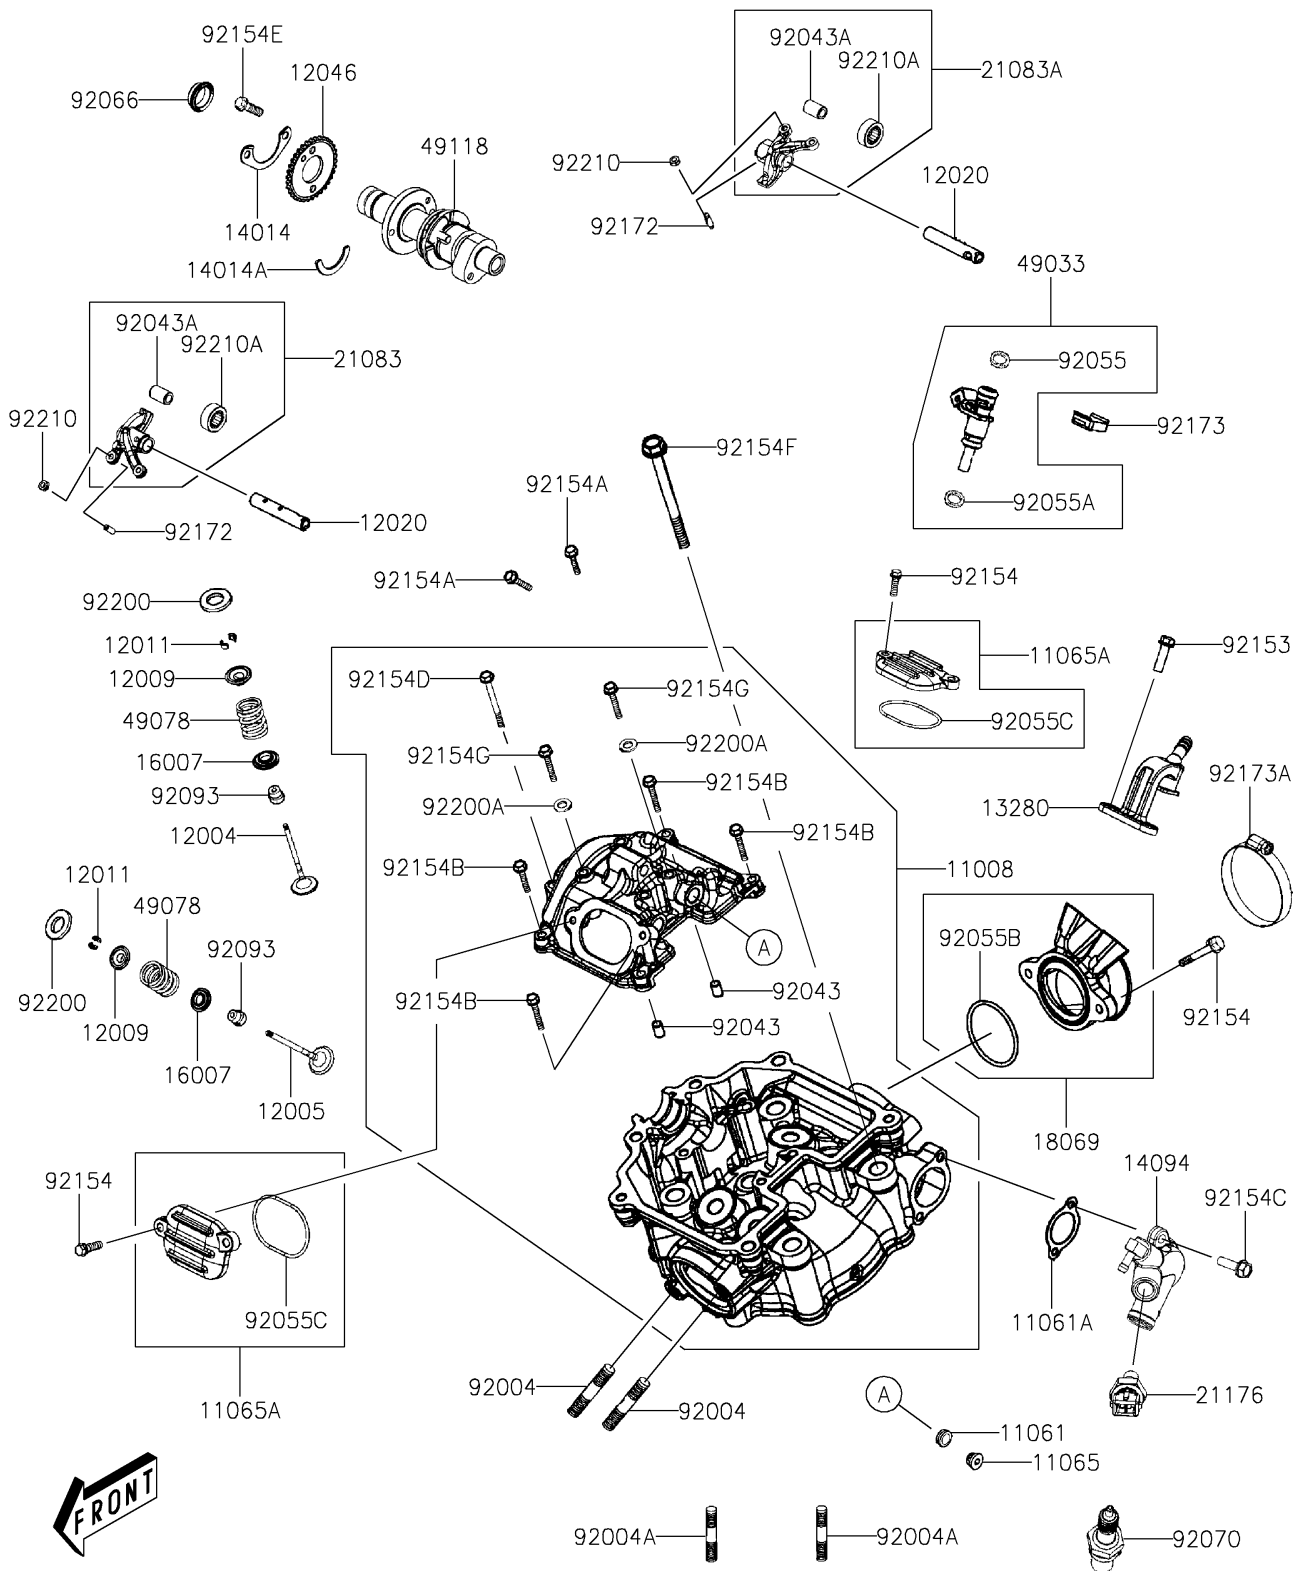

2026 BRUTE FORCE® 450 4x4

PARTS DIAGRAM

Cylinder Head

E1111

2026 BRUTE FORCE® 450 4x4

PARTS LIST

Cylinder Head

ITEM NAME	PART NUMBER	QUANTITY
HEAD-COMP-CYLINDER (Ref # 11008)	11008-Y009	1
GASKET (Ref # 11061)	11061-Y064	2
GASKET,WATER COVER (Ref # 11061A)	11061-Y076	1
CAP (Ref # 11065)	11065-Y041	2
CAP,ROCKER CASE (Ref # 11065A)	11065-Y045	2
VALVE-INTAKE (Ref # 12004)	12004-Y008	2
VALVE-EXHAUST (Ref # 12005)	12005-Y007	2
RETAINER-VALVE SPRING (Ref # 12009)	12009-Y004	4
COLLET (Ref # 12011)	12011-Y001	8
SHAFT-ROCKER (Ref # 12020)	12020-Y010	2
SPROCKET,CAMSHAFT (Ref # 12046)	12046-Y007	1
HOLDER (Ref # 13280)	13280-Y026	1
PLATE-POSITION (Ref # 14014)	14014-Y001	1
PLATE-POSITION (Ref # 14014A)	14014-Y002	1
COVER,WATER PUMP (Ref # 14094)	14094-Y004	1
SEAT-SPRING (Ref # 16007)	16007-Y009	4
HOLDER-EXHAUST PIPE (Ref # 18069)	18069-Y001	1
ARM,ROCKER,EX (Ref # 21083)	21083-Y006	1
ARM,ROCKER,IN (Ref # 21083A)	21083-Y007	1
SENSOR,WATER TEMP (Ref # 21176)	21176-Y011	1
NOZZLE-INJECTION (Ref # 49033)	49033-Y004	1
SPRING-ENGINE VALVE (Ref # 49078)	49078-Y011	4
CAMSHAFT-COMP (Ref # 49118)	49118-Y007	1
STUD,8X40 (Ref # 92004)	92004-Y010	2
STUD,8X40 (Ref # 92004A)	92004-Y019	2
PIN,8X14 (Ref # 92043)	92043-Y012	2
PIN,ROCKER ARM (Ref # 92043A)	92043-Y025	2
RING-O,BLACK (Ref # 92055)	92055-Y053	1
RING-O,GREEN (Ref # 92055A)	92055-Y054	1