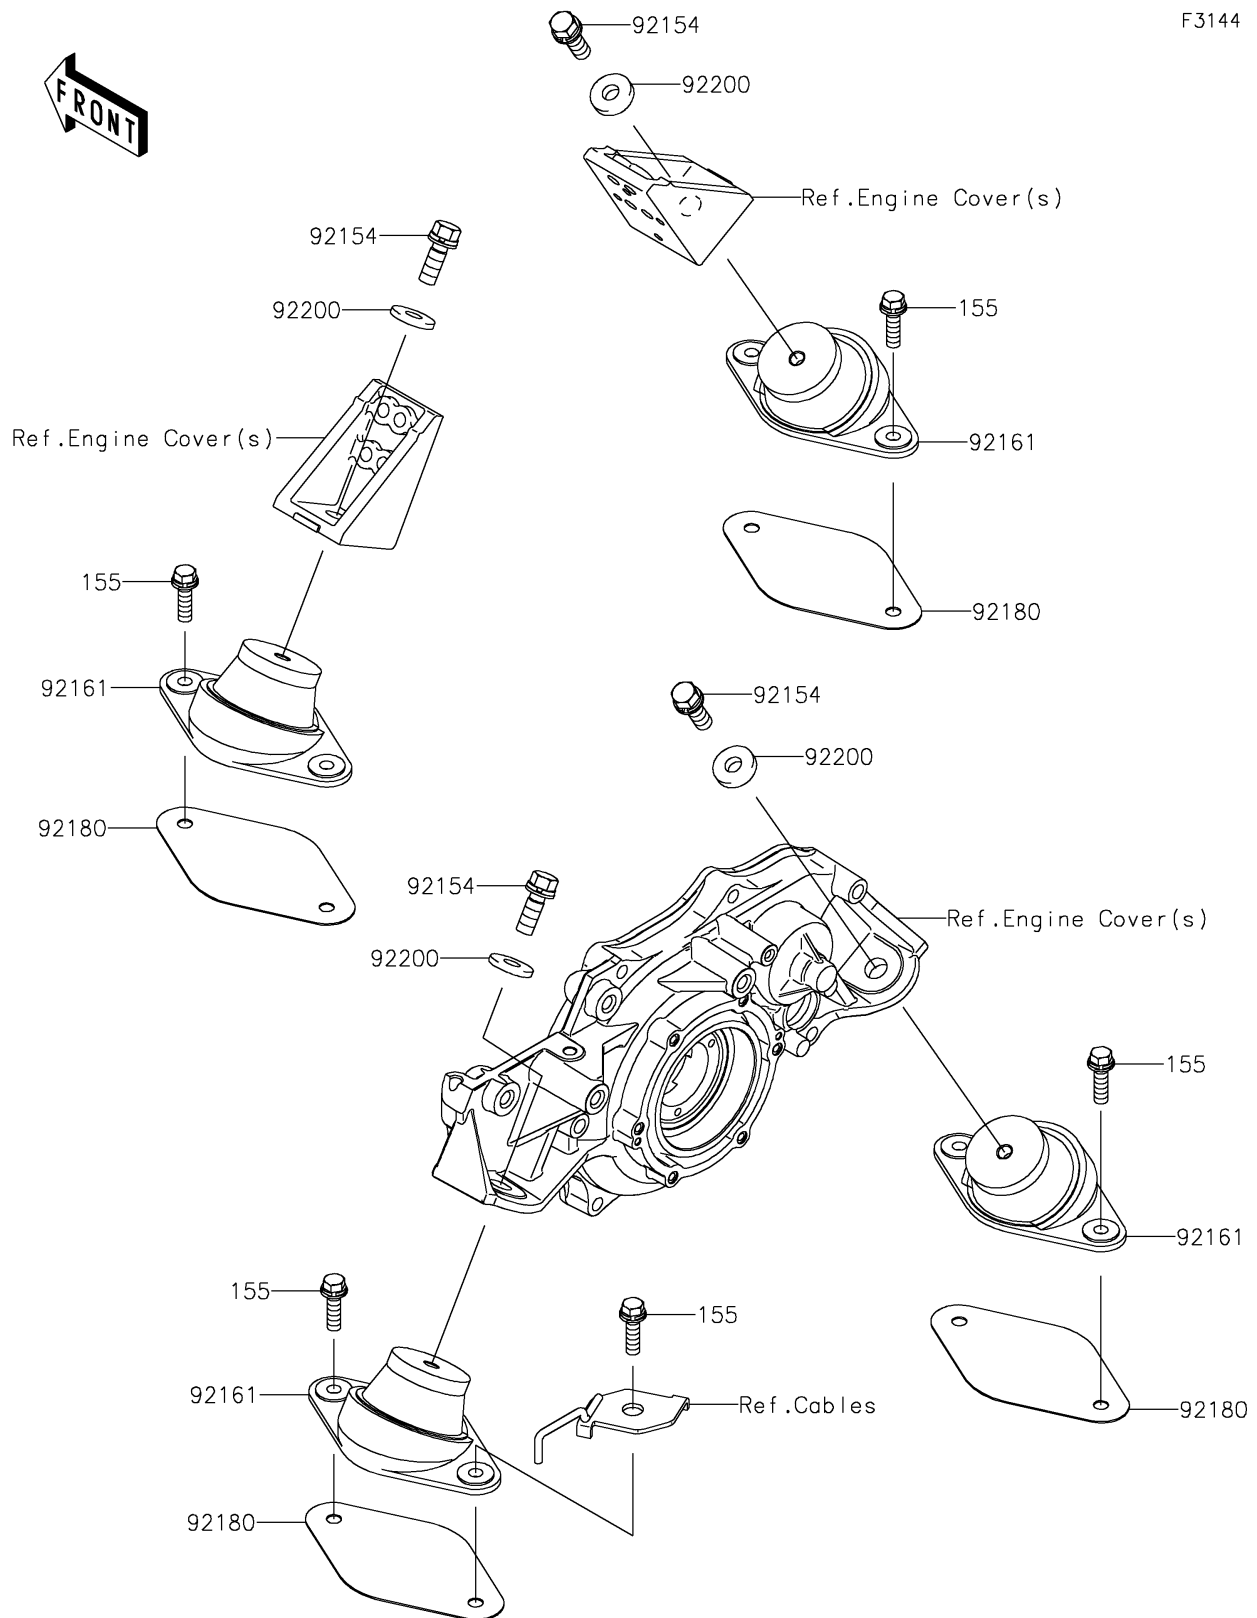

2026 JET SKI® ULTRA® 310LX-S

PARTS DIAGRAM

Engine Mount

2026 JET SKI® ULTRA® 310LX-S

PARTS LIST

Engine Mount

ITEM NAME	PART NUMBER	QUANTITY
BOLT,WSP,10X30 (Ref # 92154)	92154-3715	4
DAMPER,ENGINE MOUNT (Ref # 92161)	92161-3789	4
SHIM,T=1.0 (Ref # 92180)	92180-3716	AR
WASHER,10.5X26X4 (Ref # 92200)	92200-3798	4
BOLT-WSP-SMALL,8X30 (Ref # 155)	155R0830	8