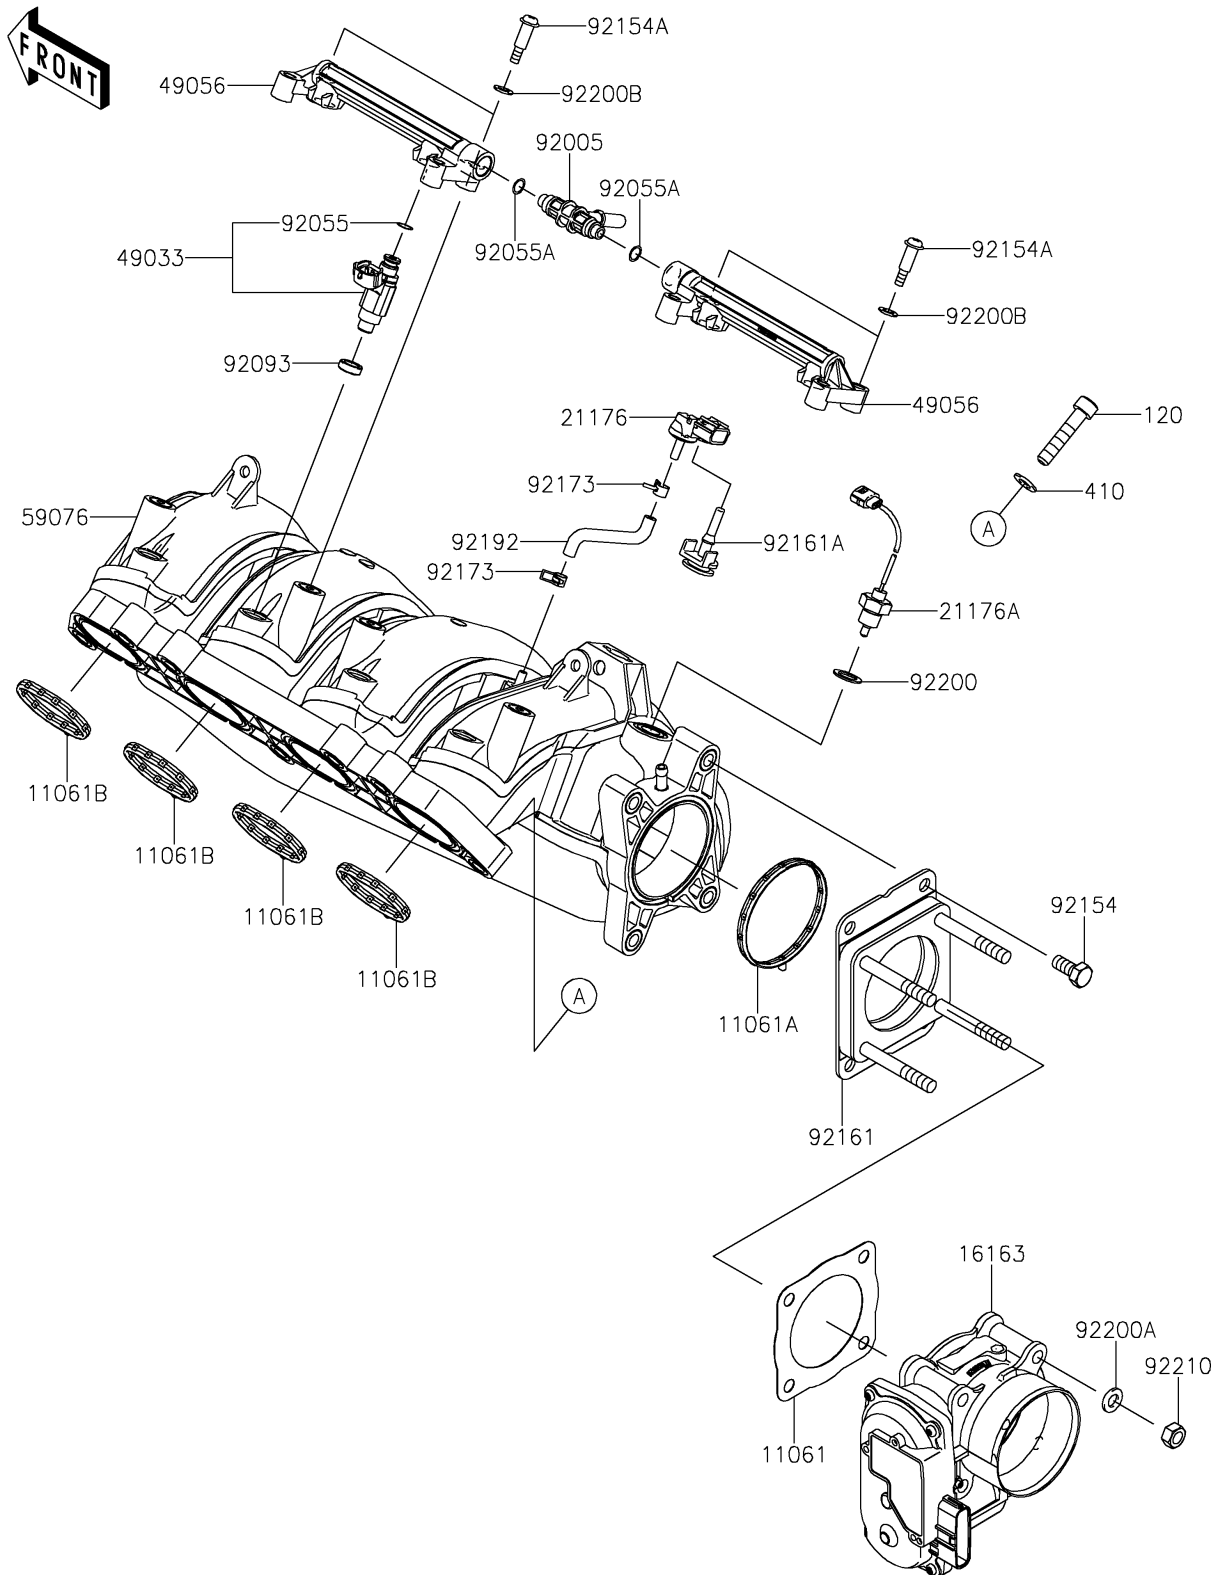

2026 JET SKI® ULTRA® 310LX-S

PARTS DIAGRAM

Throttle

E1510

2026 JET SKI® ULTRA® 310LX-S

PARTS LIST

Throttle

ITEM NAME	PART NUMBER	QUANTITY
GASKET,THROTTLE (Ref # 11061)	11061-0824	1
GASKET,MANIFOLD (Ref # 11061A)	11061-3766	1
GASKET,THROTTLE (Ref # 11061B)	11061-3767	4
THROTTLE-ASSY (Ref # 16163)	16163-1168	1
SENSOR,PRESSURE (Ref # 21176)	21176-0937	1
SENSOR,AIR TEMPERATURE (Ref # 21176A)	21176-3767	1
NOZZLE-INJECTION (Ref # 49033)	49033-3709	4
PIPE-INJECTION,FUEL (Ref # 49056)	49056-3705	2
MANIFOLD-INTAKE (Ref # 59076)	59076-0006	1
FITTING,FUEL PIPE (Ref # 92005)	92005-3766	1
RING-O,INJECTION NOZZLE (Ref # 92055)	92055-1622	4
RING-O (Ref # 92055A)	92055-3782	2
SEAL (Ref # 92093)	92093-0127	4
BOLT (Ref # 92154)	92154-1389	4
BOLT (Ref # 92154A)	92154-3713	4
DAMPER (Ref # 92161)	92161-1635	1
DAMPER (Ref # 92161A)	92161-3796	1
CLAMP (Ref # 92173)	92173-3702	2
TUBE (Ref # 92192)	92192-1361	1
WASHER,12X18X1 (Ref # 92200)	92200-0712	1
WASHER (Ref # 92200A)	92200-3806	4
WASHER (Ref # 92200B)	92200-3807	4
NUT (Ref # 92210)	92210-0897	4
BOLT-SOCKET,8X40 (Ref # 120)	120CC0840	7
WASHER-PLAIN-SMALL,8MM (Ref # 410)	410S0800	7