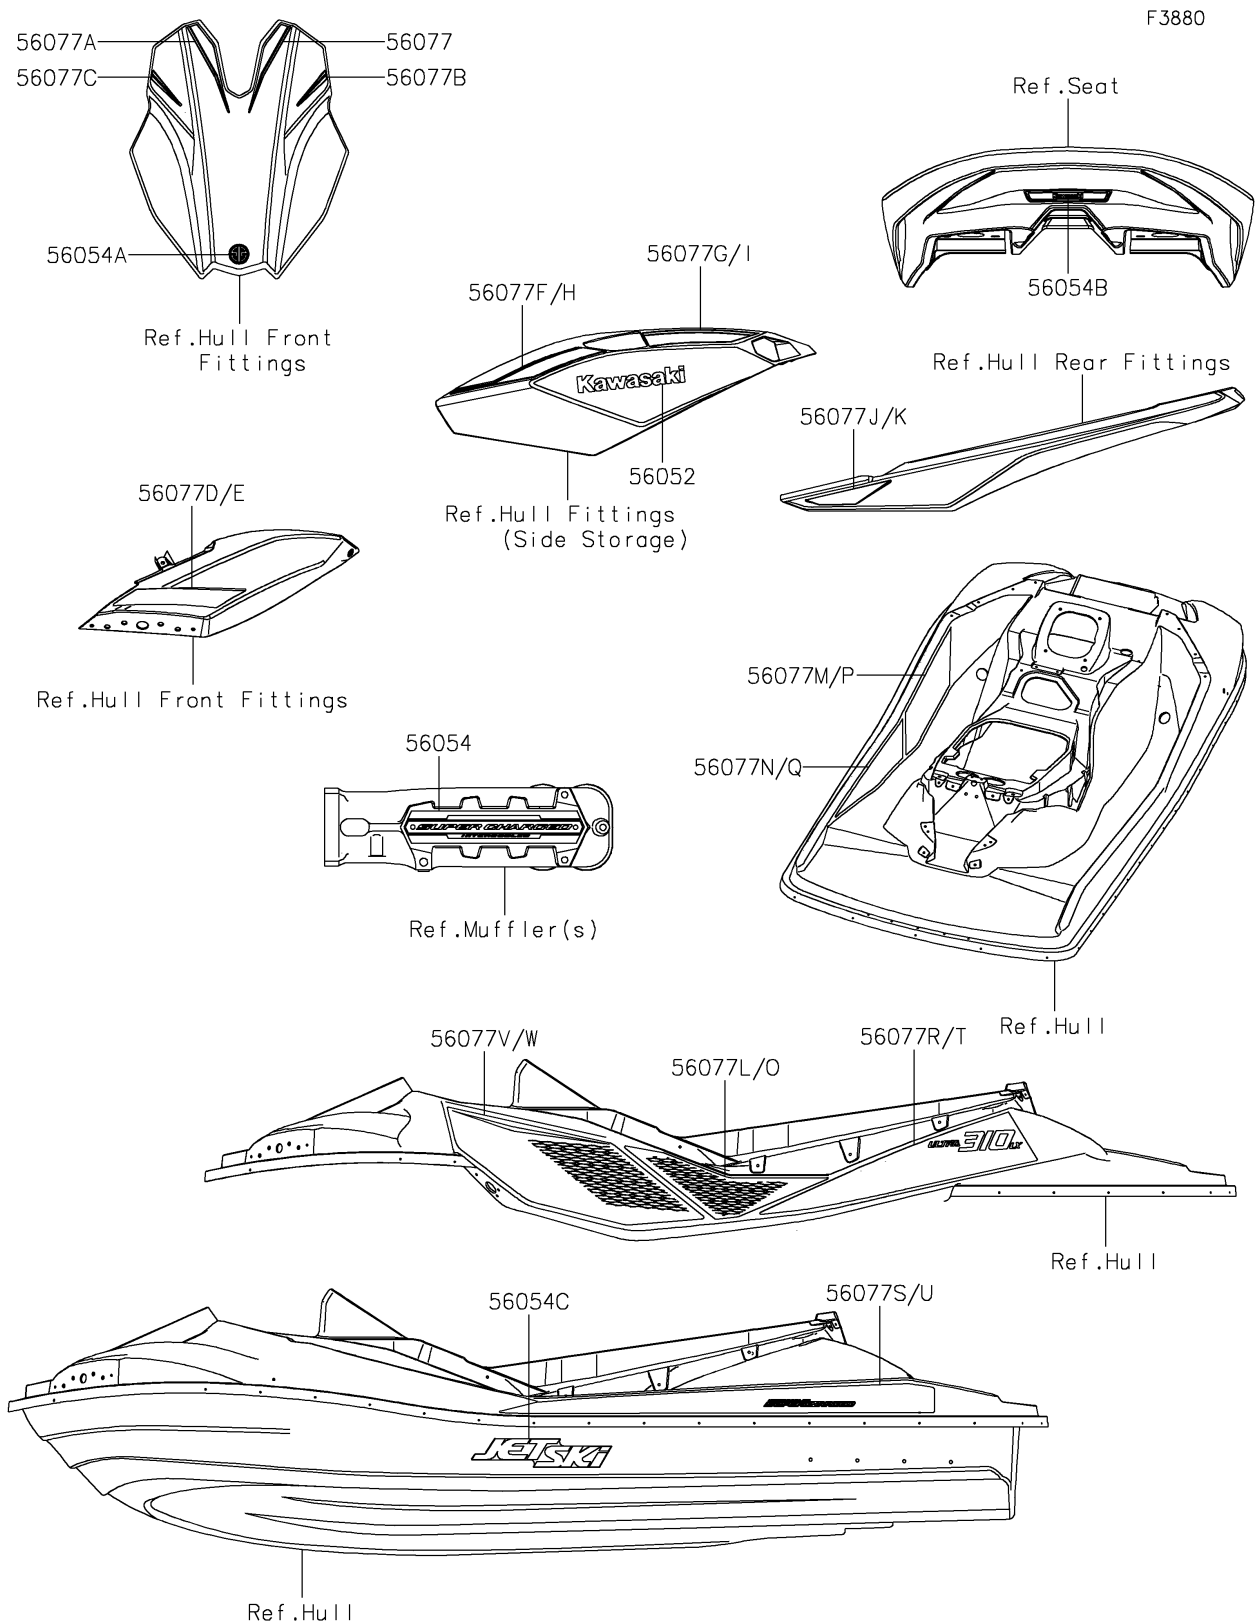

2026 Ultra 310LX

PARTS DIAGRAM

Decals

2026 Ultra 310LX

PARTS LIST

Decals

ITEM NAME	PART NUMBER	QUANTITY
MARK,KAWASAKI (Ref # 56052)	56052-0866	2
MARK,SUPER CHARGED (Ref # 56054)	56054-1334	1
MARK,HATCH COVER,RIVER (Ref # 56054A)	56054-2918	1
MARK,RR GRIP,KAWASAKI (Ref # 56054B)	56054-3927	1
MARK,HULL,JETSKI (Ref # 56054C)	56054-4002	2
PATTERN,HATCH COVER,LH,UPP (Ref # 56077)	56077-3910	1
PATTERN,HATCH COVER,RH,UPP (Ref # 56077A)	56077-3911	1
PATTERN,HATCH COVER,LH,LWR (Ref # 56077B)	56077-3912	1
PATTERN,HATCH COVER,RH,LWR (Ref # 56077C)	56077-3913	1
PATTERN,SIDE COVER,FR,LH (Ref # 56077D)	56077-3914	1
PATTERN,SIDE COVER,FR,RH (Ref # 56077E)	56077-3915	1
PATTERN,SIDE COVER,FR,LH (Ref # 56077F)	56077-3916	1
PATTERN,SIDE COVER,RR,LH (Ref # 56077G)	56077-3917	1
PATTERN,SIDE COVER,FR,RH (Ref # 56077H)	56077-3918	1
PATTERN,SIDE COVER,RR,RH (Ref # 56077I)	56077-3919	1
PATTERN,SIDE COVER,LH (Ref # 56077J)	56077-3920	1
PATTERN,SIDE COVER,RH (Ref # 56077K)	56077-3921	1
PATTERN,DECK,LH,CNT (Ref # 56077L)	56077-7238	1
PATTERN,DECK,LH,CNT,INNER (Ref # 56077M)	56077-7240	1
PATTERN,DECK,LH,RR,INNER (Ref # 56077N)	56077-7241	1
PATTERN,DECK,RH,CNT (Ref # 56077O)	56077-7246	1
PATTERN,DECK,RH,CNT,INNER (Ref # 56077P)	56077-7248	1
PATTERN,DECK,RH,RR,INNER (Ref # 56077Q)	56077-7249	1
PATTERN,DECK,LH,RR (Ref # 56077R)	56077-7263	1
PATTERN,DECK,LH,OUTER (Ref # 56077S)	56077-7264	1
PATTERN,DECK,RH,RR (Ref # 56077T)	56077-7265	1
PATTERN,DECK,RH,OUTER (Ref # 56077U)	56077-7266	1
PATTERN,DECK,LH,FR (Ref # 56077V)	56077-7267	1
PATTERN,DECK,RH,FR (Ref # 56077W)	56077-7270	1