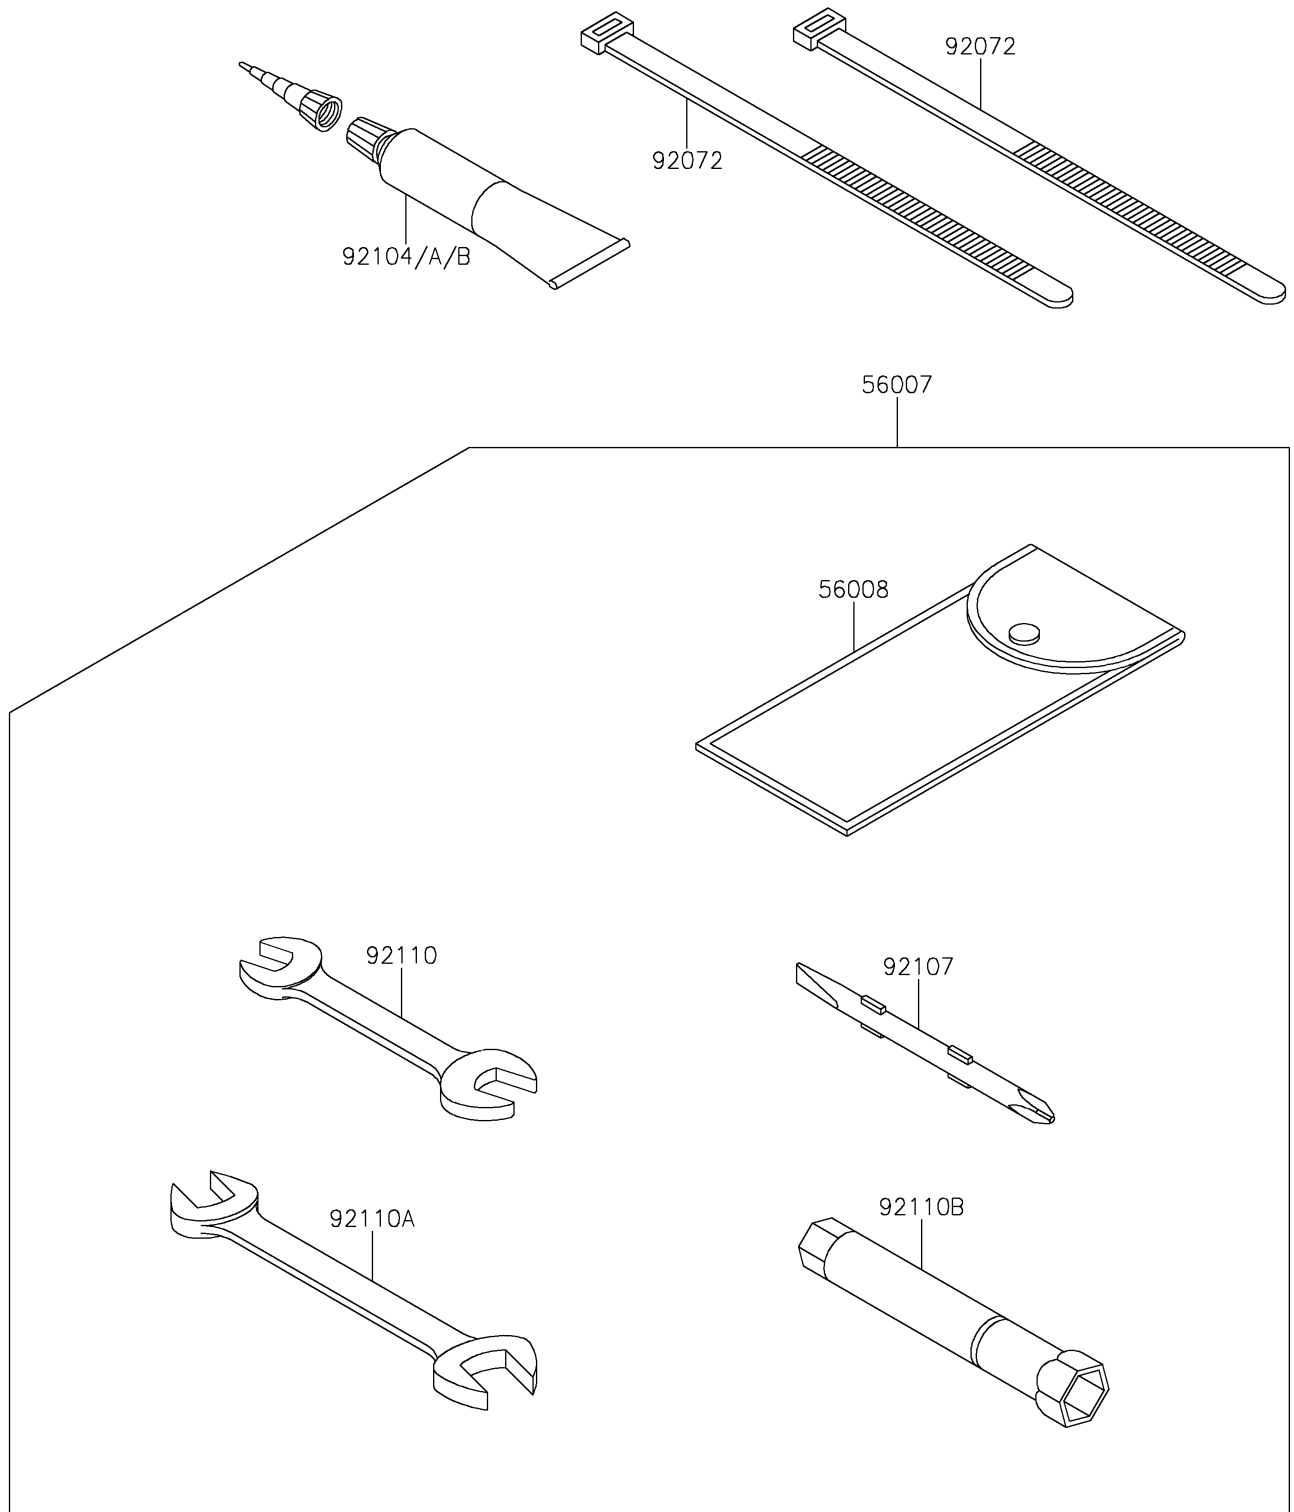

2026 Ultra 310LX

PARTS DIAGRAM

Owner's Tools

F3182

2026 Ultra 310LX

PARTS LIST

Owner's Tools

Kawasaki

Let the Good Times Roll®

ITEM NAME

PART NUMBER

QUANTITY
