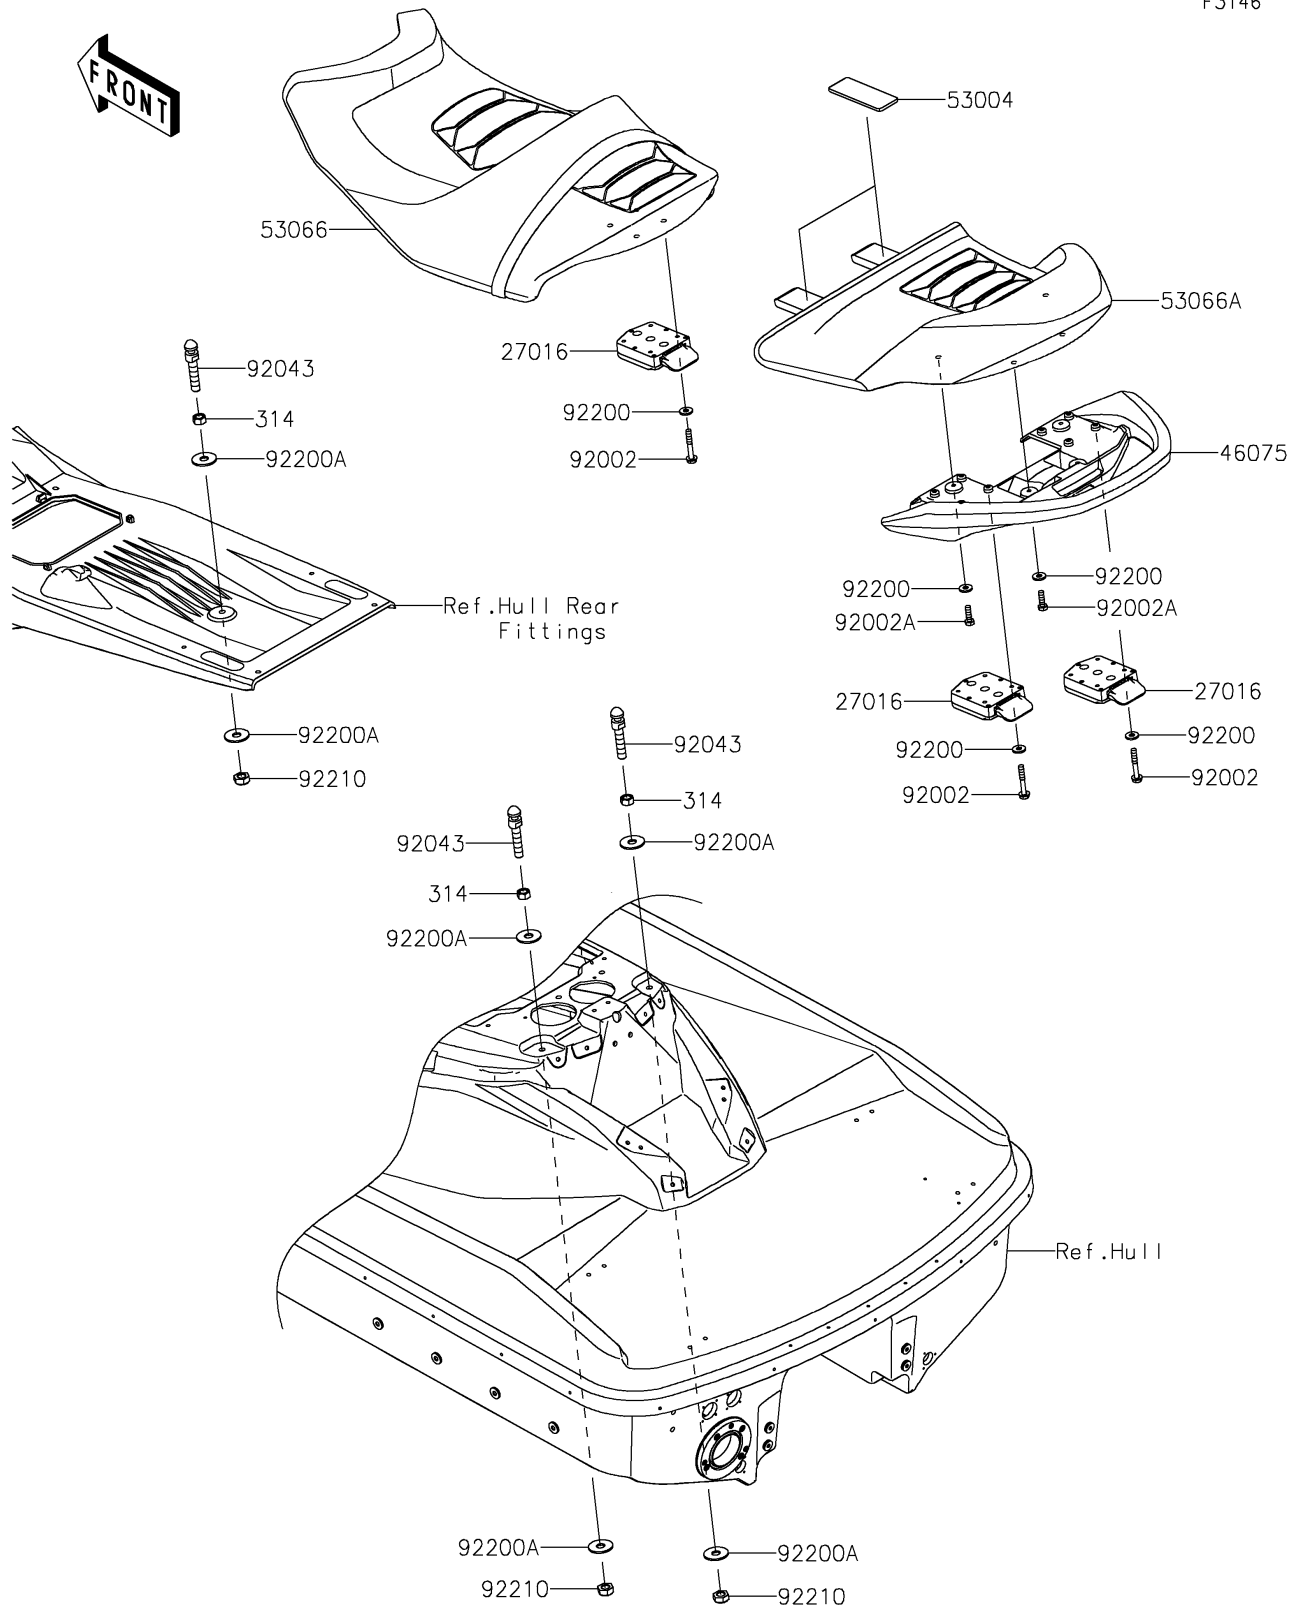

2026 Ultra 310LX

PARTS DIAGRAM

Seat

F3146

2026 Ultra 310LX

PARTS LIST

Seat

ITEM NAME

PART NUMBER

QUANTITY
