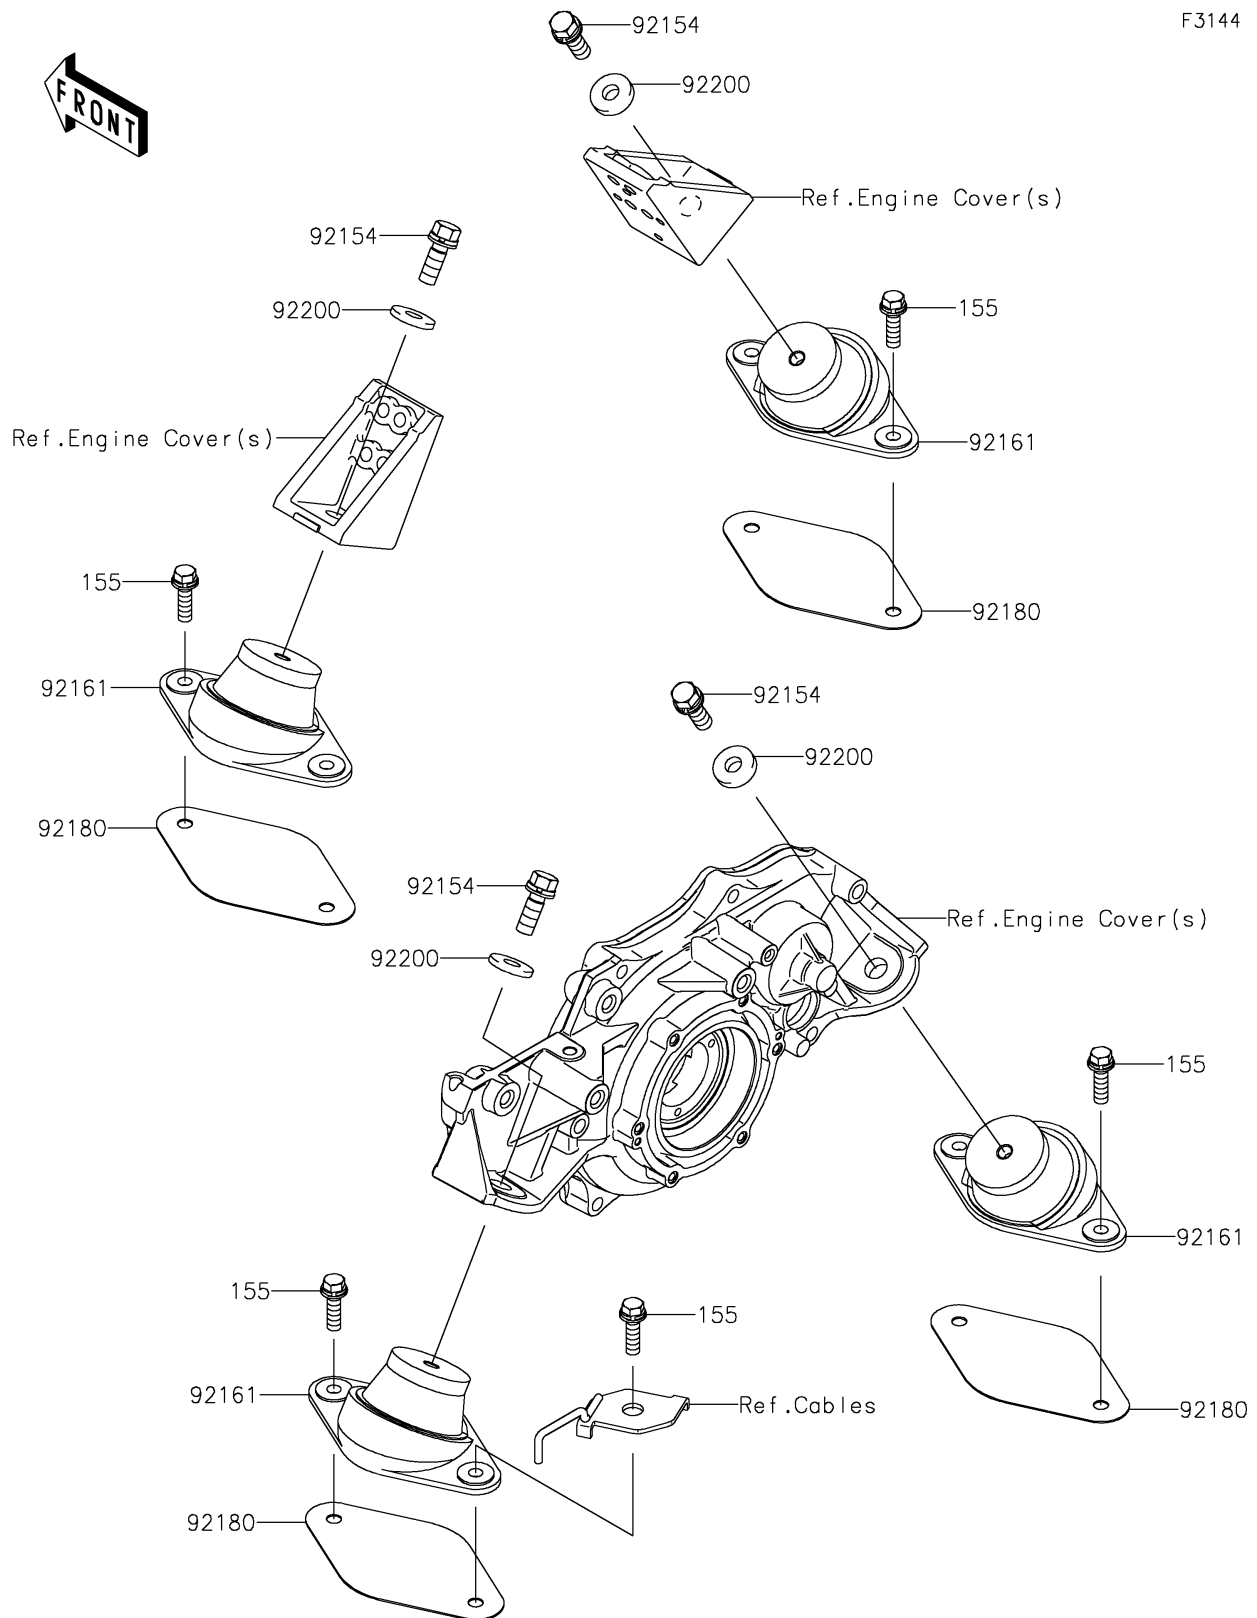

2026 JET SKI® ULTRA® 310LX

PARTS DIAGRAM

Engine Mount

2026 JET SKI® ULTRA® 310LX

PARTS LIST

Engine Mount

ITEM NAME	PART NUMBER	QUANTITY
BOLT,WSP,10X30 (Ref # 92154)	92154-3715	4
DAMPER,ENGINE MOUNT (Ref # 92161)	92161-3789	4
SHIM,T=1.0 (Ref # 92180)	92180-3716	AR
WASHER,10.5X26X4 (Ref # 92200)	92200-3798	4
BOLT-WSP-SMALL,8X30 (Ref # 155)	155R0830	8