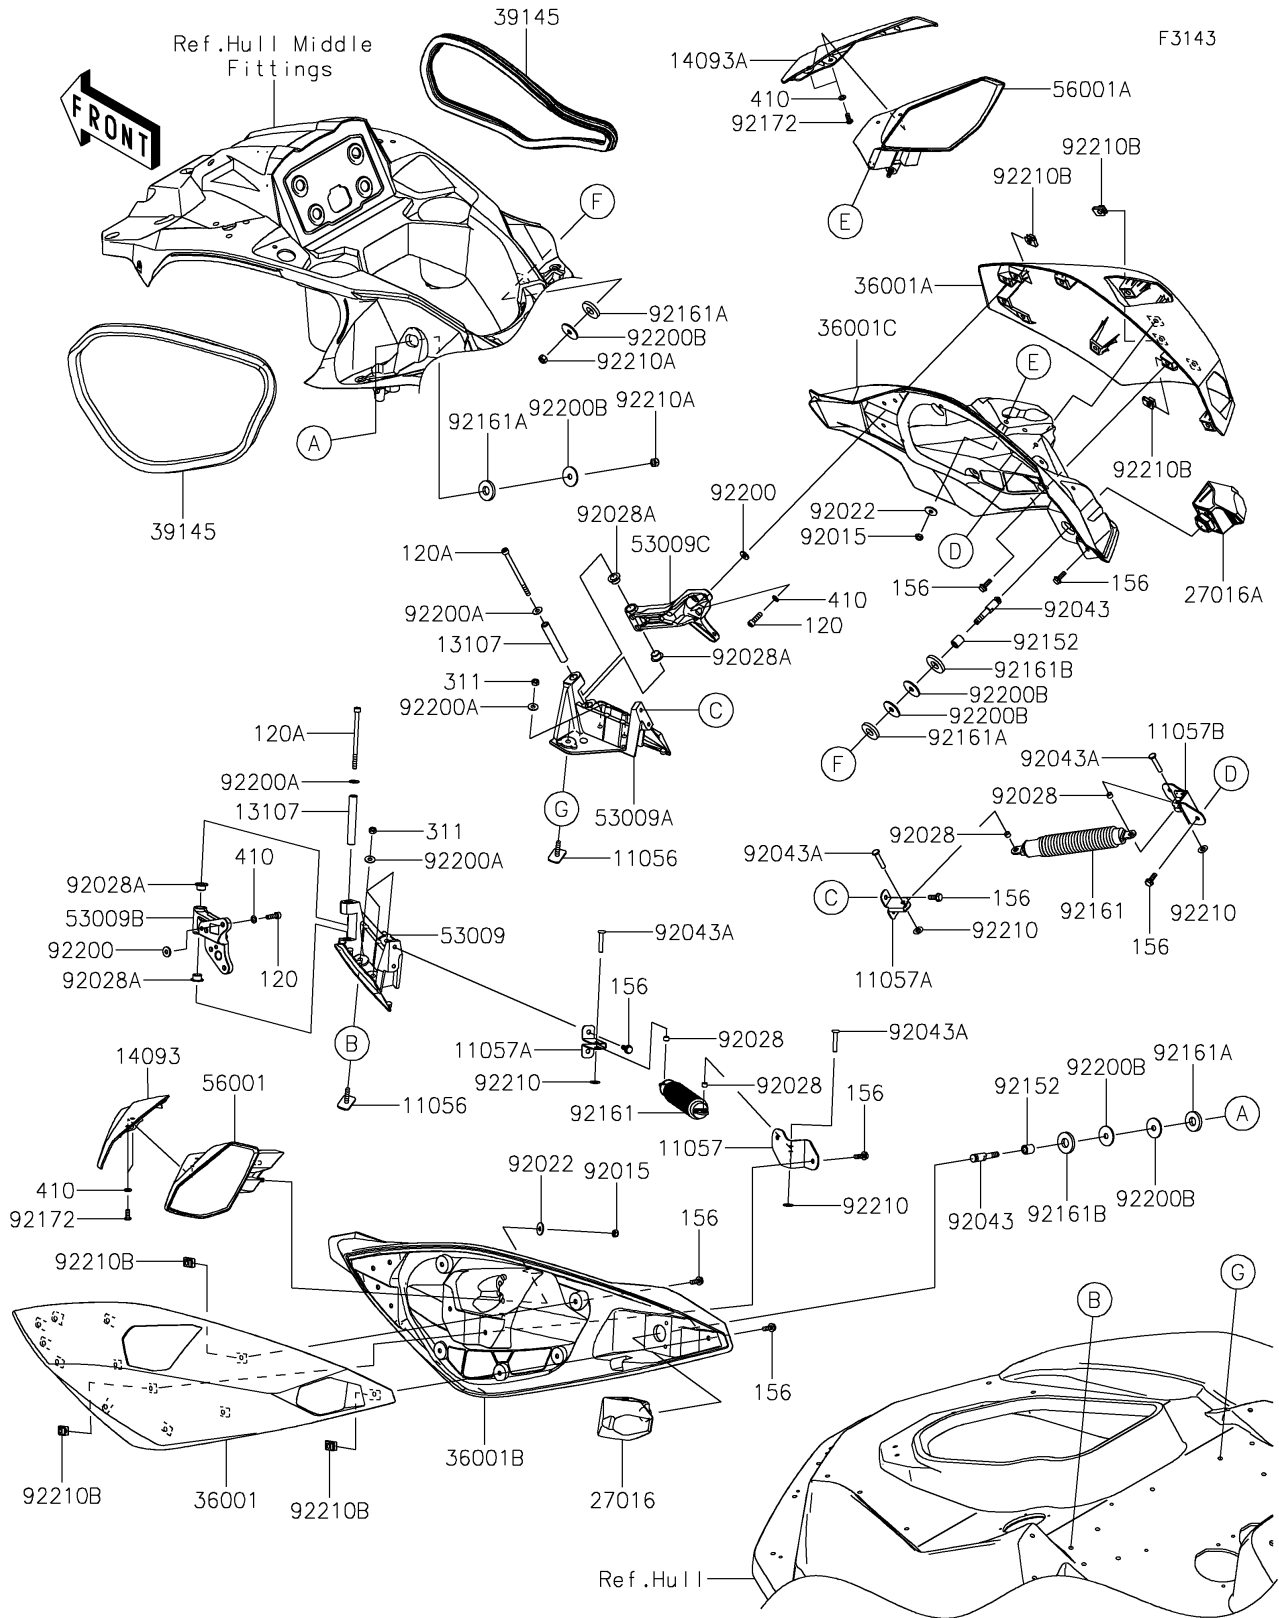

2026 Ultra 310LX

PARTS DIAGRAM

Hull Fittings(Side Storage)

2026 Ultra 310LX

PARTS LIST

Hull Fittings(Side Storage)

ITEM NAME

PART NUMBER

QUANTITY
