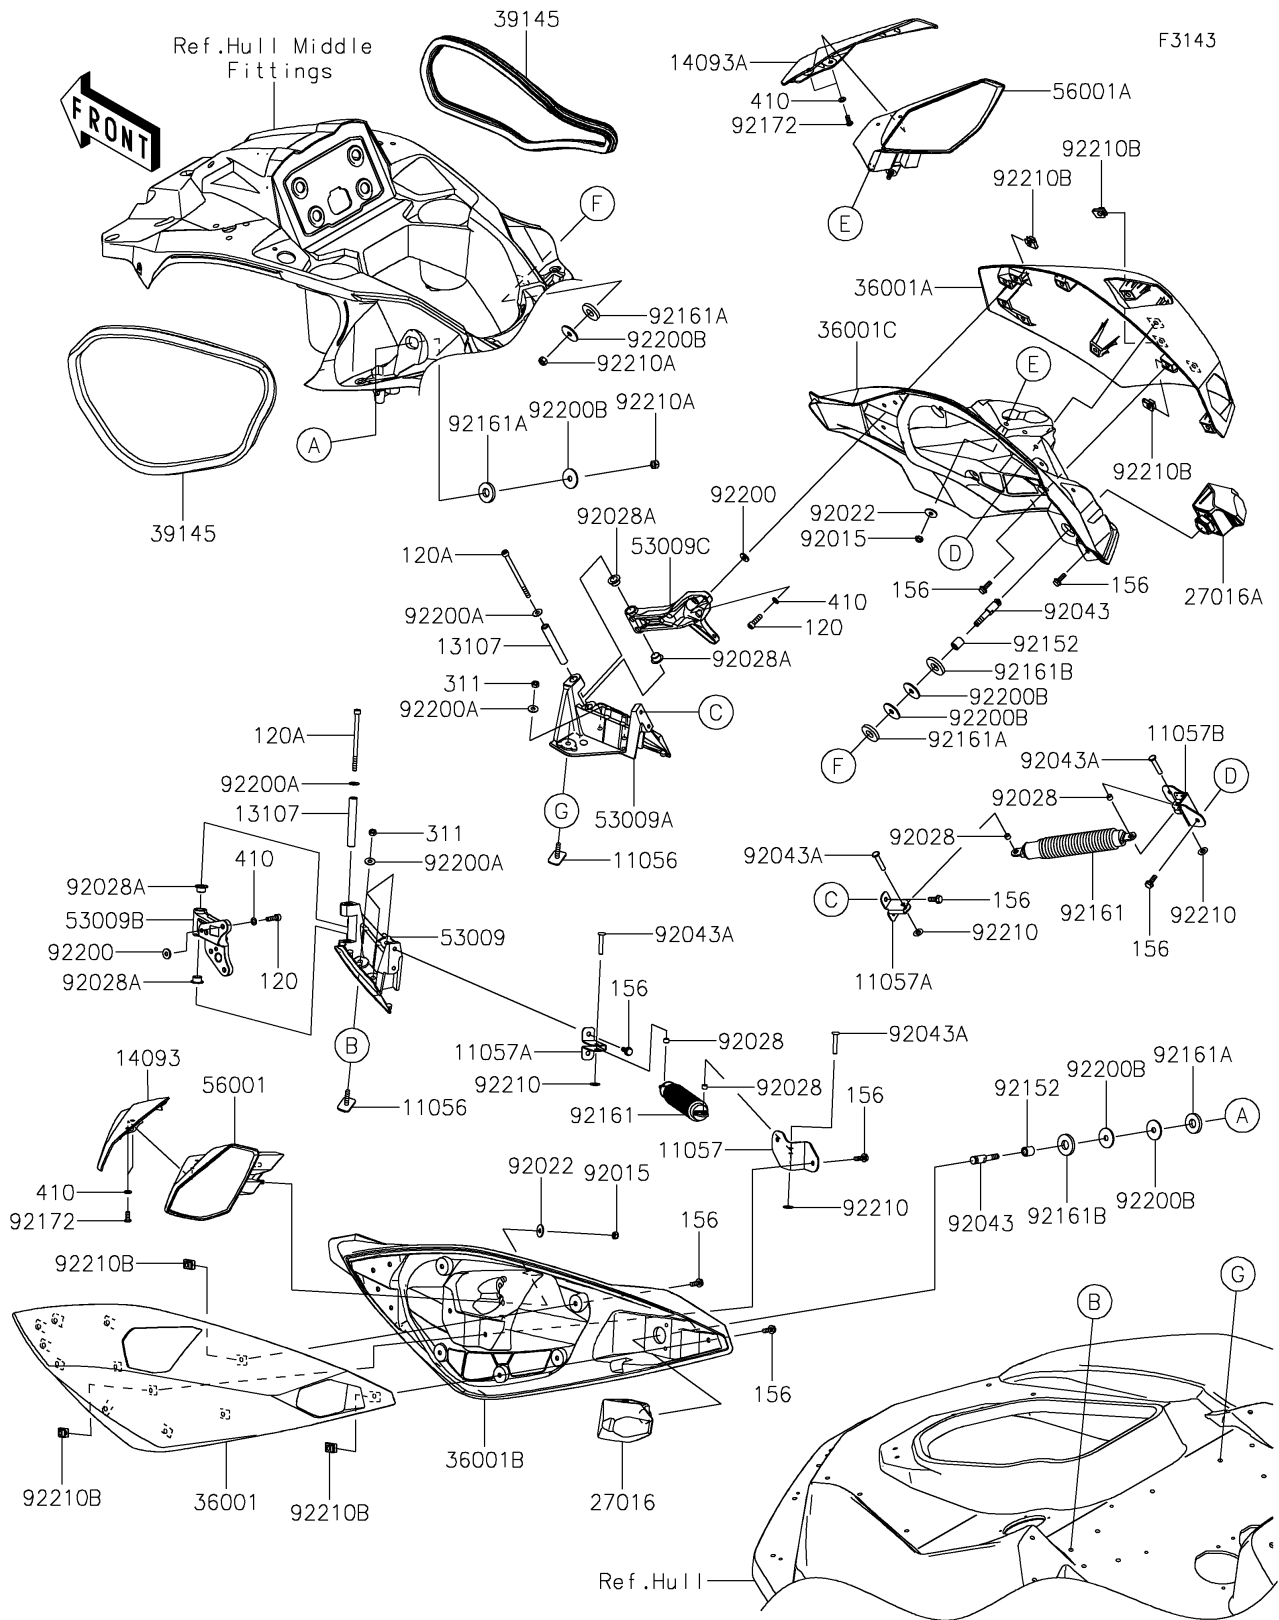

2026 JET SKI® ULTRA® 310LX

PARTS DIAGRAM

Hull Fittings(Side Storage)