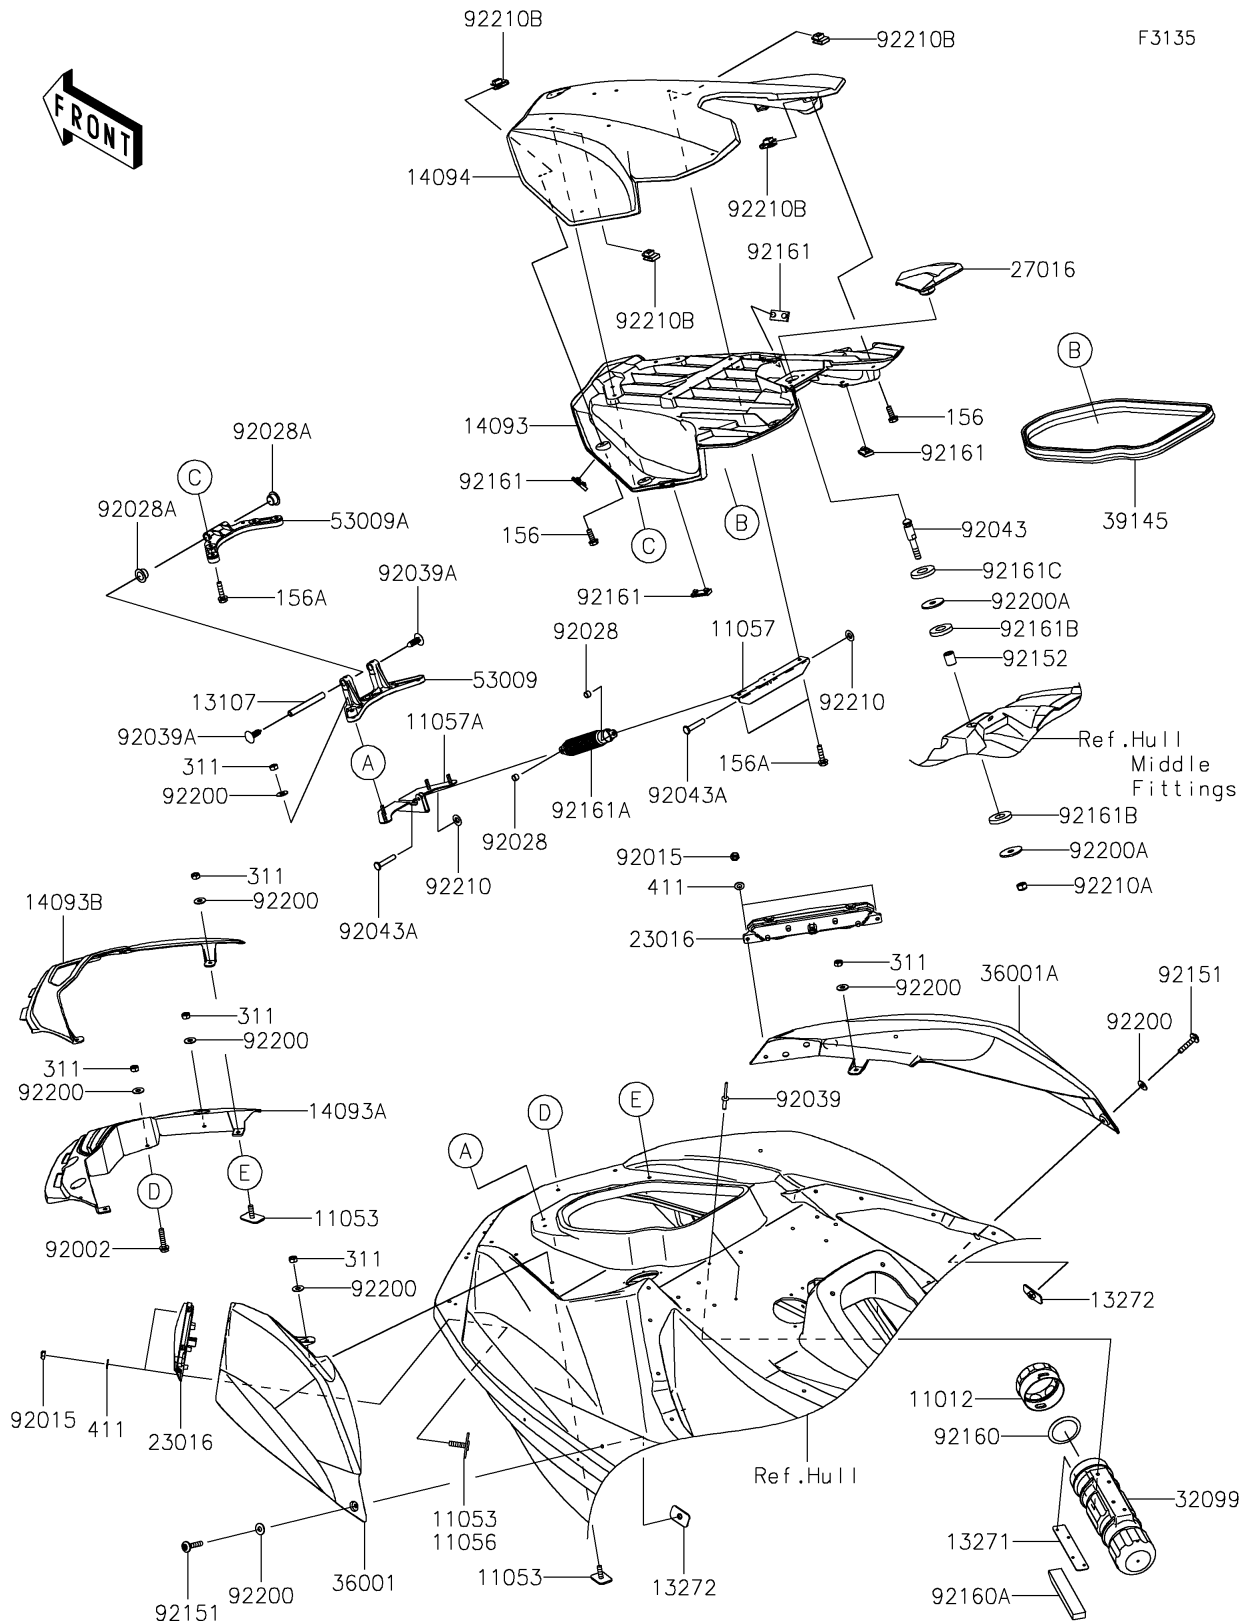

2026 Ultra 310LX

PARTS DIAGRAM

Hull Front Fittings

2026 Ultra 310LX

PARTS LIST

Hull Front Fittings

ITEM NAME

PART NUMBER

QUANTITY
