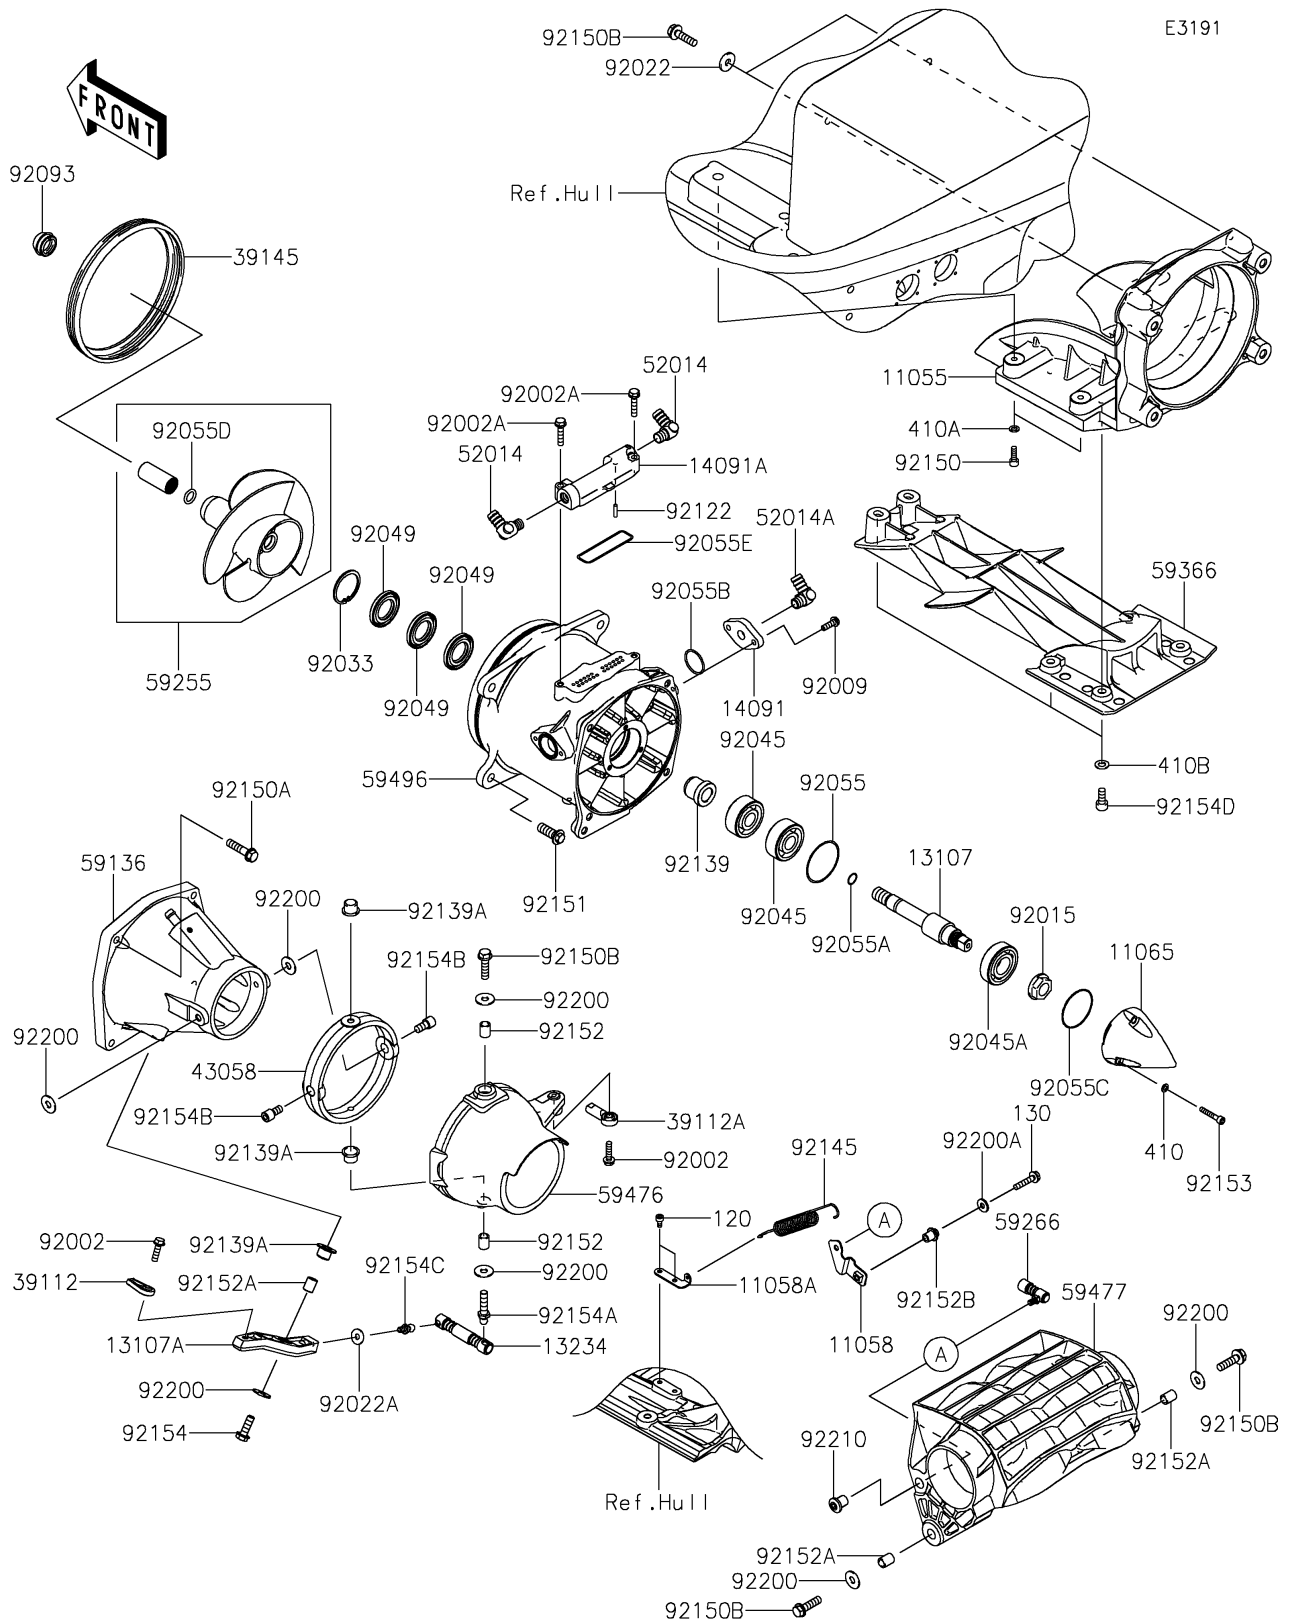

2026 Ultra 310LX

PARTS DIAGRAM

Jet Pump

Kawasaki

Let the Good Times Roll®

2026 Ultra 310LX

PARTS LIST

Jet Pump

ITEM NAME

PART NUMBER

QUANTITY
