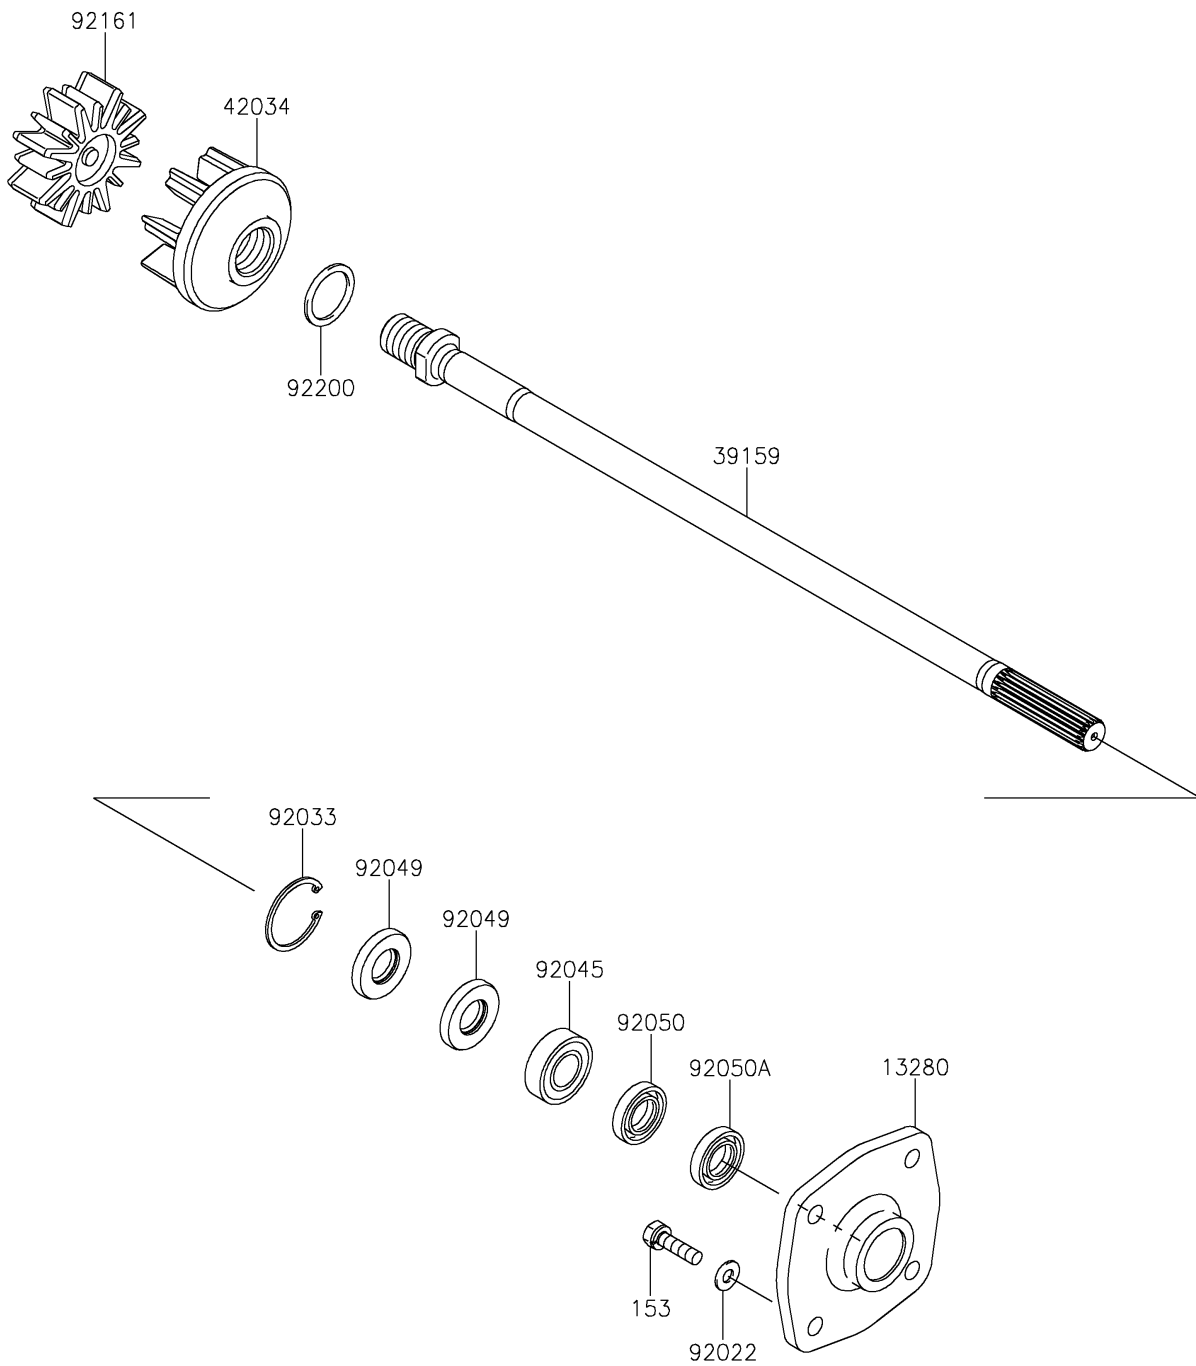

2026 Ultra 310LX

PARTS DIAGRAM

Drive Shaft

E3134

2026 Ultra 310LX

PARTS LIST

Drive Shaft

ITEM NAME

PART NUMBER

QUANTITY
