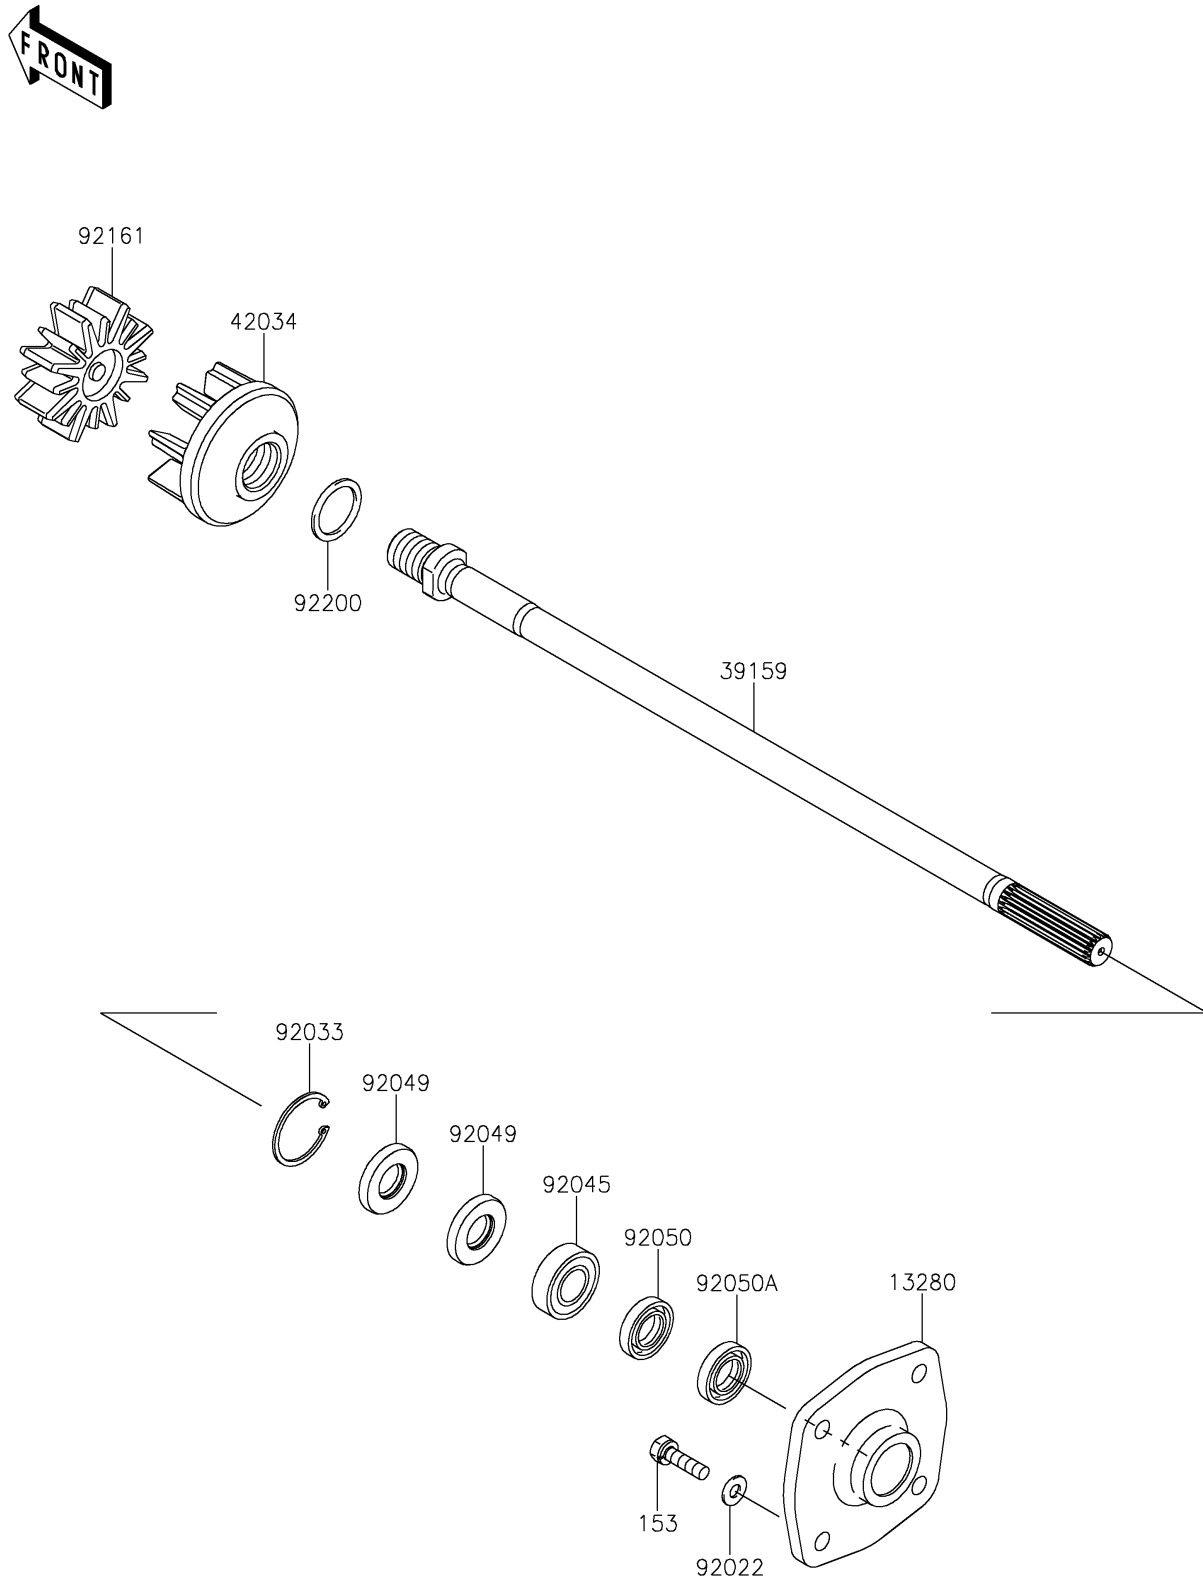

2026 JET SKI® ULTRA® 310LX

PARTS DIAGRAM

Drive Shaft

E3134

2026 JET SKI® ULTRA® 310LX

PARTS LIST

Drive Shaft

ITEM NAME	PART NUMBER	QUANTITY
HOLDER (Ref # 13280)	13280-3756	1
SHAFT-DRIVE (Ref # 39159)	39159-0044	1
COUPLING (Ref # 42034)	42034-3720	1
WASHER,8.2X18X1.5 (Ref # 92022)	92022-1964	4
RING-SNAP,42MM (Ref # 92033)	92033-3713	1
BEARING-BALL,60042RD (Ref # 92045)	92045-3705	1
SEAL-OIL,S620426 (Ref # 92049)	92049-3707	2
SEAL-OIL,SCY20368 (Ref # 92050)	92050-502	1
SEAL-OIL,SC20367 (Ref # 92050A)	92050-503	1
DAMPER,COUPLING (Ref # 92161)	92161-3797	1
WASHER,30.5X38X2 (Ref # 92200)	92200-3809	1
BOLT-WS-SMALL,8X30 (Ref # 153)	153R0830	4