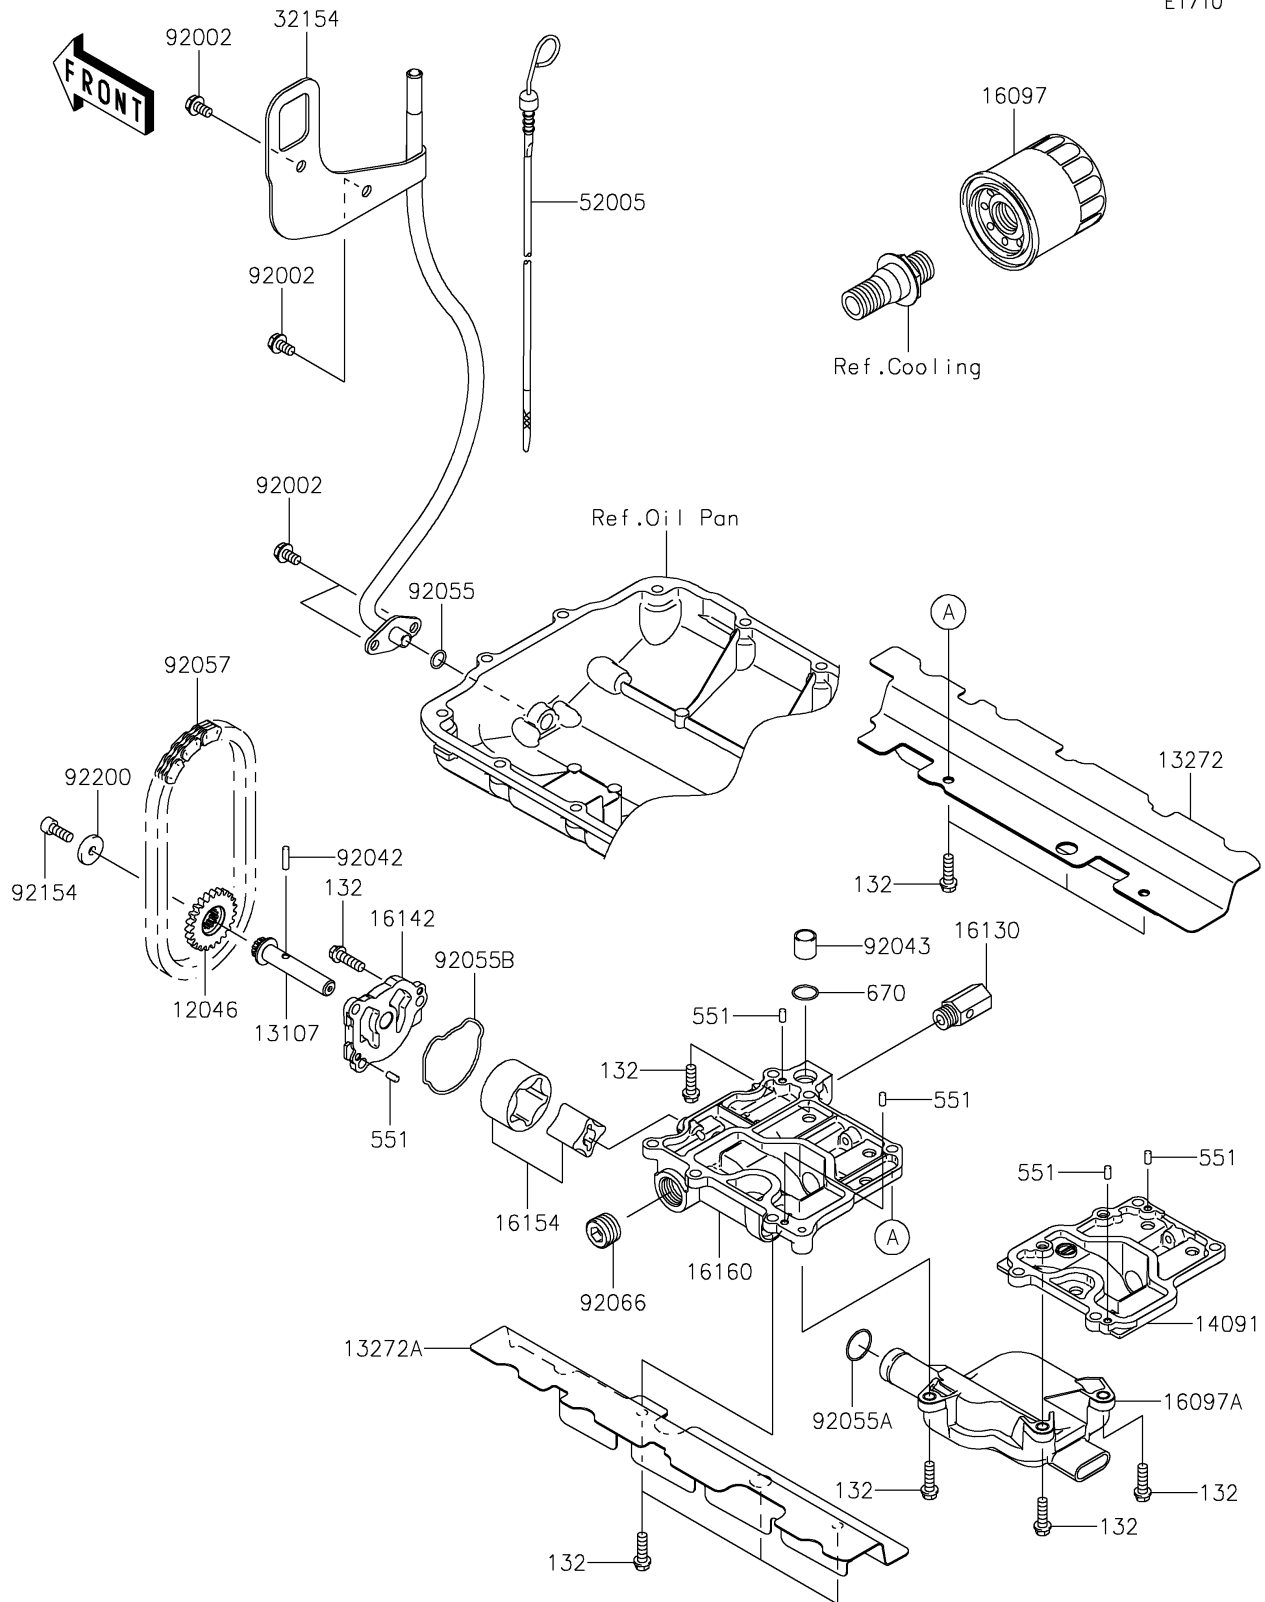

2026 Ultra 310LX

PARTS DIAGRAM

Oil Pump

E1710

2026 Ultra 310LX

PARTS LIST

Oil Pump

ITEM NAME

PART NUMBER

QUANTITY
