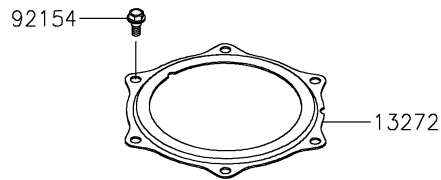

2026 Ultra 310LX

PARTS DIAGRAM

Fuel Pump

E1520

2026 Ultra 310LX

PARTS LIST

Fuel Pump

ITEM NAME

PART NUMBER

QUANTITY
