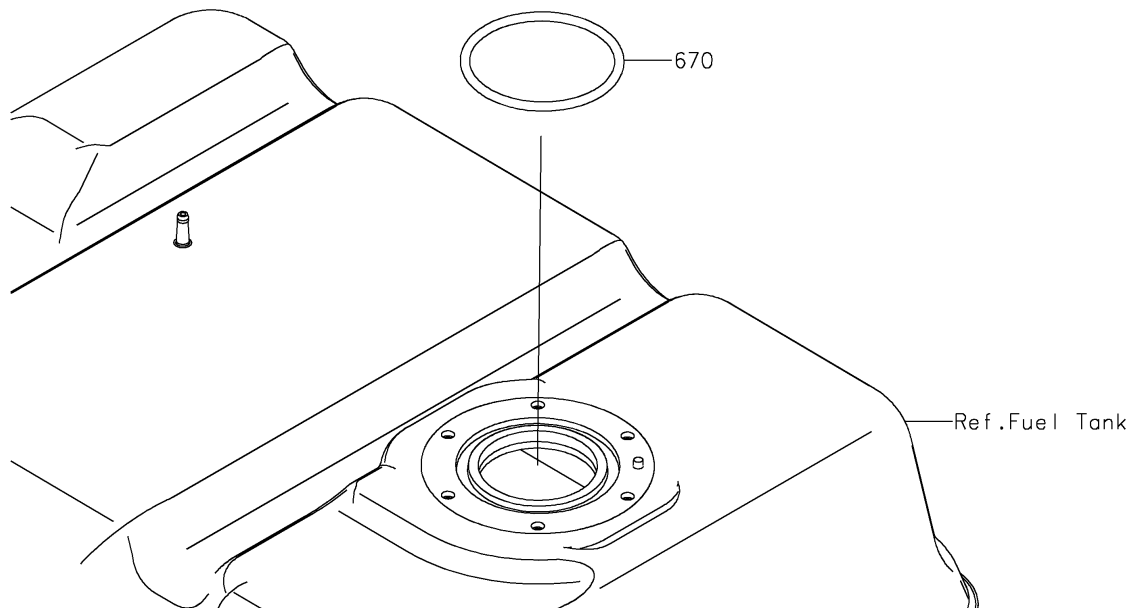

2026 Ultra 310LX

PARTS DIAGRAM

Fuel Pump

E1520

2026 Ultra 310LX

PARTS LIST

Fuel Pump

ITEM NAME

PART NUMBER

QUANTITY
