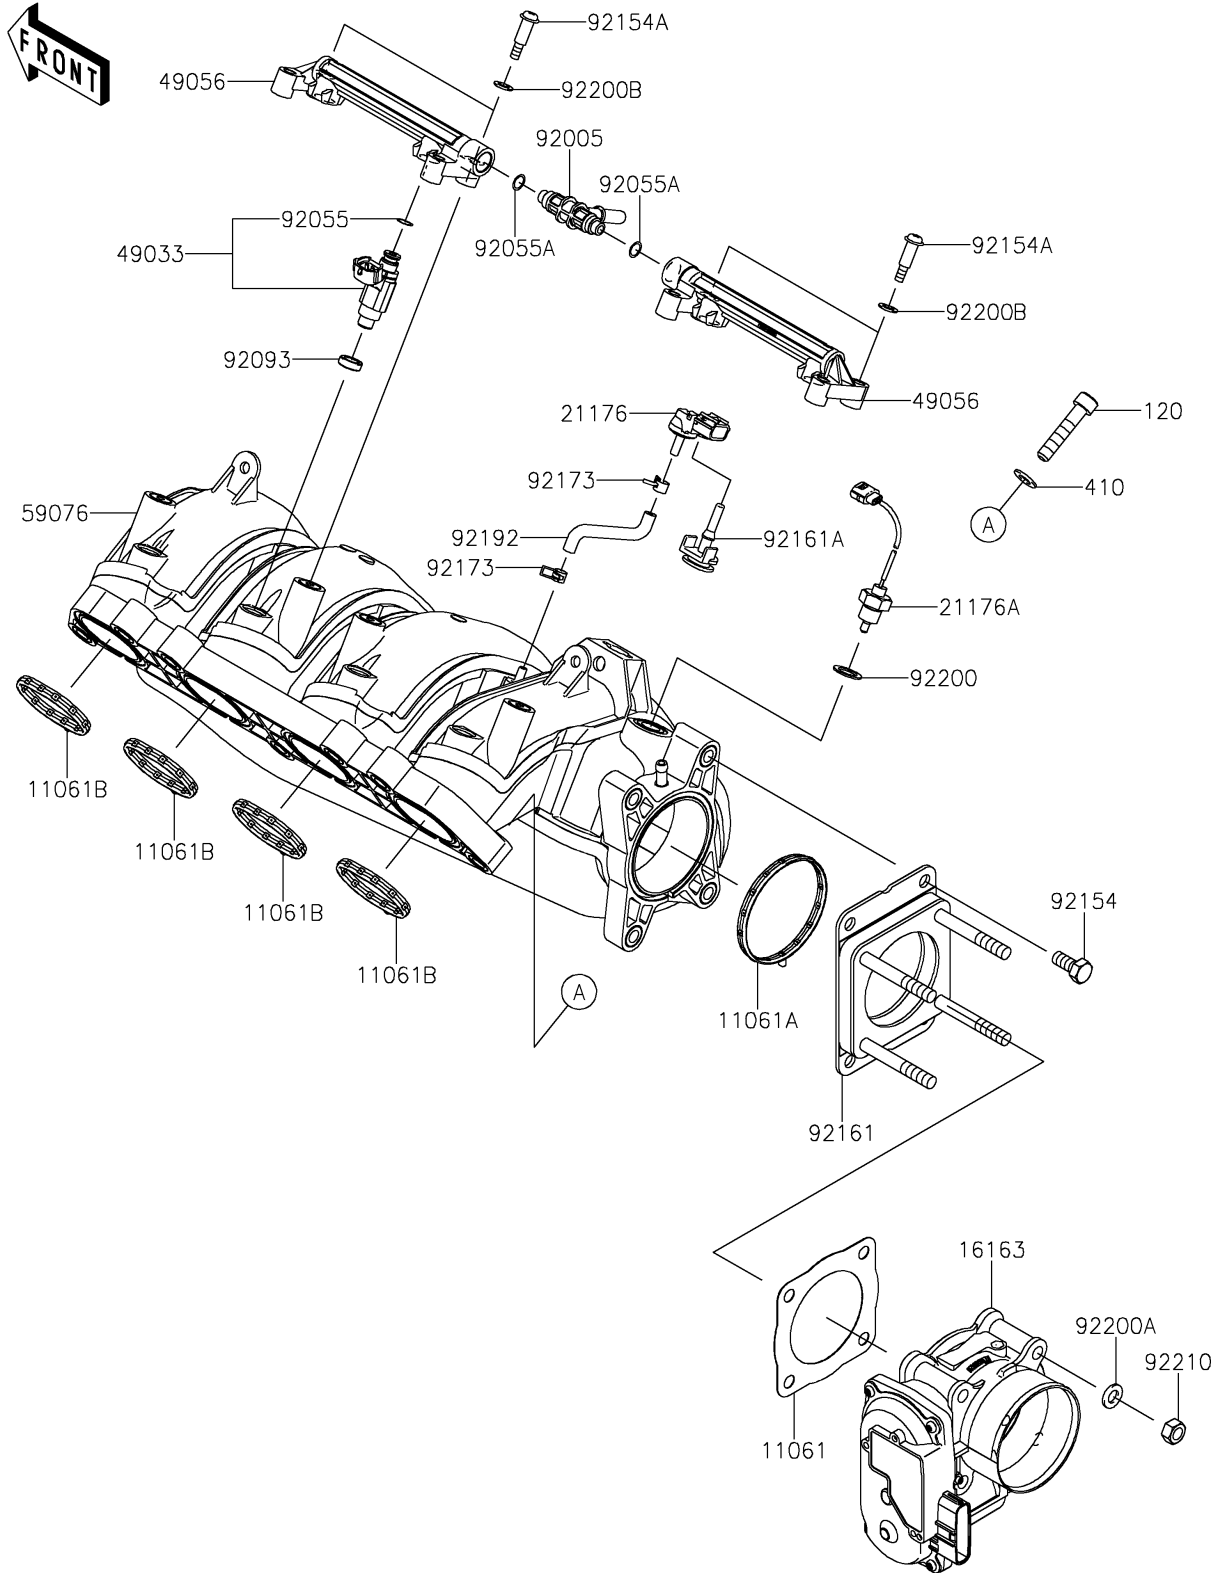

2026 Ultra 310LX

PARTS DIAGRAM

Throttle

E1510

2026 Ultra 310LX

PARTS LIST

Throttle

Kawasaki

Let the Good Times Roll®

ITEM NAME

PART NUMBER

QUANTITY
