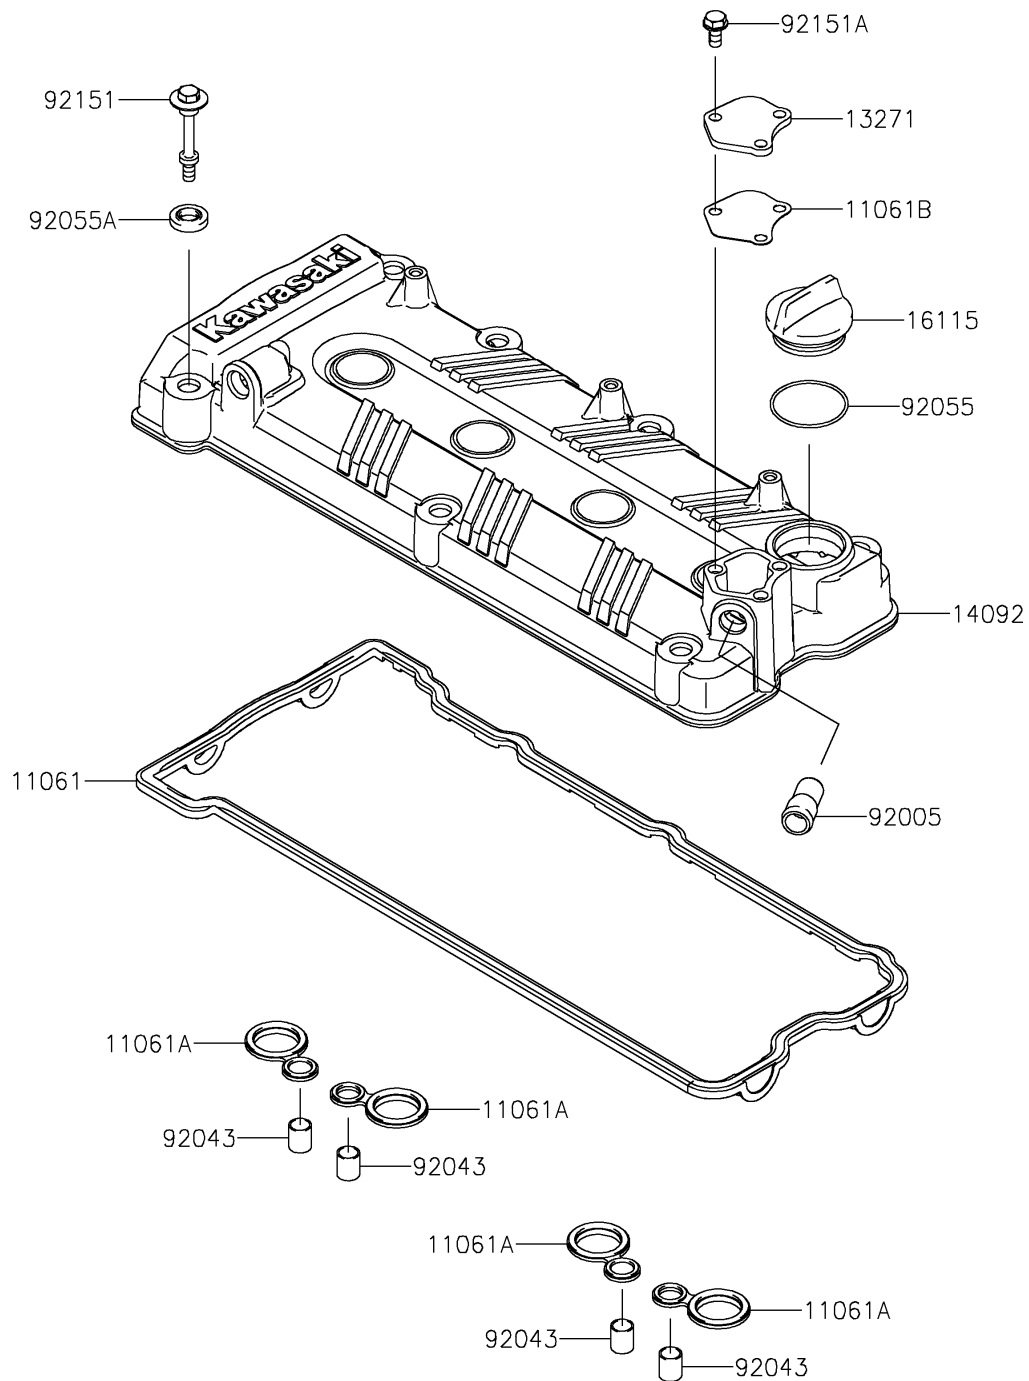

2026 Ultra 310LX

PARTS DIAGRAM

Cylinder Head Cover

E1112

2026 Ultra 310LX

PARTS LIST

Cylinder Head Cover

ITEM NAME

PART NUMBER

QUANTITY
