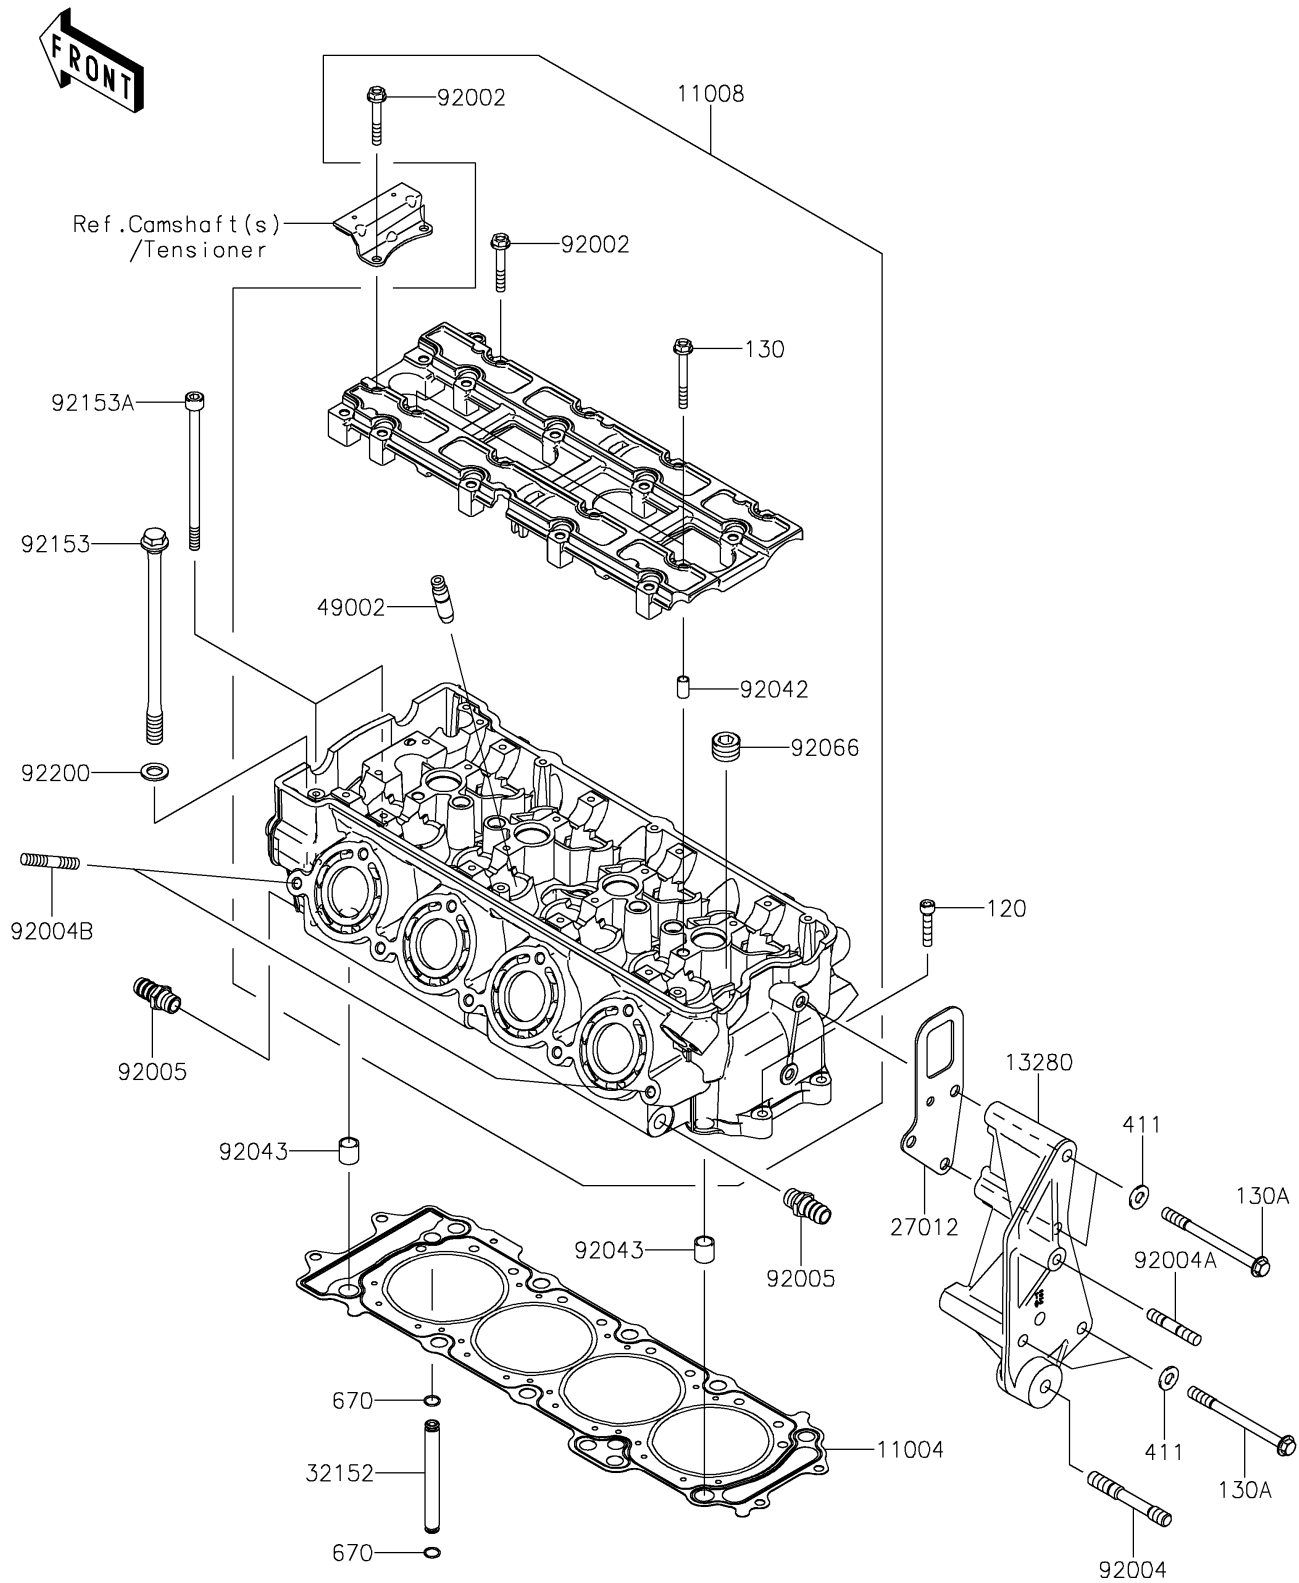

2026 Ultra 310LX

PARTS DIAGRAM

Cylinder Head

E1111

2026 Ultra 310LX

PARTS LIST

Cylinder Head

Kawasaki

Let the Good Times Roll®

ITEM NAME

PART NUMBER

QUANTITY
