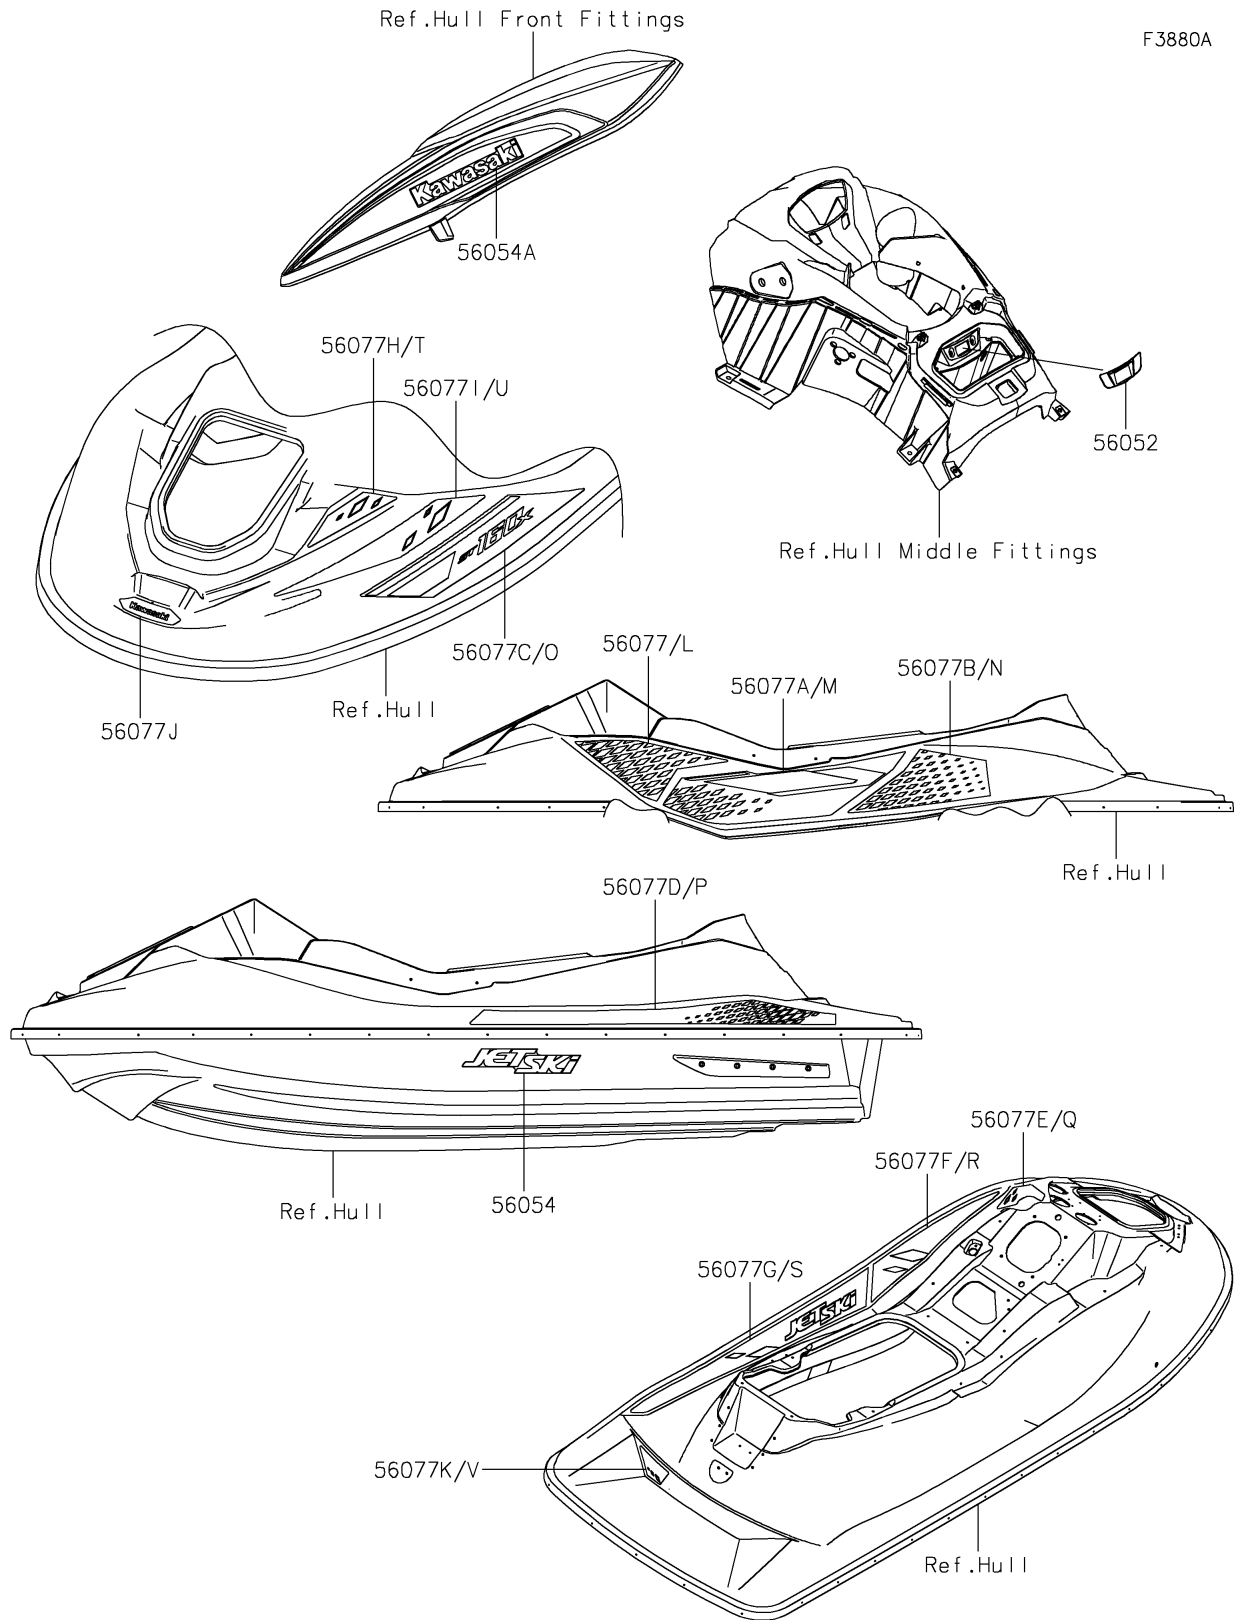

2026 STX 160X

PARTS DIAGRAM

Decals(DTFNN/DTSNN)

2026 STX 160X

PARTS LIST

Decals(DTFNN/DTSNN)

Kawasaki

Let the Good Times Roll®

ITEM NAME

PART NUMBER

QUANTITY
