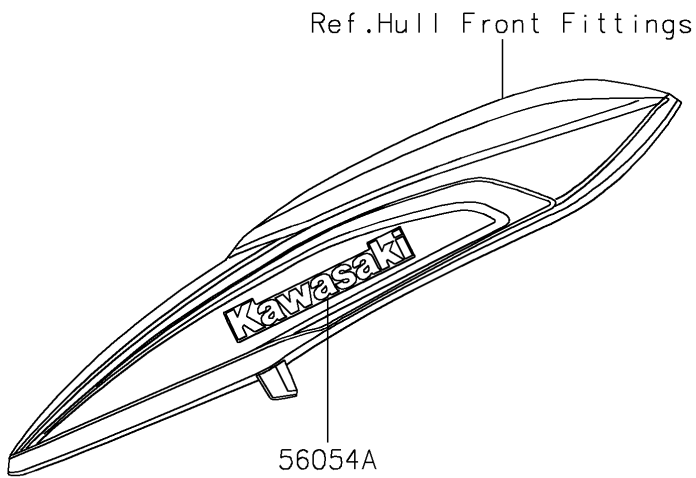

2025 STX 160X

PARTS DIAGRAM

Decals(DSFNN)

F3880

2025 STX 160X

PARTS LIST

Decals(DSFNN)

Kawasaki

Let the Good Times Roll®

ITEM NAME

PART NUMBER

QUANTITY
