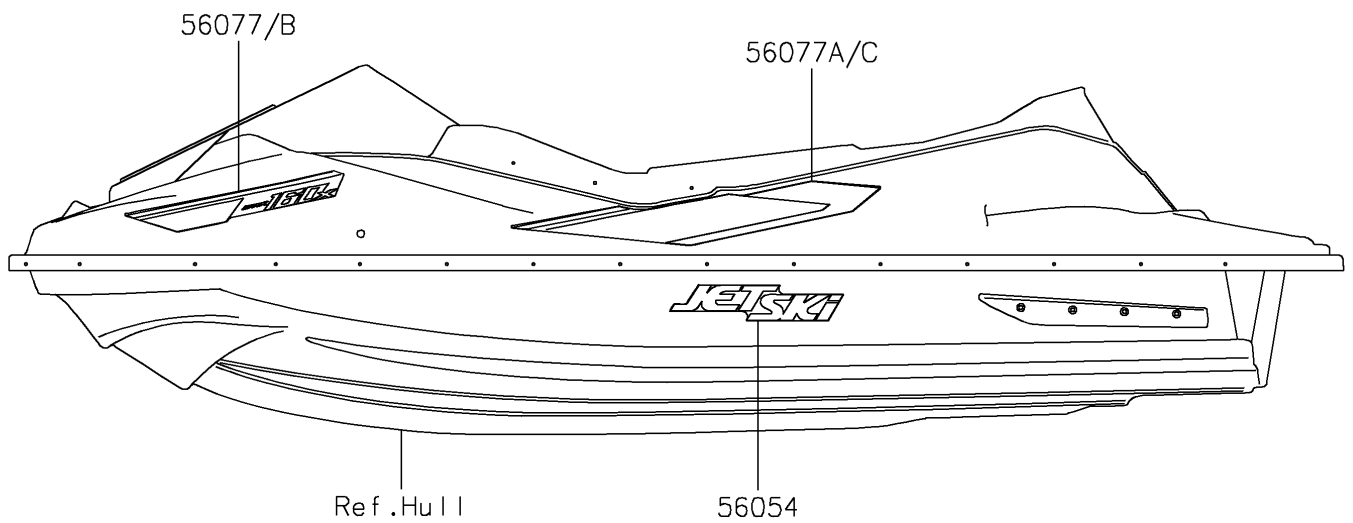

2025 STX 160X

PARTS DIAGRAM

Decals(DSFNN)

F3880

2025 STX 160X

PARTS LIST

Decals(DSFNN)

Kawasaki

Let the Good Times Roll®

ITEM NAME

PART NUMBER

QUANTITY
