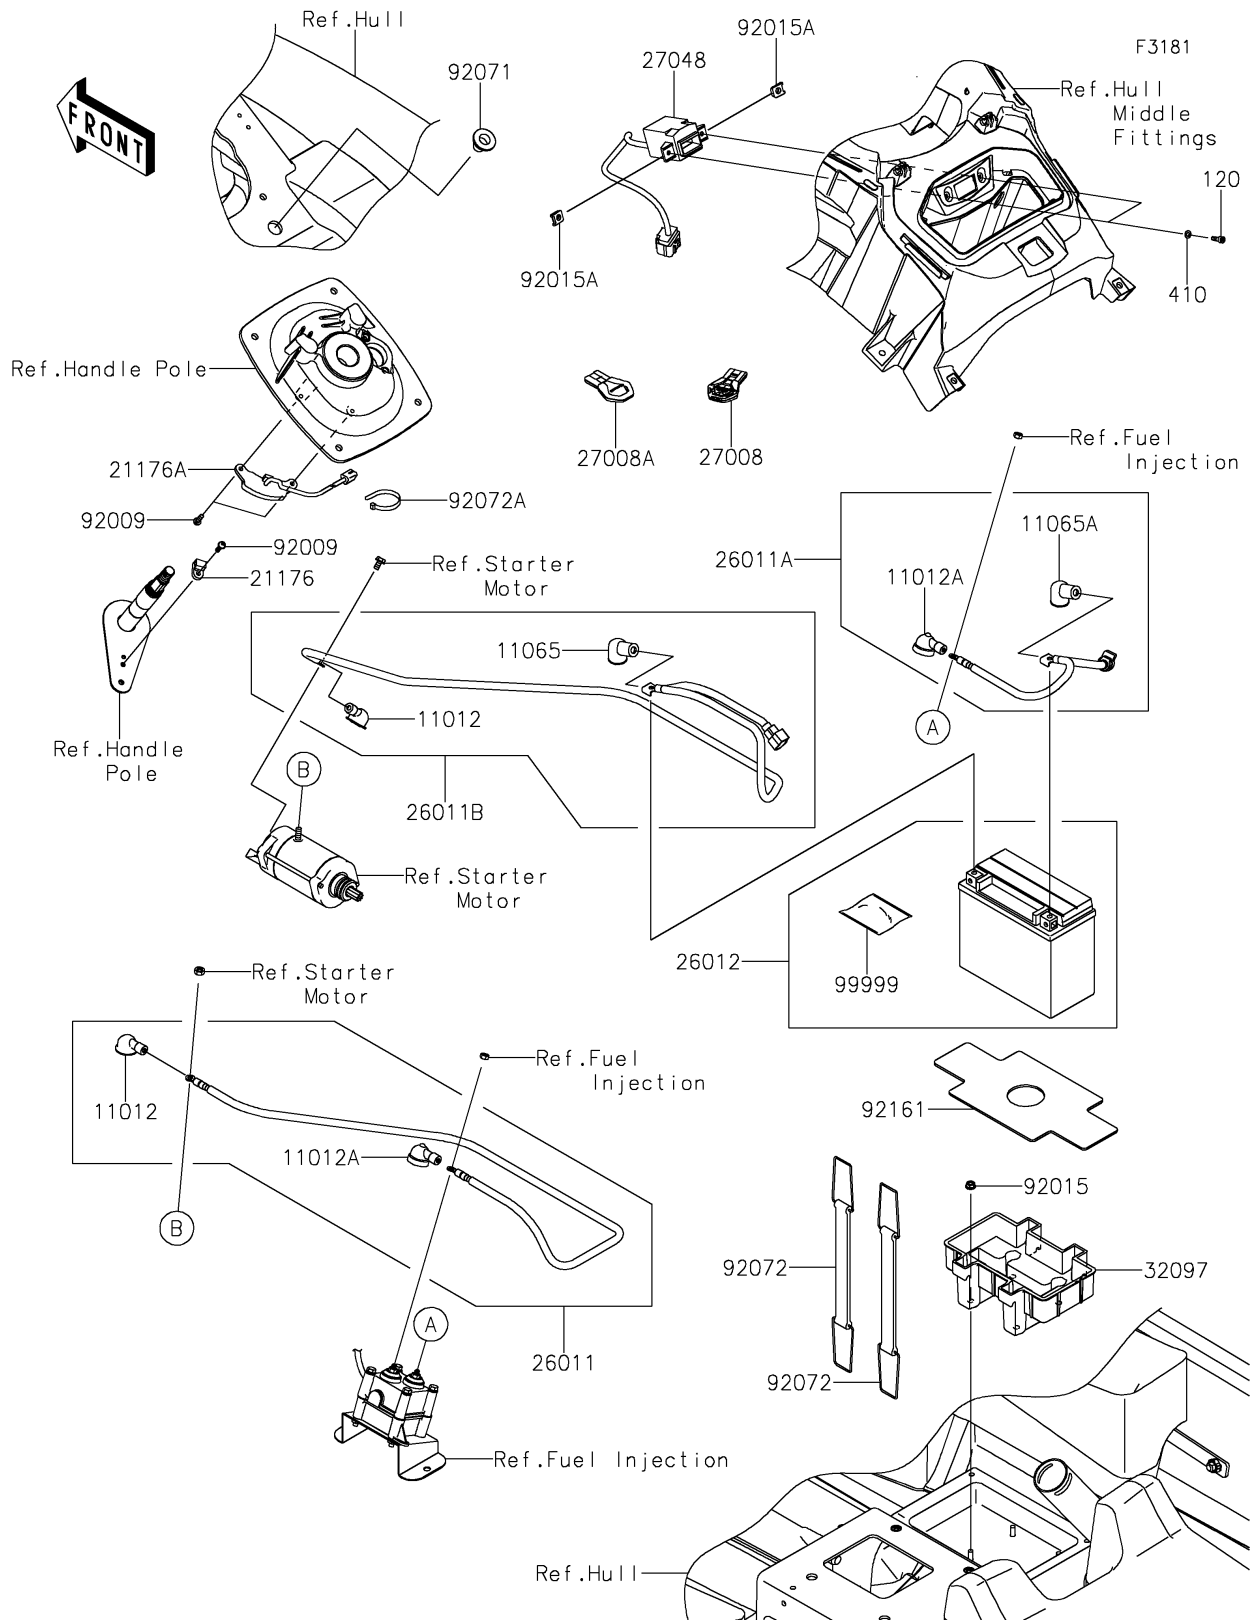

2026 STX 160X

PARTS DIAGRAM

Electrical Equipment

2026 STX 160X

PARTS LIST

Electrical Equipment

Kawasaki

Let the Good Times Roll®

ITEM NAME

PART NUMBER

QUANTITY
