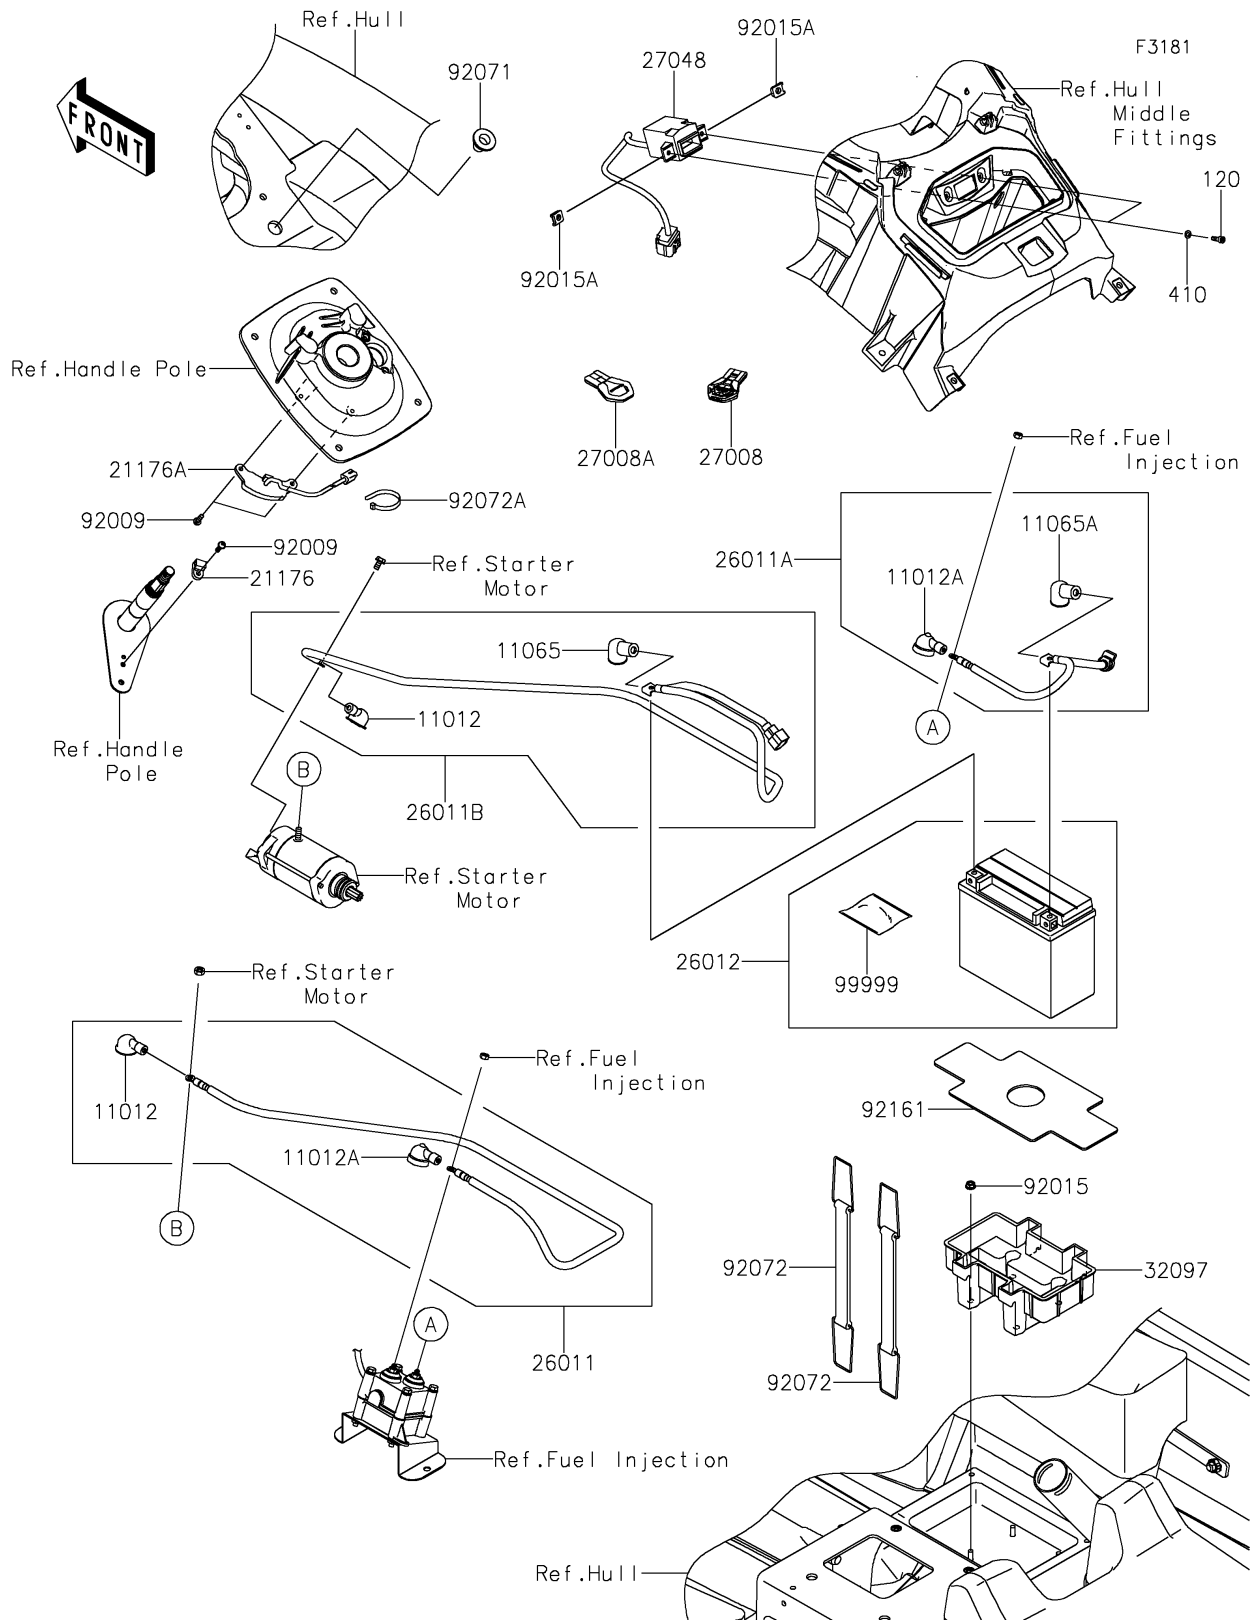

2025 STX 160X

PARTS DIAGRAM

Electrical Equipment

2025 STX 160X

PARTS LIST

Electrical Equipment

Kawasaki

Let the Good Times Roll®

ITEM NAME

PART NUMBER

QUANTITY
