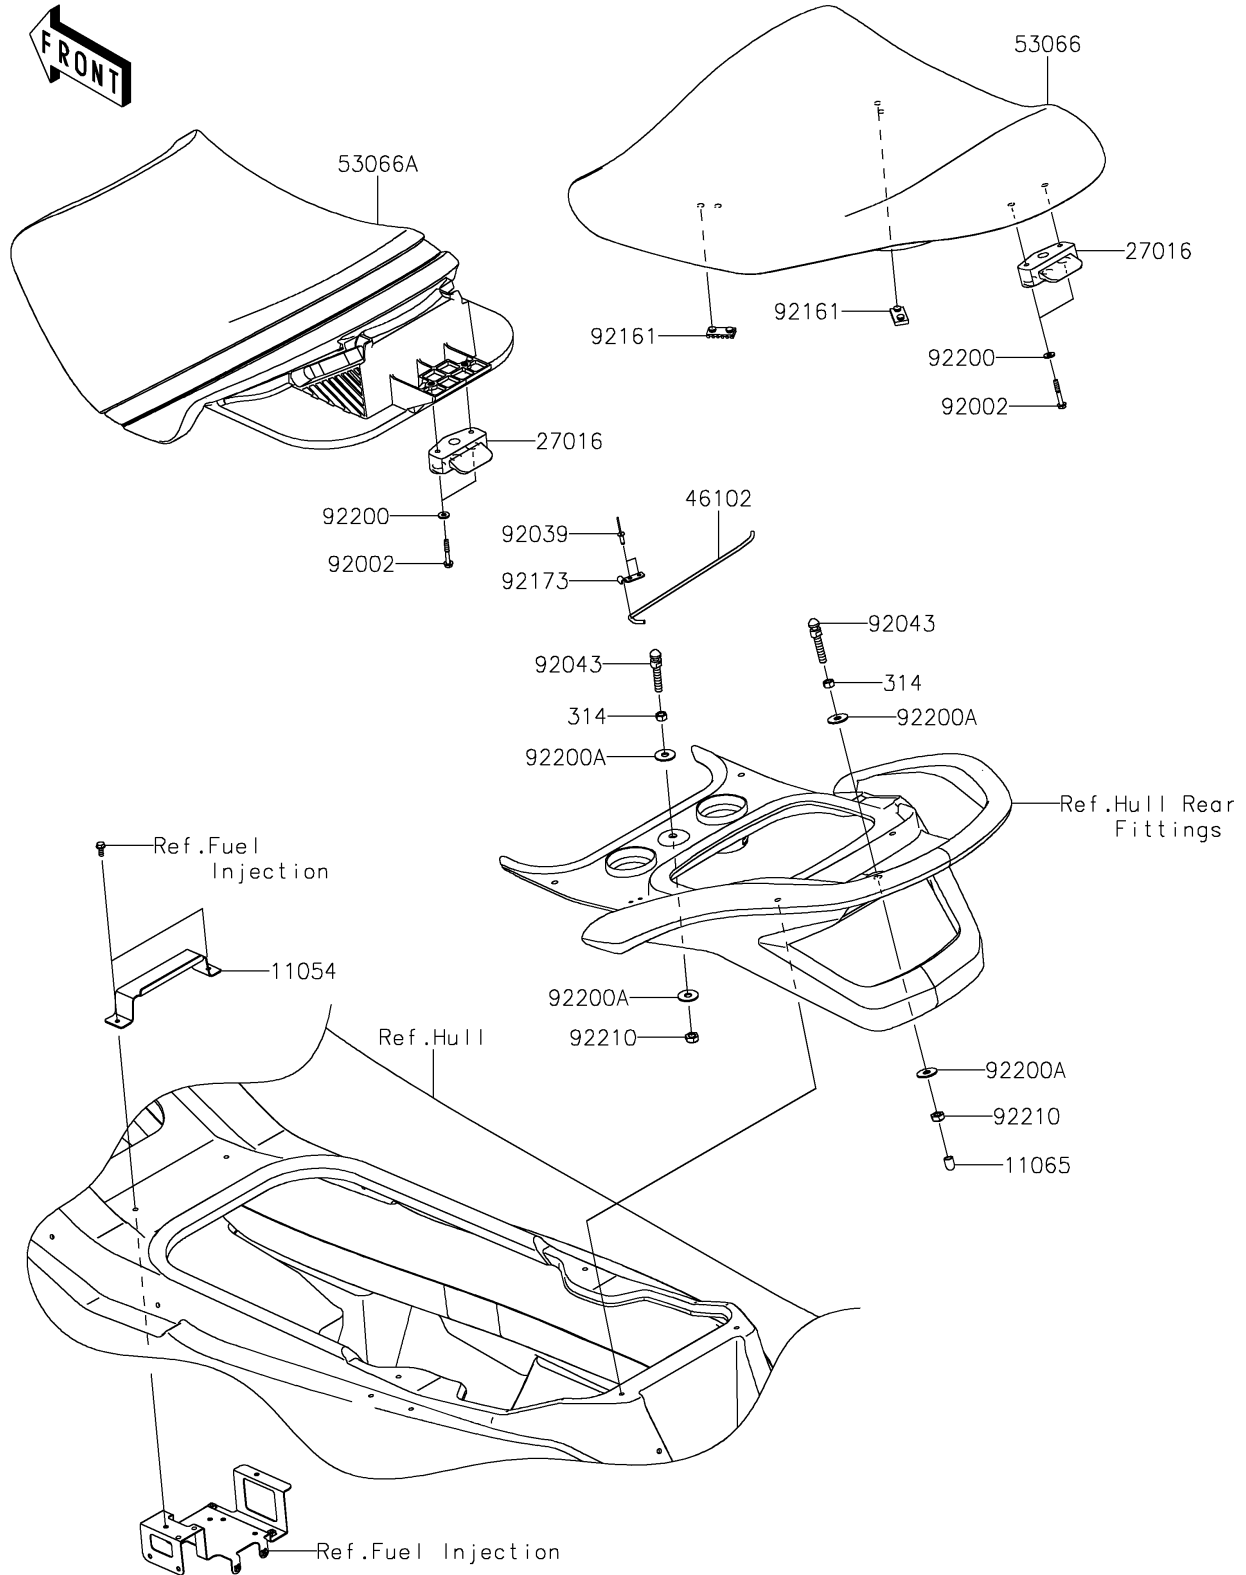

2026 STX 160X

PARTS DIAGRAM

Seat

F3146

2026 STX 160X

PARTS LIST

Seat

ITEM NAME

PART NUMBER

QUANTITY
