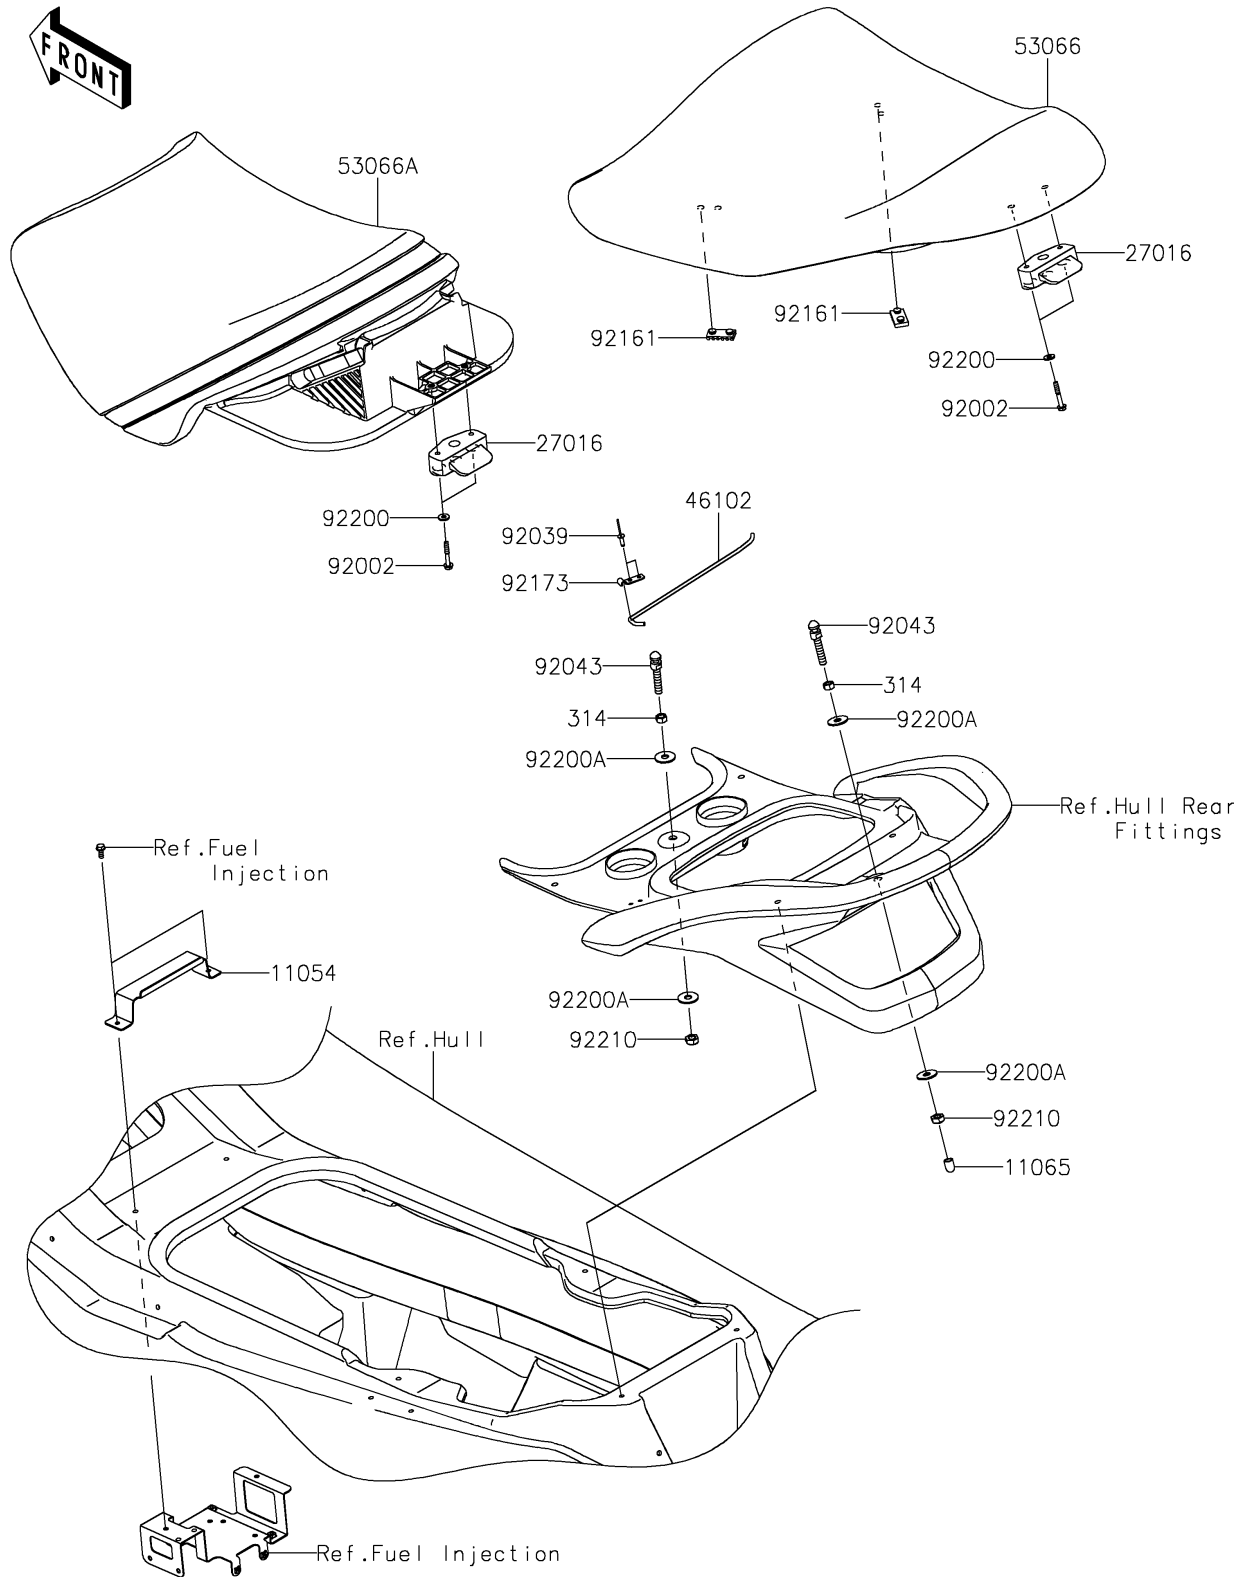

2025 STX 160X

PARTS DIAGRAM

Seat

F3146

2025 STX 160X

PARTS LIST

Seat

ITEM NAME

PART NUMBER

QUANTITY
